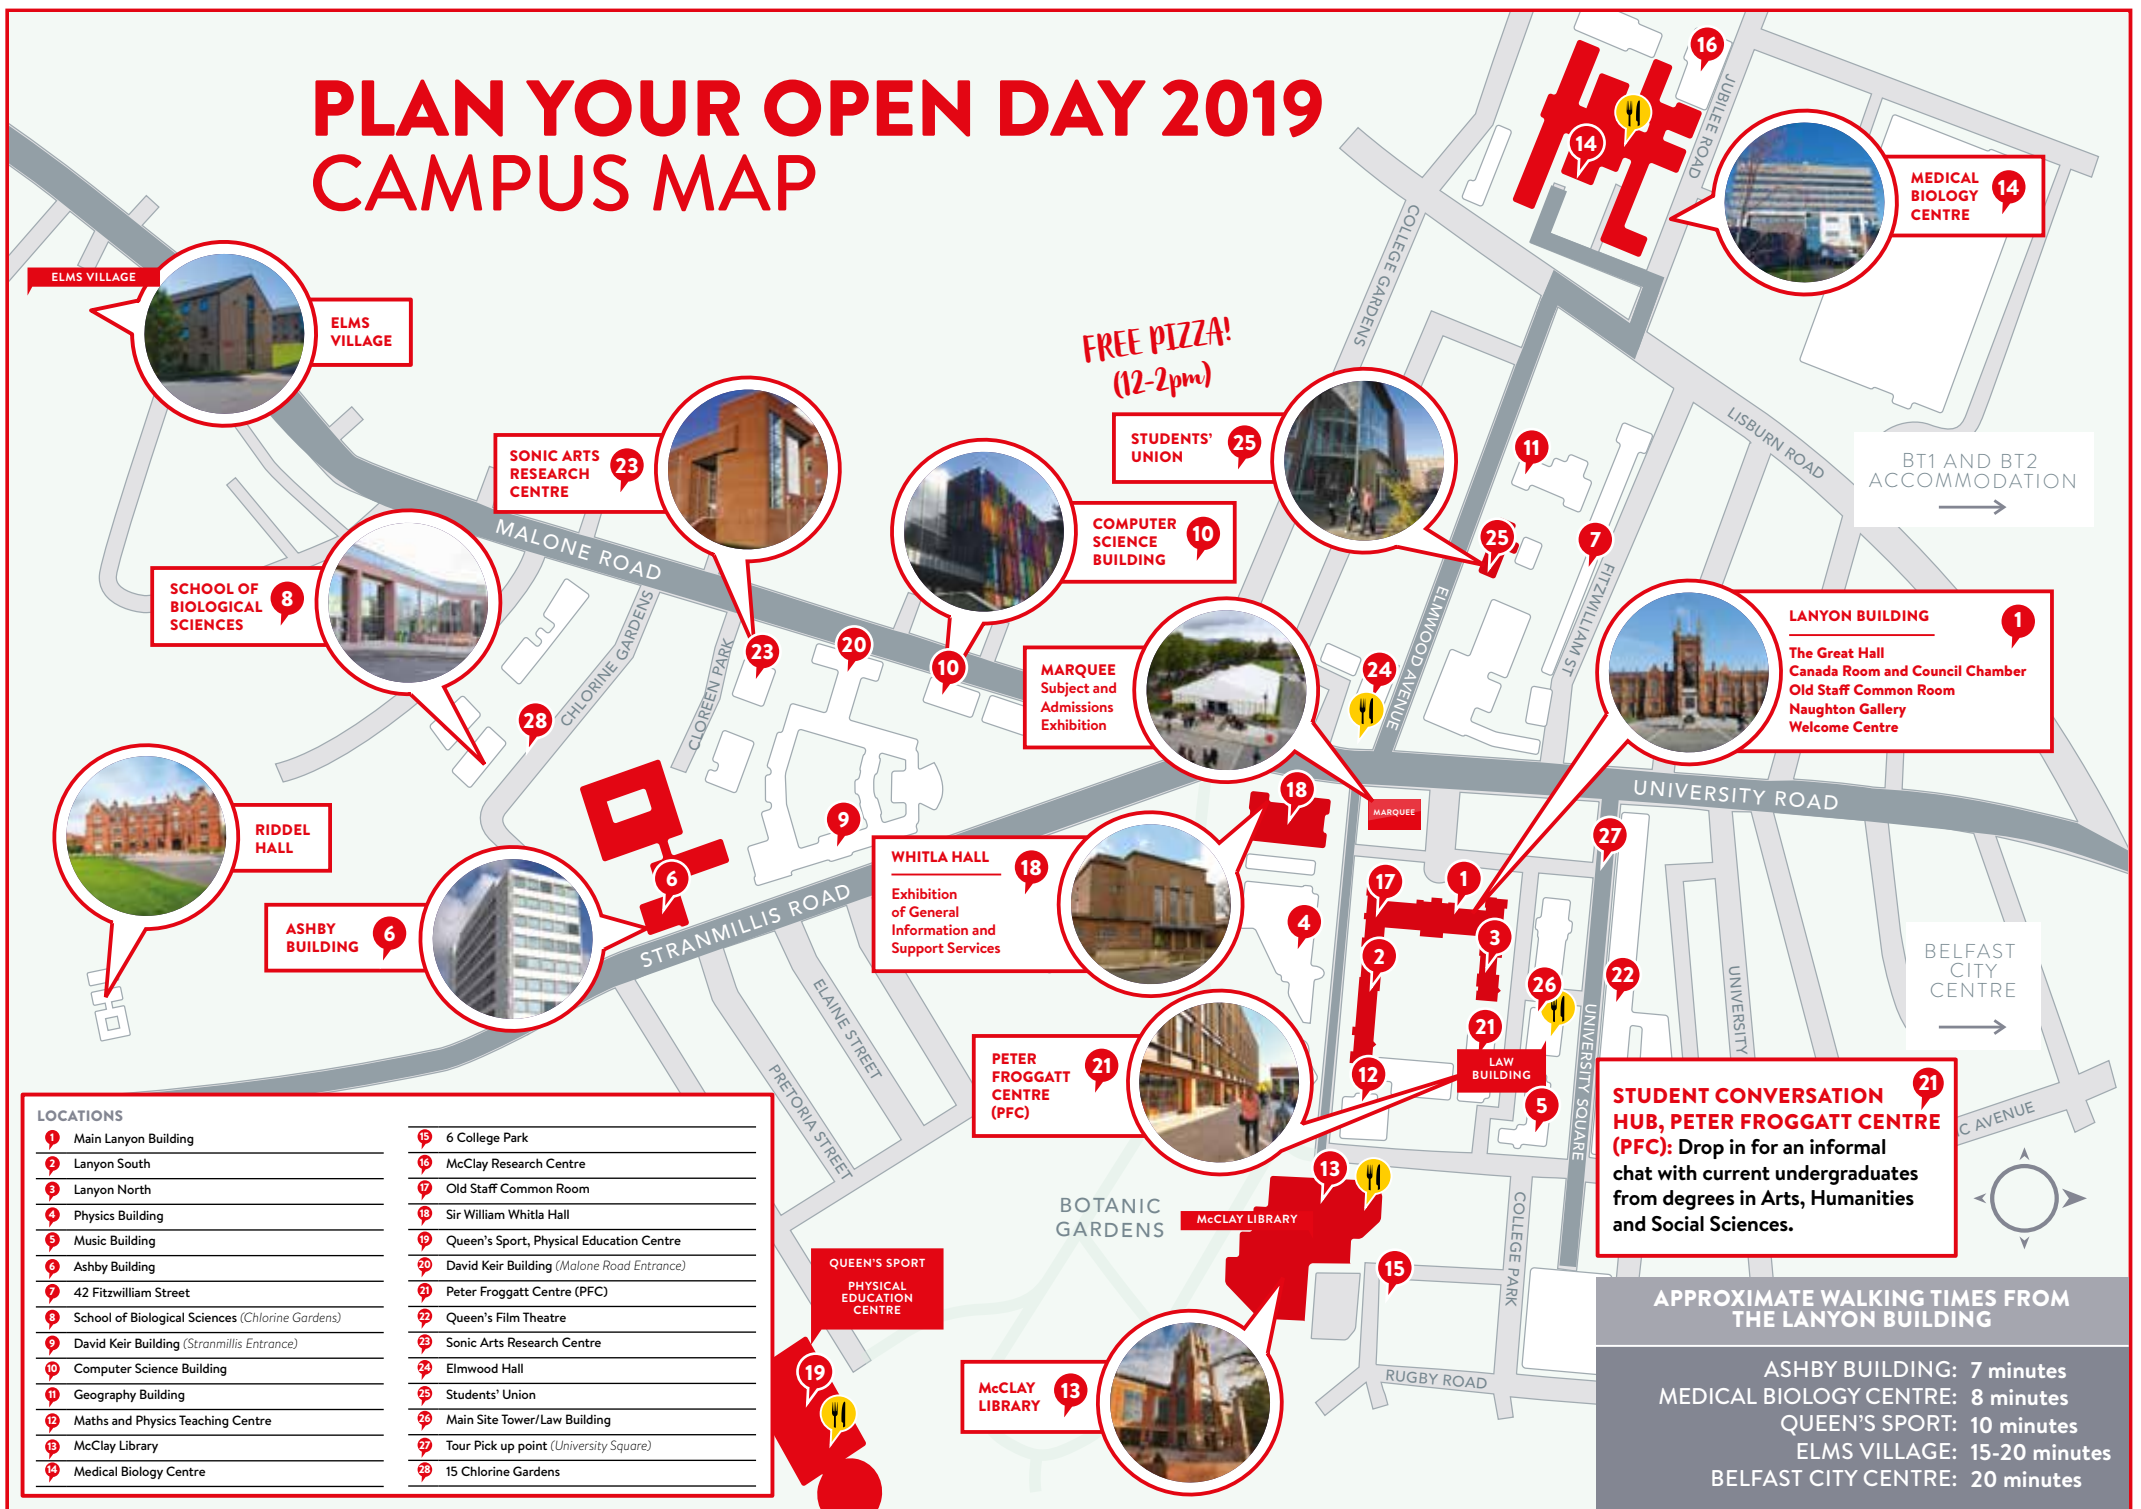

QUEEN'S SPORT TOURS
Tour times: Tours of the Physical Education Centre (PEC) will be available every half hour from 11.00am - 2.00pm. Meet at the PEC foyer.

Discover why we're a premier sporting university. Take the five minute walk through Botanic Gardens to see our advanced Physical Education Centre for yourself.

THE LANGUAGE CENTRE AT QUEEN'S TOURS
Tour times: 10.30am, 11.30am, 12.30pm (Thursday and Friday) Language Centre Resource Room, Ground Floor, The McClay Library.

Come along and discover how you can make the most of your time at Queen's by adding languages to your experience.

THE McCLAY LIBRARY TOURS
Call in during your Open Day visit for a tour. A member of library staff will lead a tour every half hour starting at 10am and finishing at 1pm

Find out what makes the McClay Library a world-class facility.

SUBJECT EXHIBITION AND ADMISSIONS AND ACCESS SERVICE

THE MARQUEE

Talk to our staff, students, Admissions and Access Service for detailed course information.

PLAN YOUR OPEN DAY 2019 CAMPUS MAP

SUBJECT TALKS | Thursday 5 and Friday 6 September