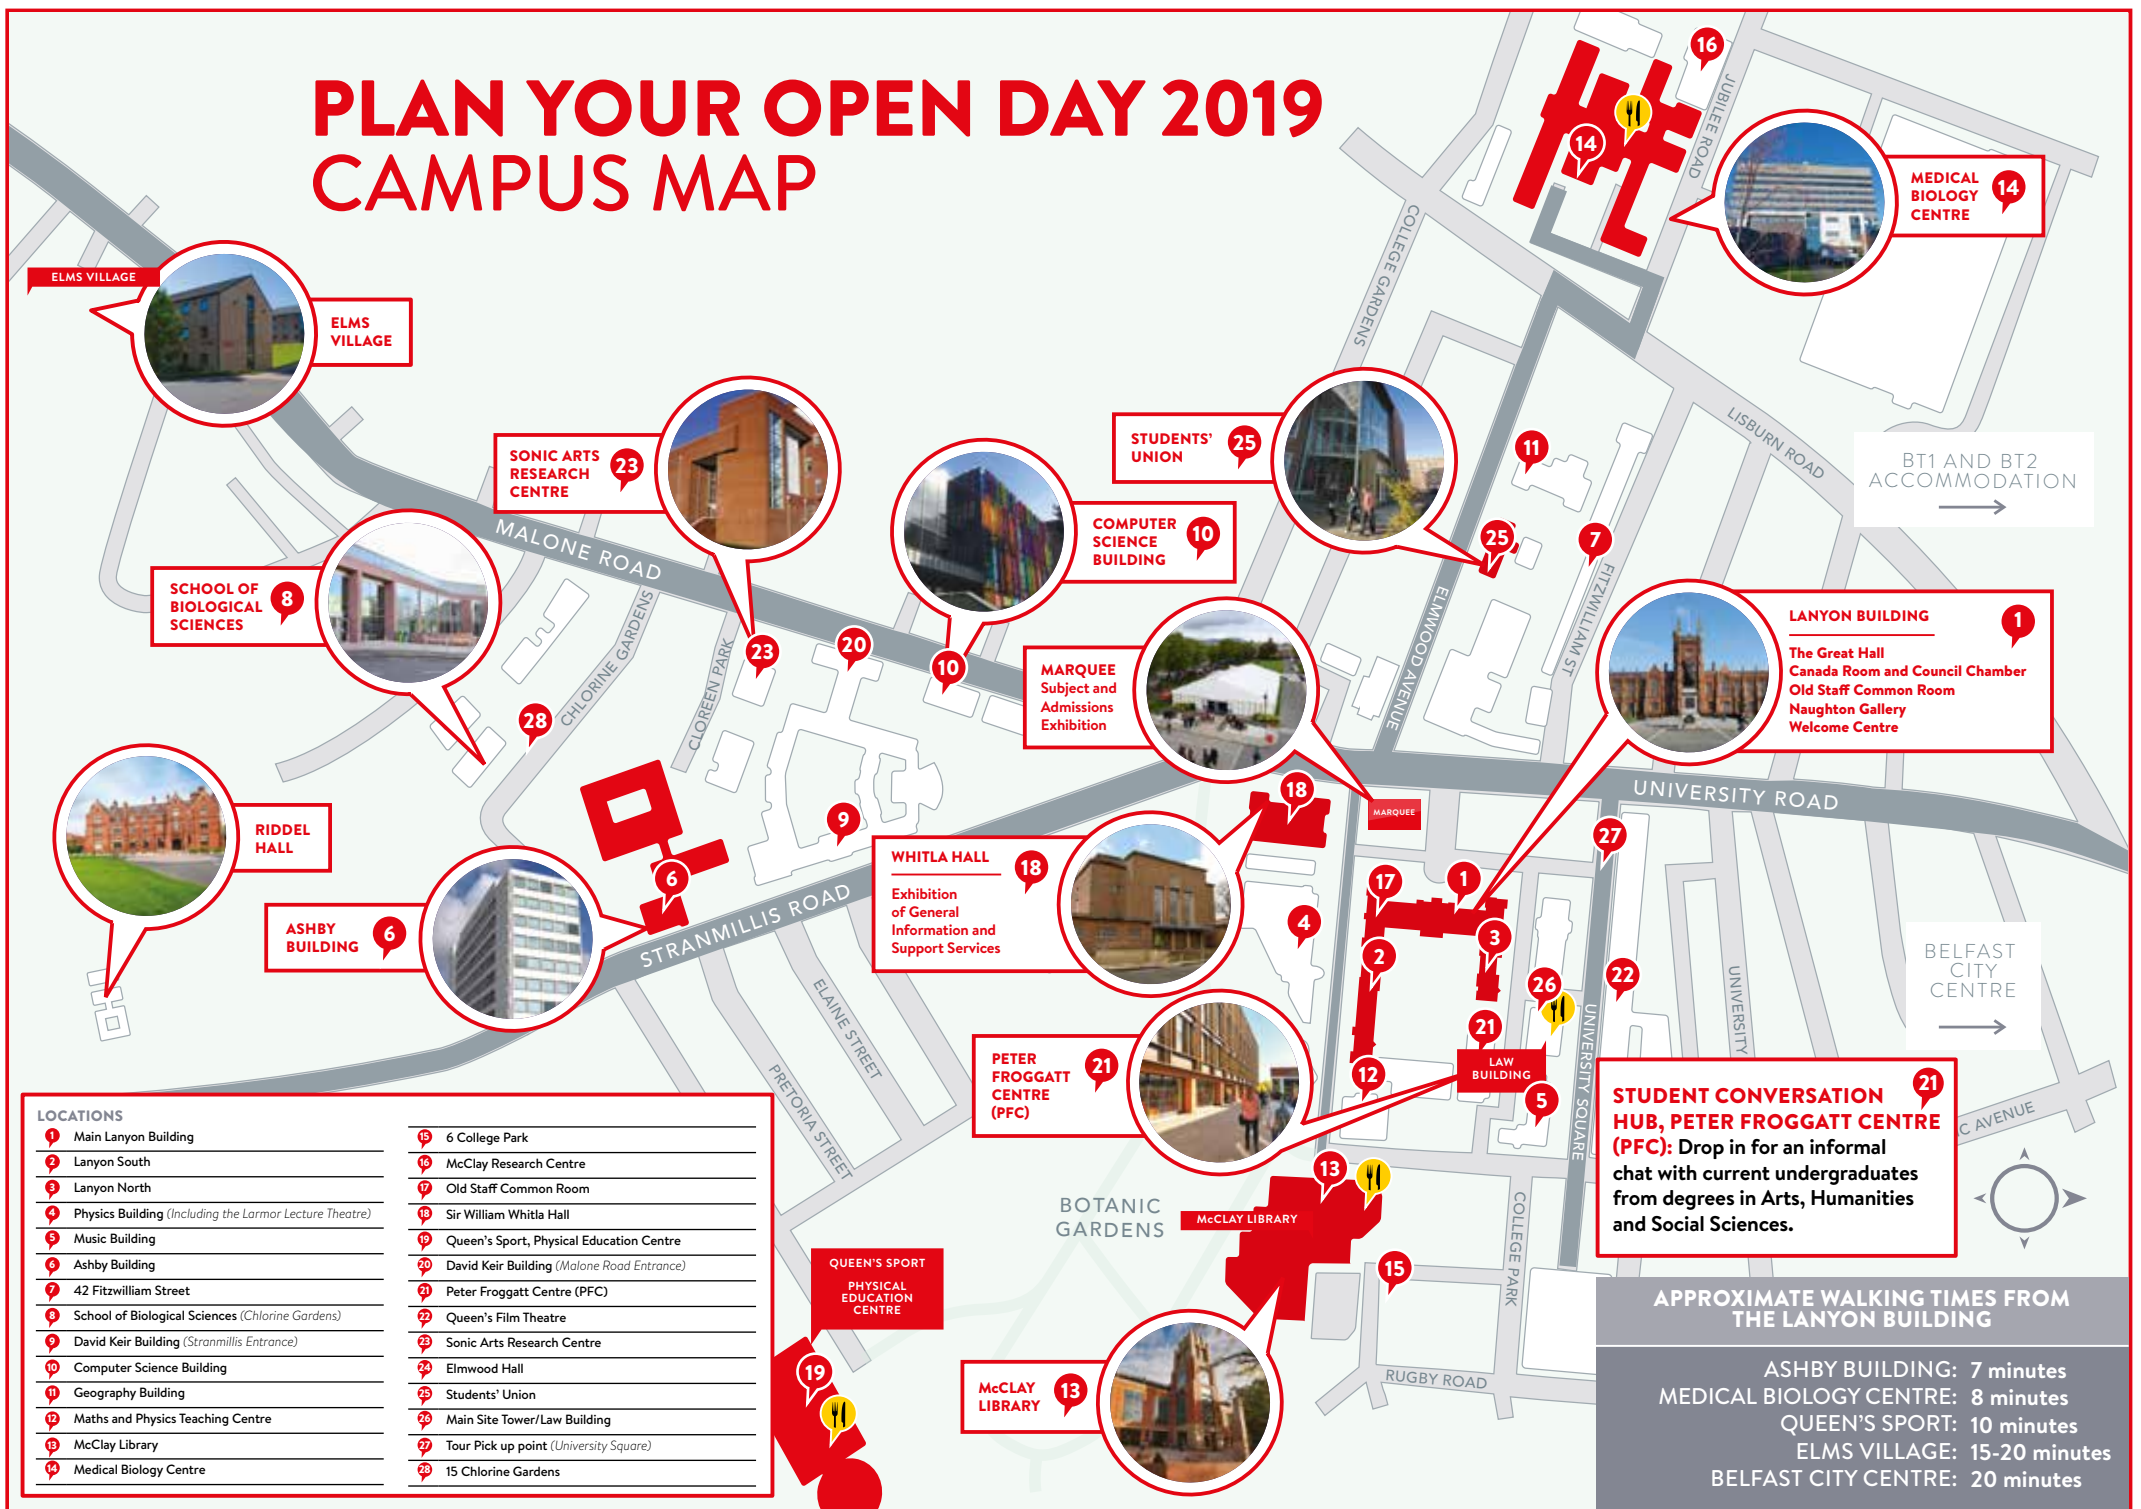

**THE LANGUAGE CENTRE AT QUEEN'S TOURS**   
**Tour times:** 11.30am, 12.30pm and 2.00pm (Saturday) Language Centre Resource Room, Ground Floor, The McClay Library.

**Come along and discover how you can make the most of your time at Queen's by adding languages to your experience.**

## SUBJECT EXHIBITION AND ADMISSIONS AND ACCESS SERVICE

### THE MARQUEE

Talk to our staff, students and Admissions and Access Service for detailed course information.

# PLAN YOUR OPEN DAY 2019 CAMPUS MAP