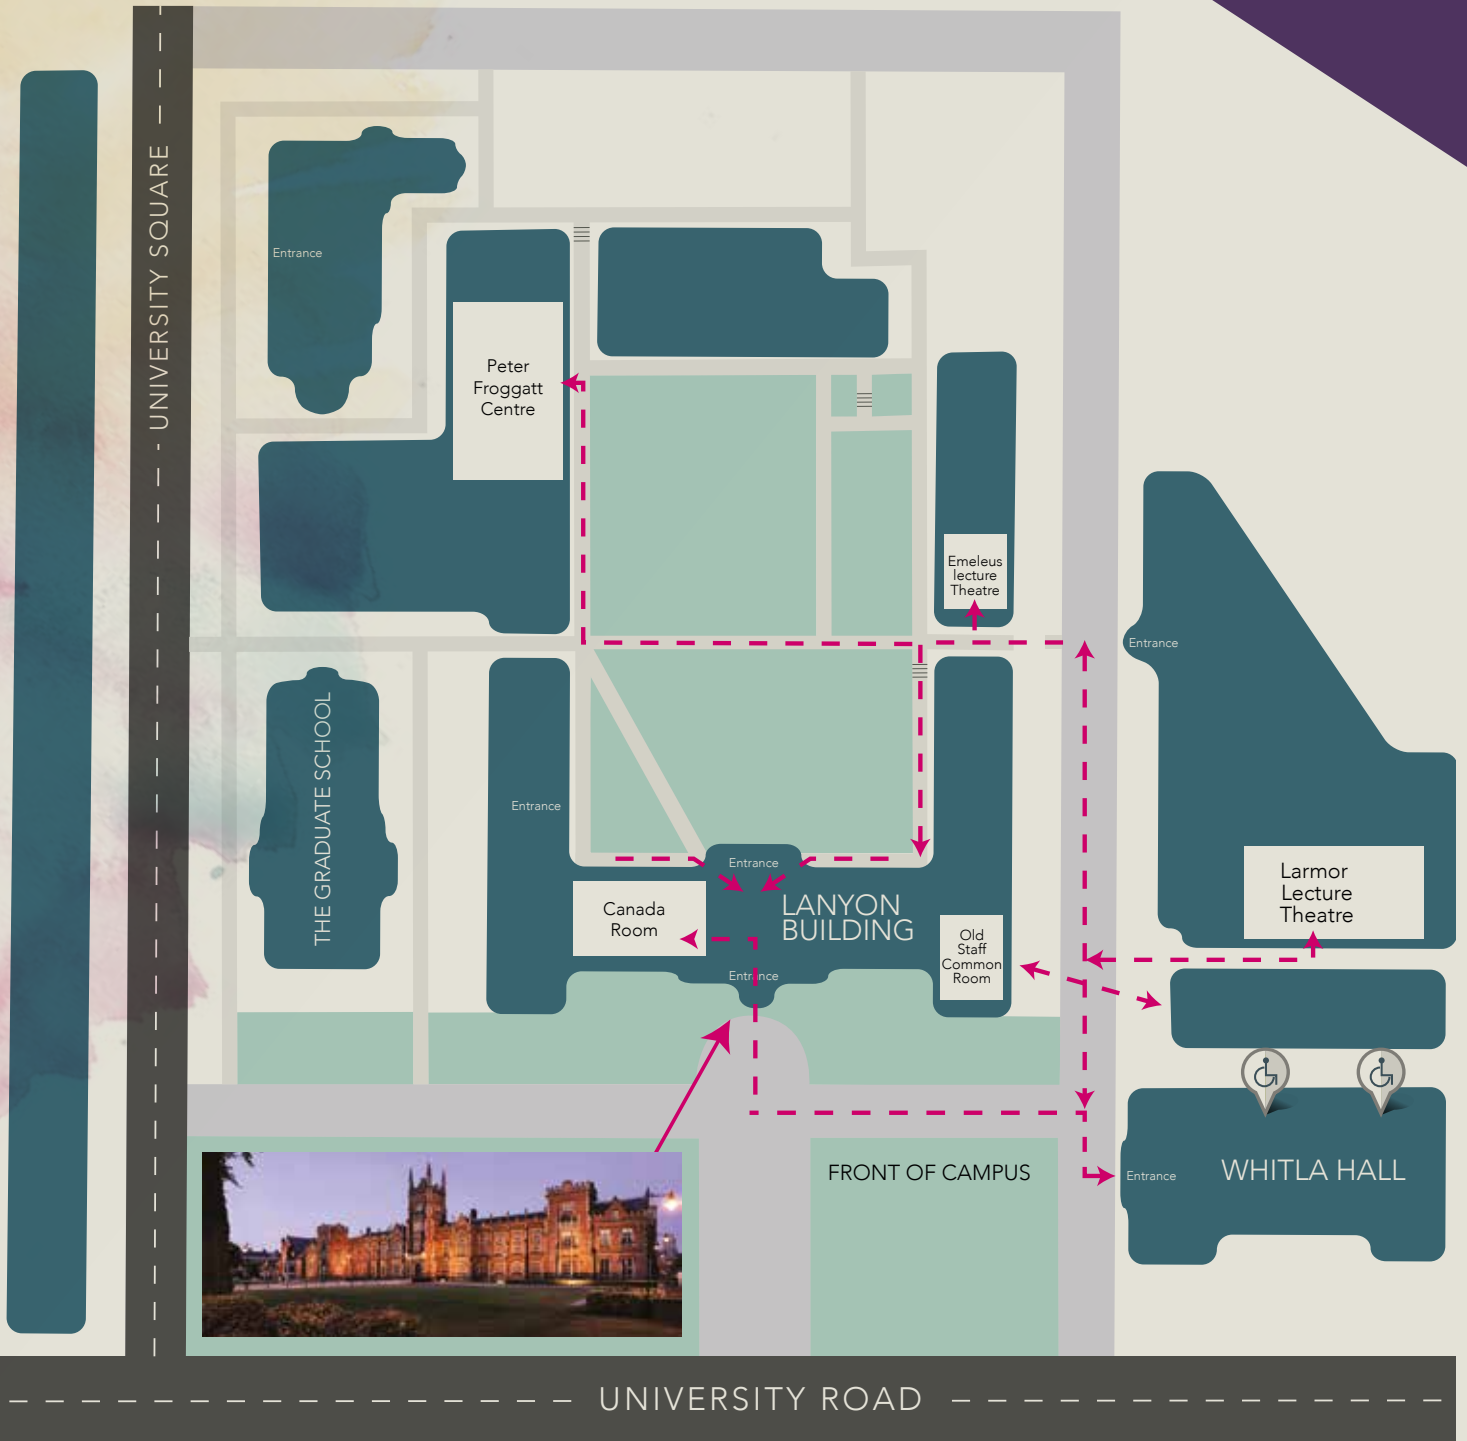

7.15pm SUBJECT TALKS (3 SESSIONS) – You may choose to attend talks from the list below:

WHITLA HALL 6.30pm-9.30pm: Stands for Schools (meet staff and current students), Careers and Admissions (tea/coffee available)

Venue (see map over)	TALKS 7.15pm-7.45pm	TALKS 8.00pm-8.30pm	TALKS 8.45pm-9.15pm
Peter Froggatt Centre (Room 0G/024)	Law	Philosophy (Session Repeated)	Law (Session Repeated)
Peter Froggatt Centre (Room 02/025)	Philosophy	English	English (Session Repeated)
Peter Froggatt Centre (Room 02/026)	History	Politics Politics, Philosophy & Economics (PPE) International Politics & Conflict Studies (IPCS)	Politics Politics, Philosophy & Economics (PPE) International Politics & Conflict Studies (IPCS) (Session Repeated)
Peter Froggatt Centre (Room 02/018)	Social Policy Sociology	Social Policy Sociology (Session Repeated)	History (Session Repeated)
Peter Froggatt Centre (Room 02/017)	Social Work	Social Work (Session Repeated)	Criminology (Session Repeated)
Old Staff Common Room	Theology	Anthropology	Anthropology (Session Repeated)
Larmor Lecture Theatre	Actuarial Science, Finance and Economics	Criminology	Actuarial Science, Finance and Economics (Session Repeated)
Emeleus	Business Management, International Business with a Language, and Accounting	Business Management, International Business with a Language, and Accounting (Session Repeated)	
Canada Room	French Irish Portuguese Spanish	French Irish Portuguese Spanish (Session Repeated)	French Irish Portuguese Spanish (Session Repeated)
Peter Froggatt Centre OG/007 (Ground Floor)	Audio Engineering Broadcast Production Drama Film Music		Audio Engineering Broadcast Production Drama Film Music (Session Repeated)

See Map Over

START SOMETHING
AMAZING

A NIGHT OF REAL-WORLD CHOICES

Queen's University
Belfast

START SOMETHING
AMAZING