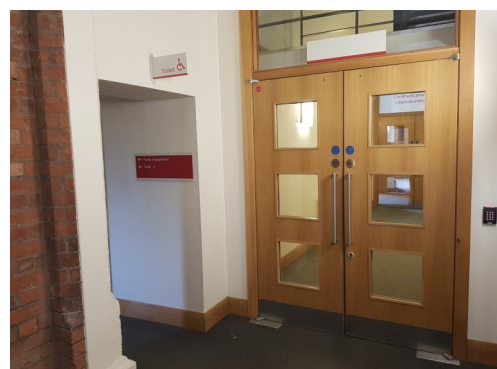

How to find the Training Room (Lanyon OG/020)

Enter through the main doors of the Lanyon building.

Cross the Black and White Hall and take the door to the rear, left of the statue.

Continue to the end of the path and go through the doors to the left.

As you go through the doors, take the corridor to the left and walk to the end.

How to find the Training Room (continued)

To your right is Lanyon OG/020. This is the Training Room.

If you still have any concerns about locating the Training Room, do not hesitate to give us a call on 2884.