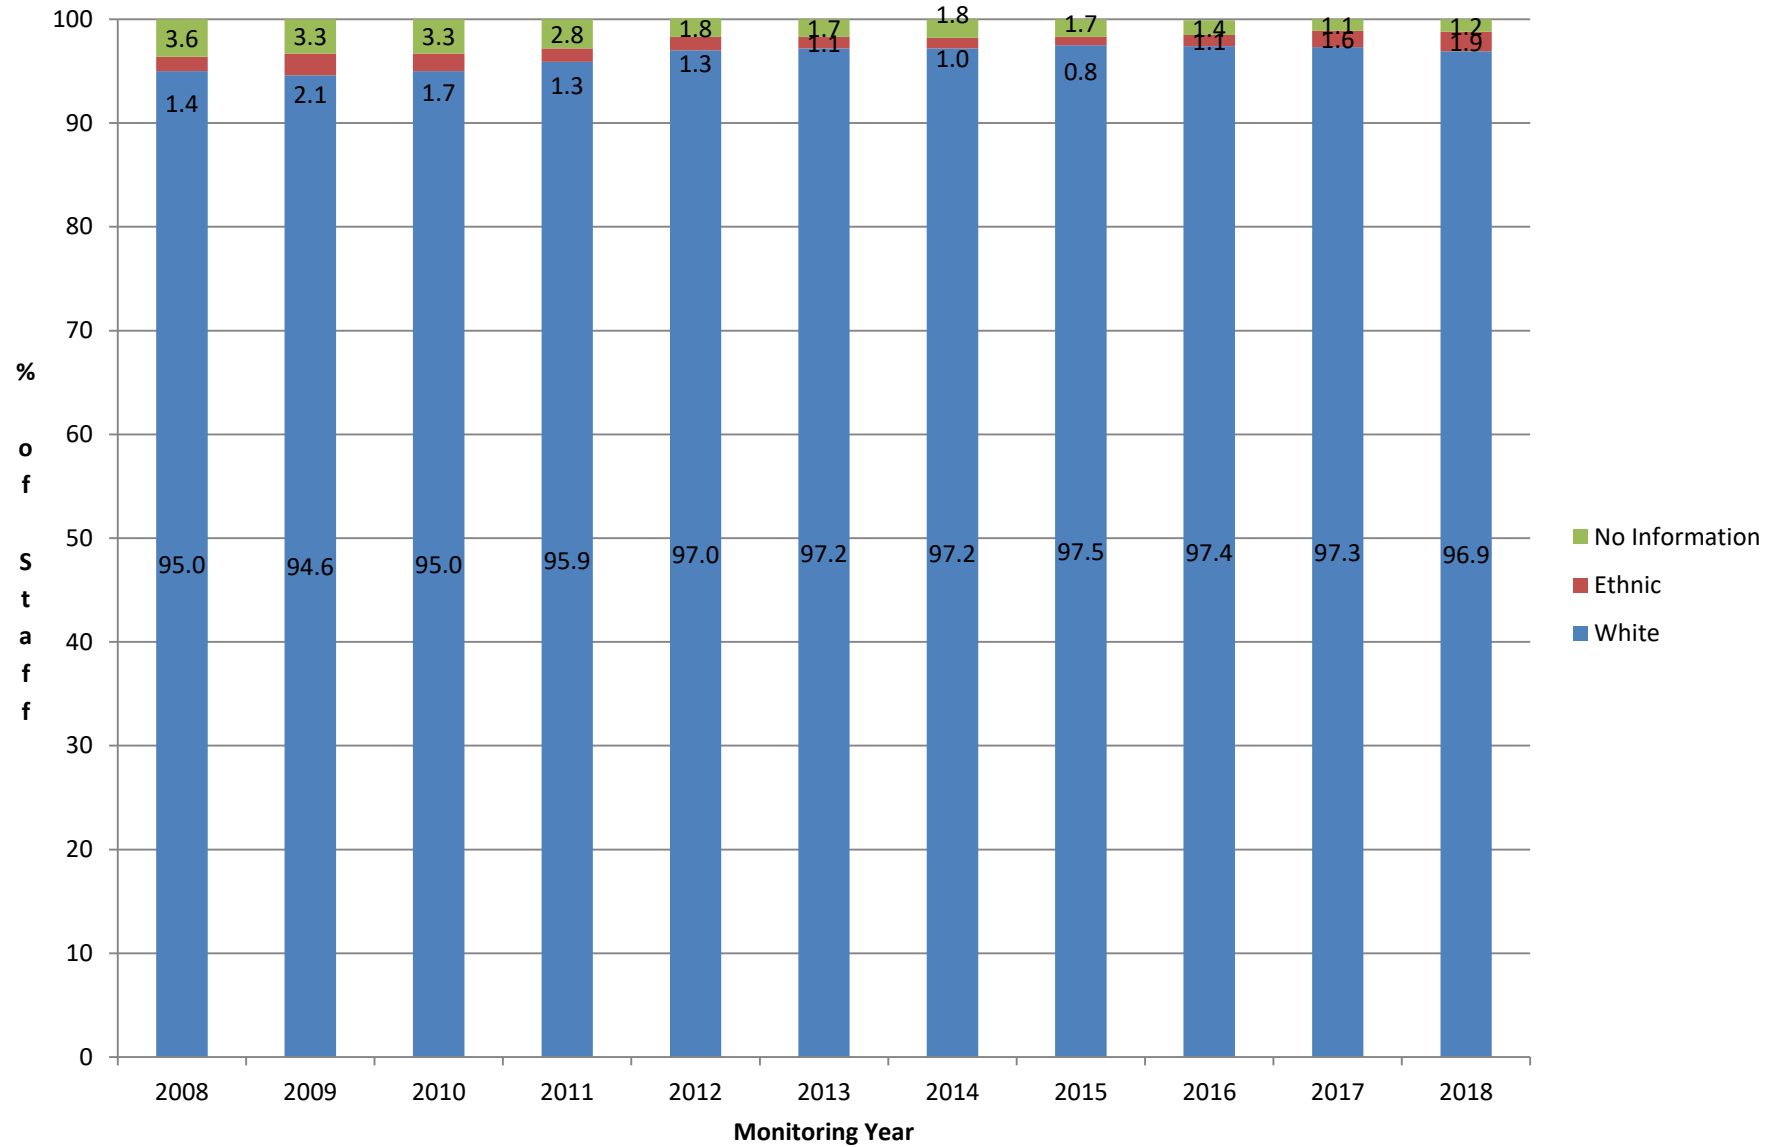

Ethnicity Full time Workforce 2008-2018

Academic Staff - Full Time 2008-2018 excl Student Staff

Academic Related Staff - Full Time 2008-2018 excl Student Staff

Clerical Staff - Full Time 2008-2018 excl Student Staff

Operational Staff - Full Time 2008-2018 excl Student Staff

Research Staff - Full Time 2008-2018 excl Student Staff

Technical Staff - Full Time 2008-2018 excl Student Staff