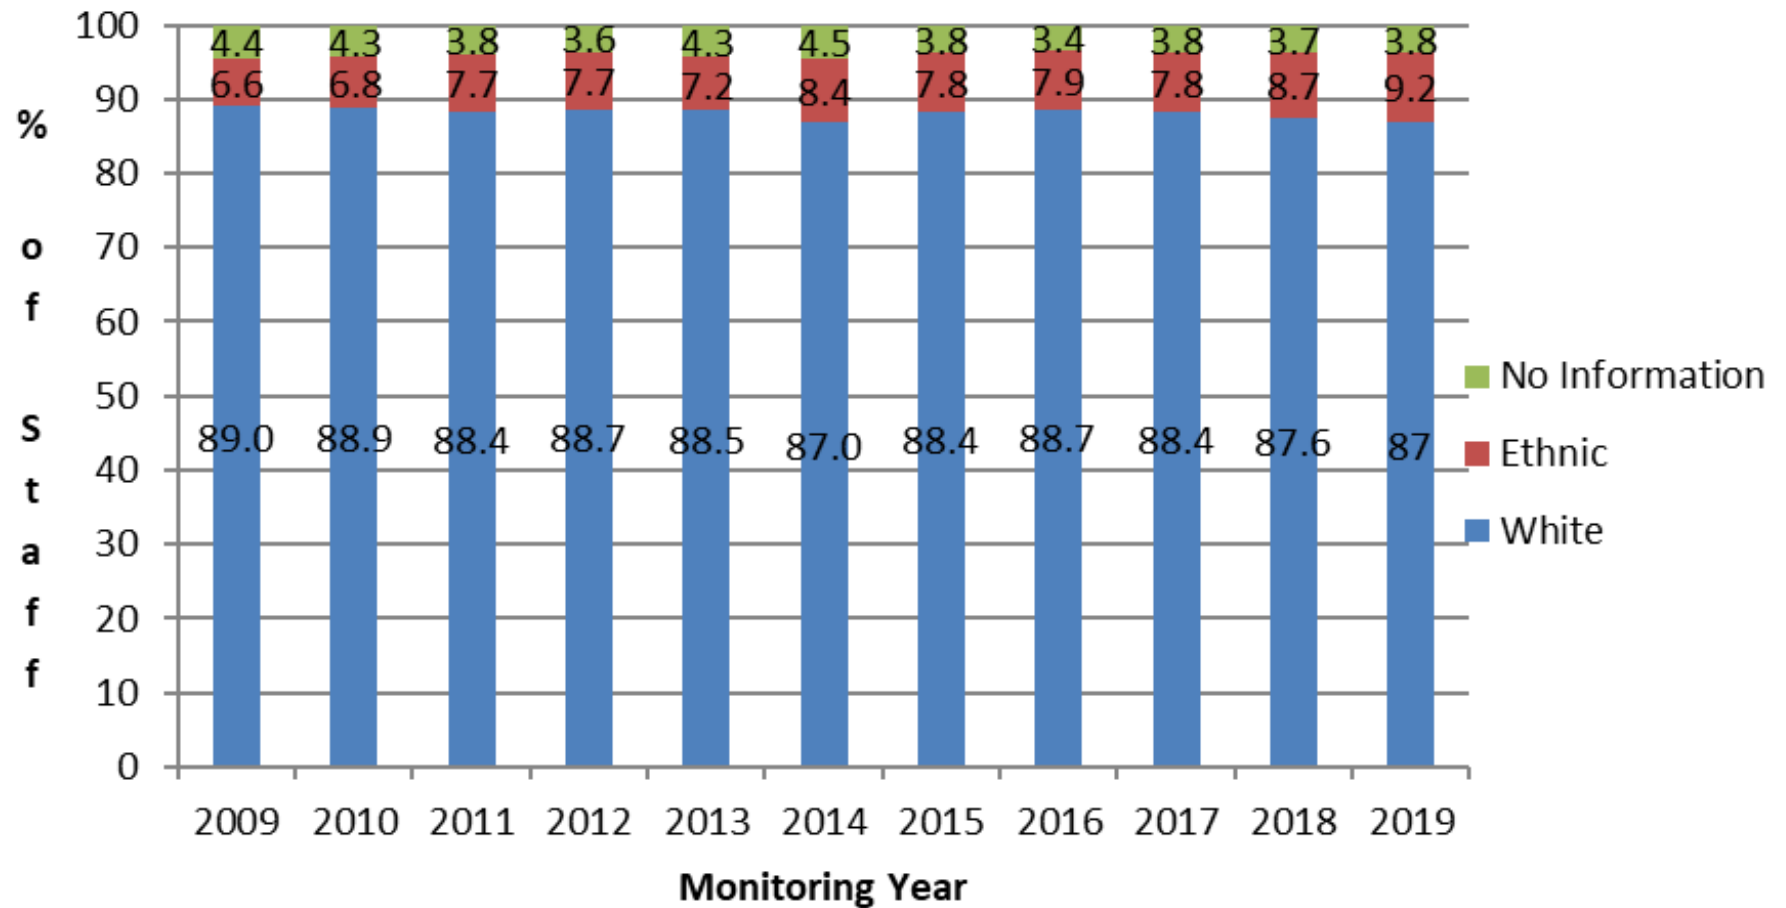

Ethnicity Full time Workforce 2009-2019

Academic Staff - Full Time 2009-2019 excl Student Staff

Academic Related Staff - Full Time 2009-2019 excl Student Staff

Clerical Staff - Full Time 2009-2019 excl Student Staff

Research Staff - Full Time 2009-2019 excl Student Staff

Technical Staff - Full Time 2009-2019 excl Student Staff

Operational Staff - Full Time 2009-2019 excl Student Staff