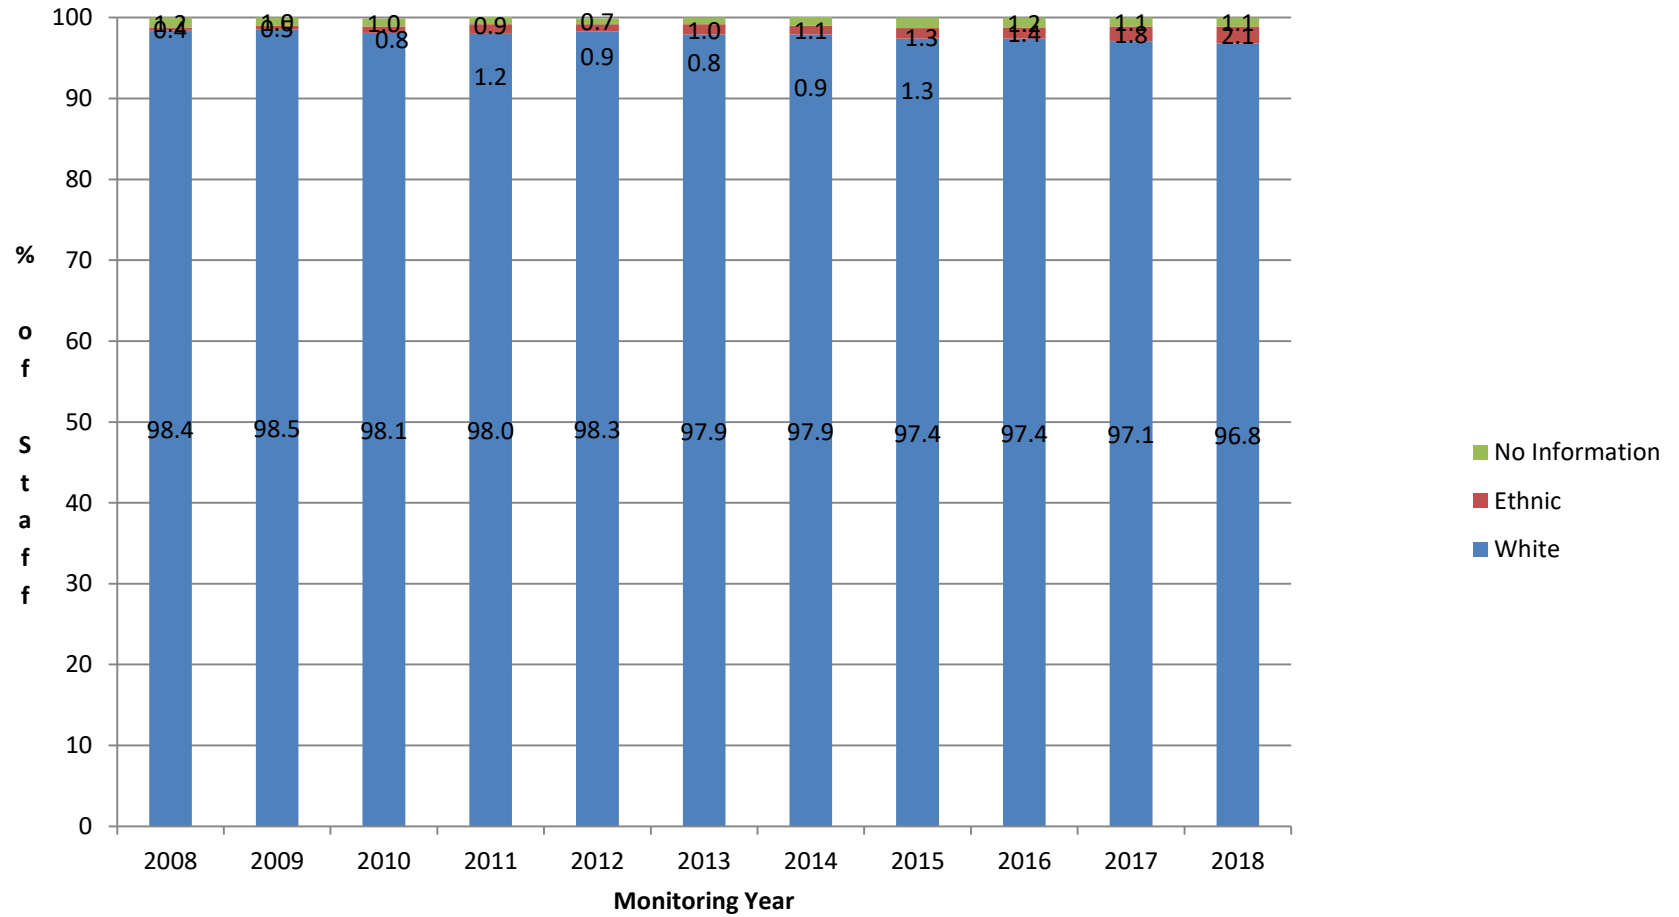

Ethnicity Full time Workforce 2008-2018

Academic Staff - Full Time 2008-2018 excl Student Staff

Academic Related Staff - Full Time 2008-2018 excl Student Staff

Clerical Staff - Full Time 2008-2018 excl Student Staff

Operational Staff - Full Time 2008-2018 excl Student Staff

Research Staff - Full Time 2008-2018 excl Student Staff

Technical Staff - Full Time 2008-2018 excl Student Staff