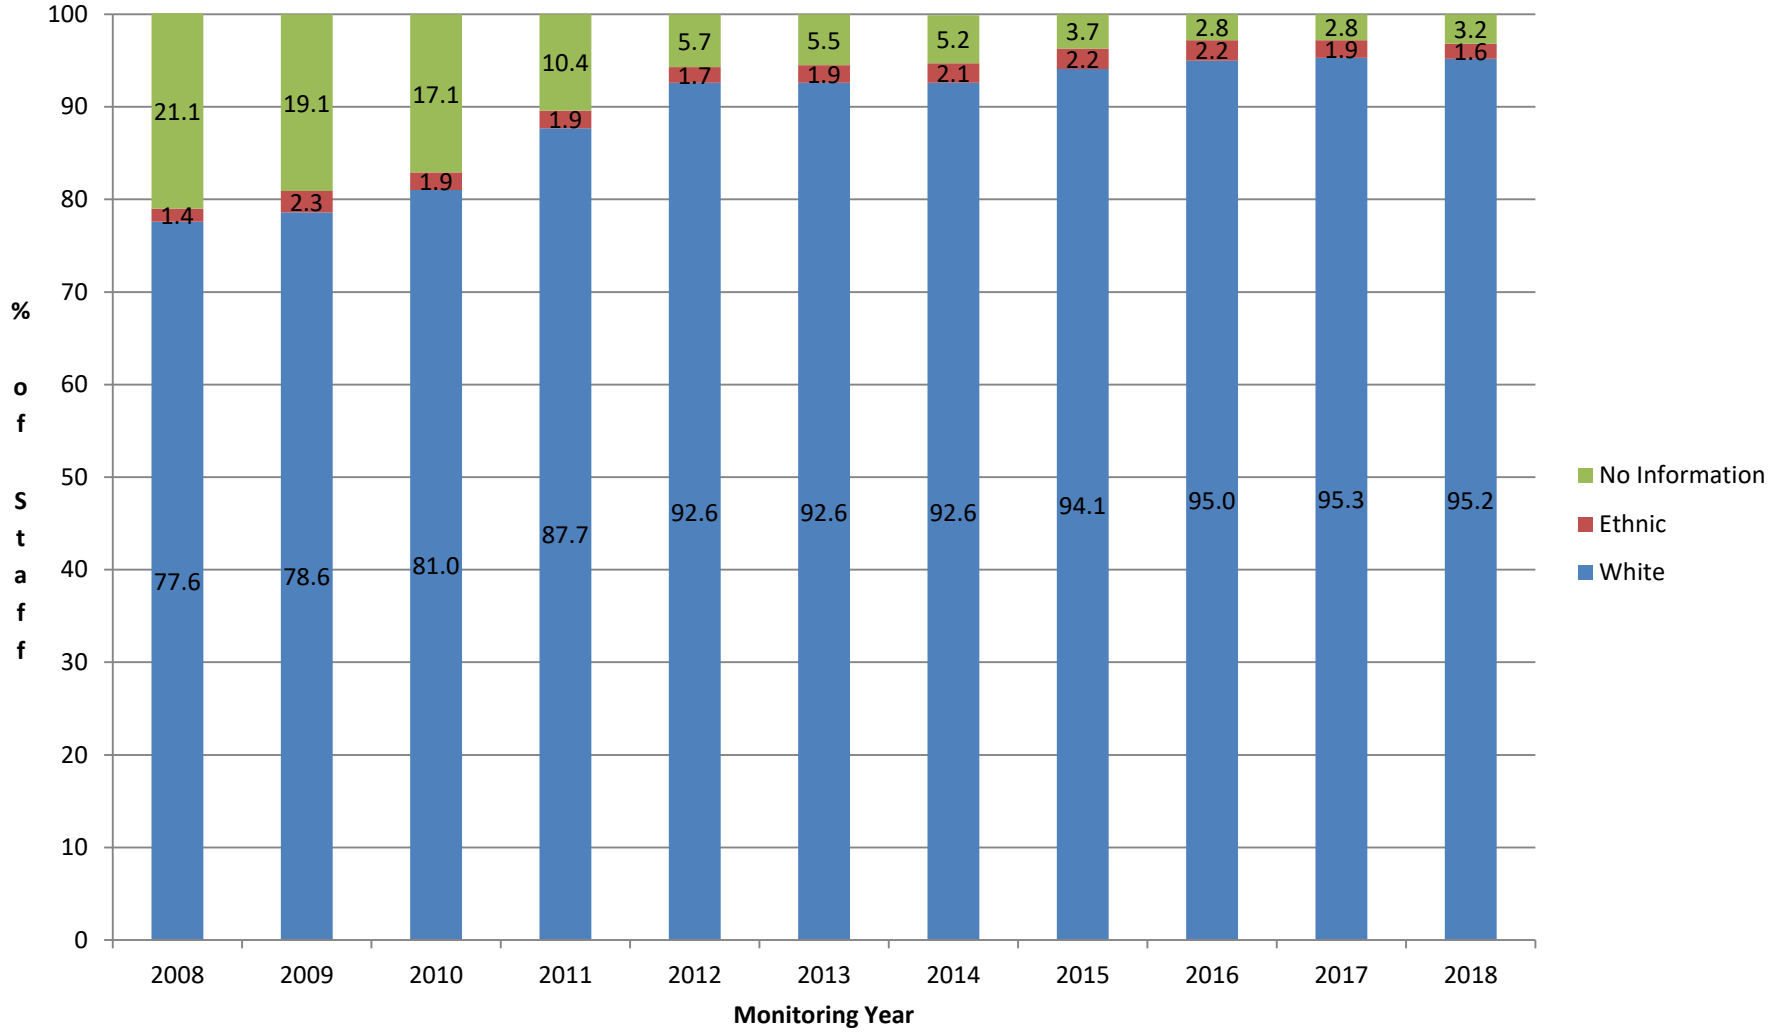

Ethnicity Full time Workforce 2008-2018

Academic Staff - Full Time 2008-2018 excl Student Staff

Academic Related Staff - Full Time 2008-2018 excl Student Staff

Clerical Staff - Full Time 2008-2018 excl Student Staff

Operational Staff - Full Time 2008-2018 excl Student Staff

Research Staff - Full Time 2008-2018 excl Student Staff

Technical Staff - Full Time 2008-2018 excl Student Staff