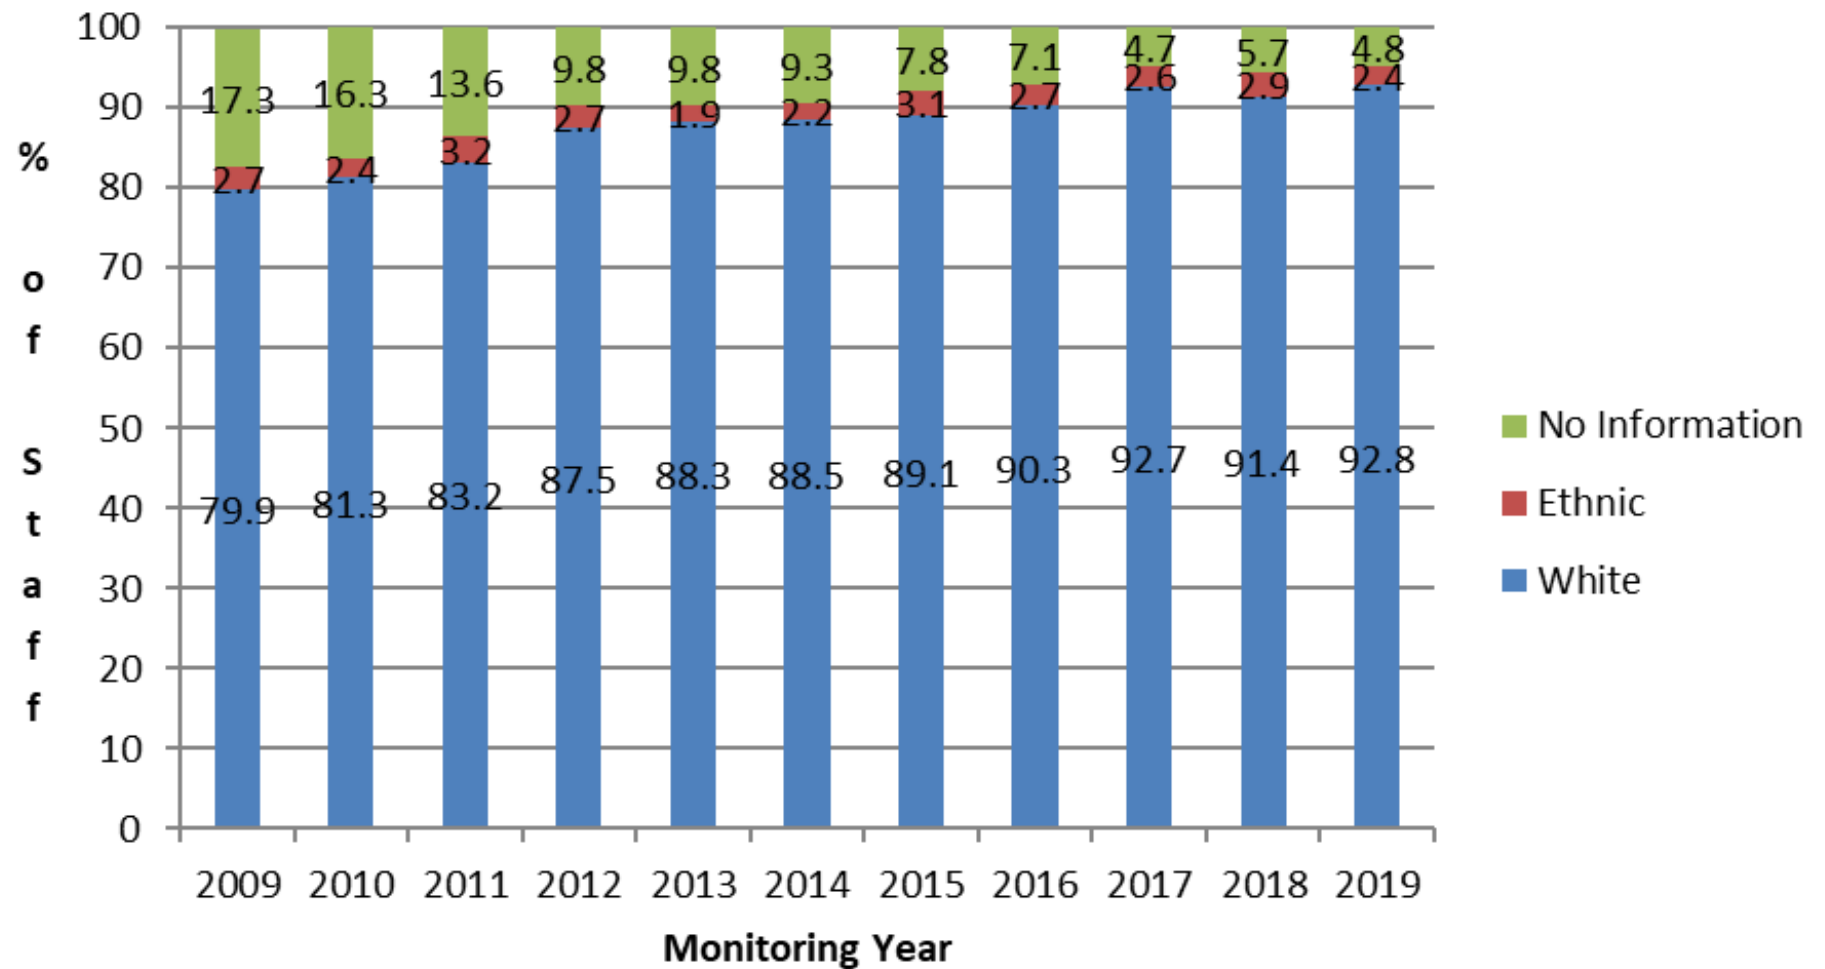

Ethnicity Full time Workforce 2009-2019

Academic Staff - Full Time 2009-2019 excl Student Staff

Academic Related Staff - Full Time 2009-2019 excl Student Staff

Clerical Staff - Full Time 2009-2019 excl Student Staff

Research Staff - Full Time 2009-2019 excl Student Staff

Technical Staff - Full Time 2009-2019 excl Student Staff

Operational Staff - Full Time 2009-2019 excl Student Staff