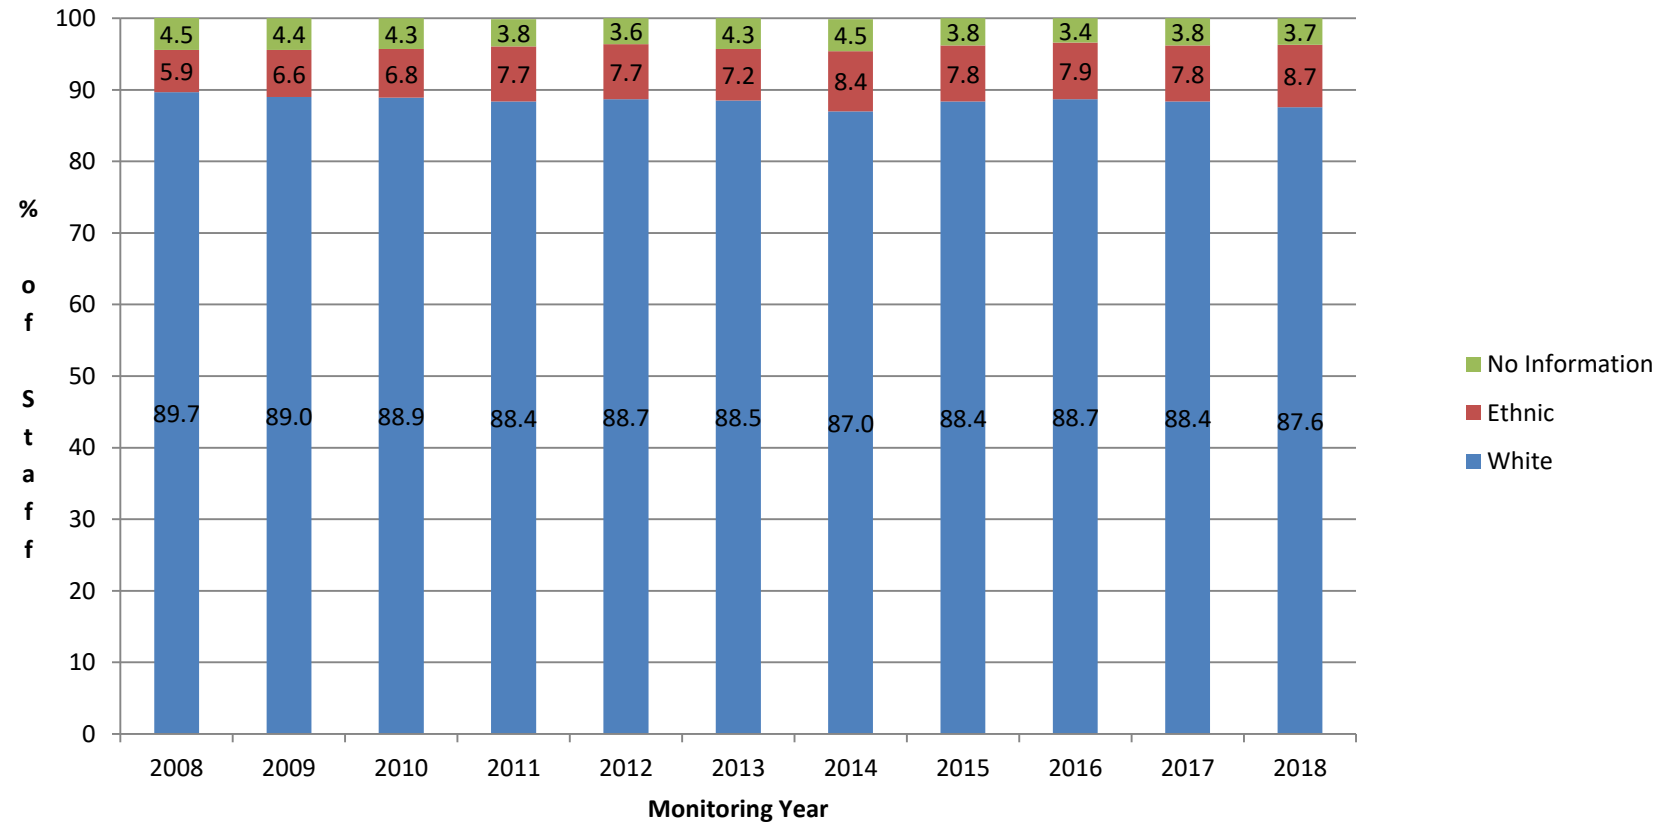

Ethnicity Full time Workforce 2008-2018

Academic Staff - Full Time 2008-2018 excl Student Staff

Academic Related Staff - Full Time 2008-2018 excl Student Staff

Clerical Staff - Full Time 2008-2018 excl Student Staff

Operational Staff - Full Time 2008-2018 excl Student Staff

Research Staff - Full Time 2008-2018 excl Student Staff

Technical Staff - Full Time 2008-2018 excl Student Staff