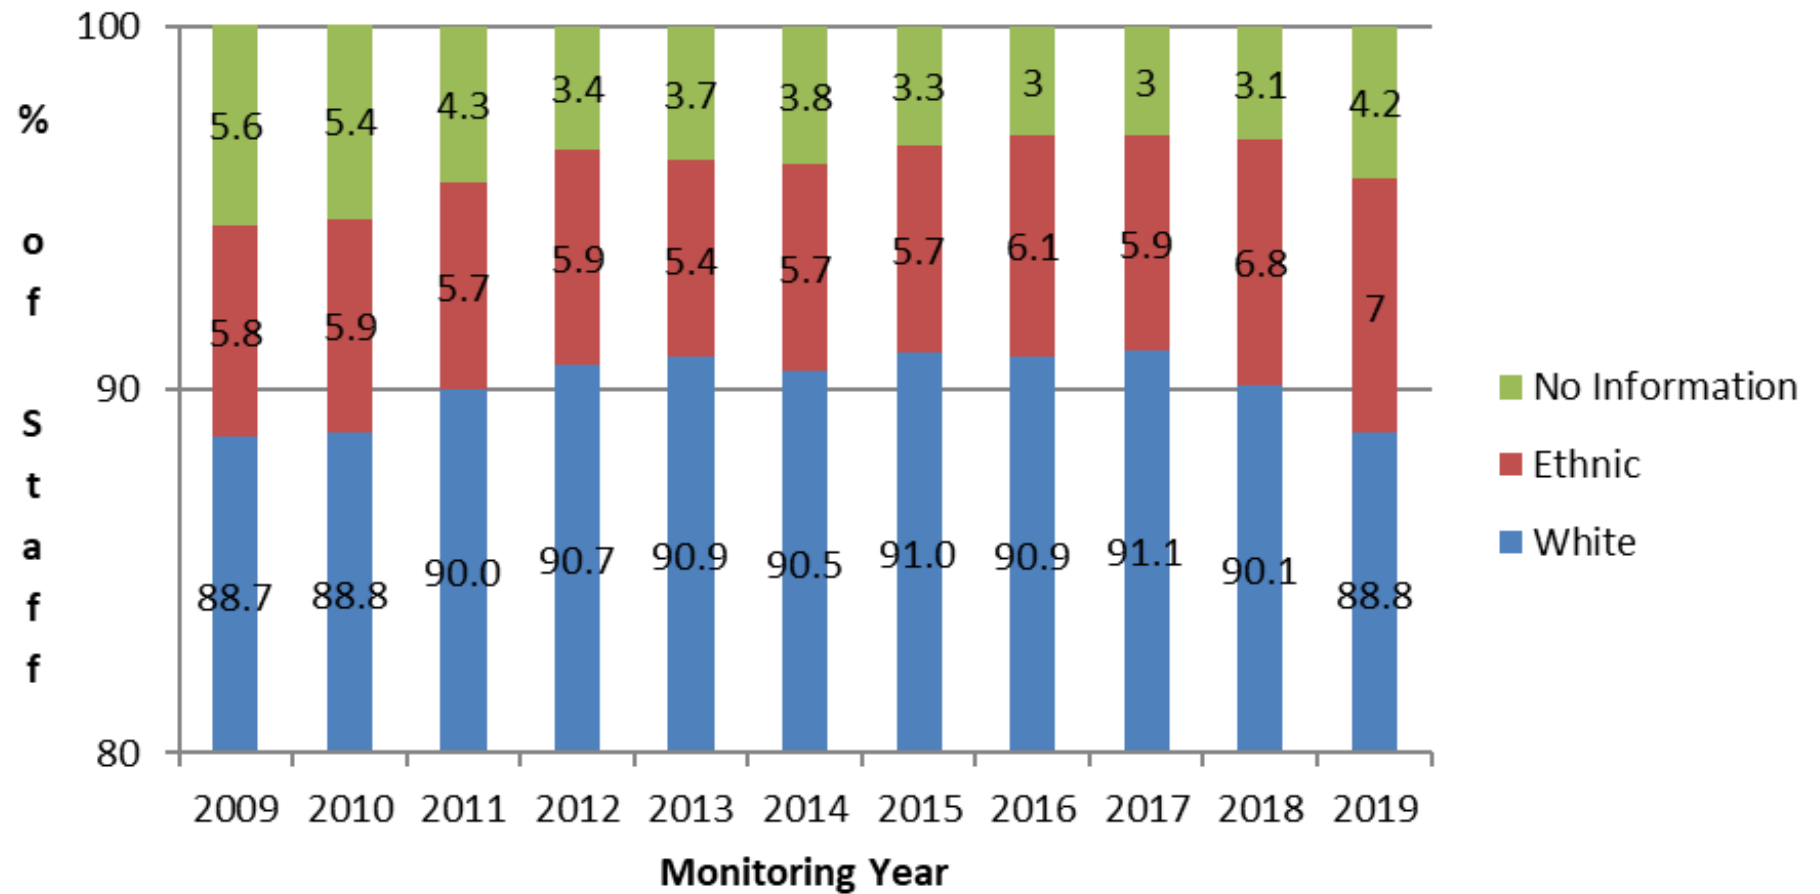

Ethnicity Full time Workforce 2009-2019

Academic Staff - Full Time 2009-2019 excl Student Staff

Academic Related Staff - Full Time 2009-2019 excl Student Staff

Clerical Staff - Full Time 2009-2019 excl Student Staff

Research Staff - Full Time 2009-2019 excl Student Staff

Technical Staff - Full Time 2009-2019 excl Student Staff

Operational Staff - Full Time 2009-2019 excl Student Staff