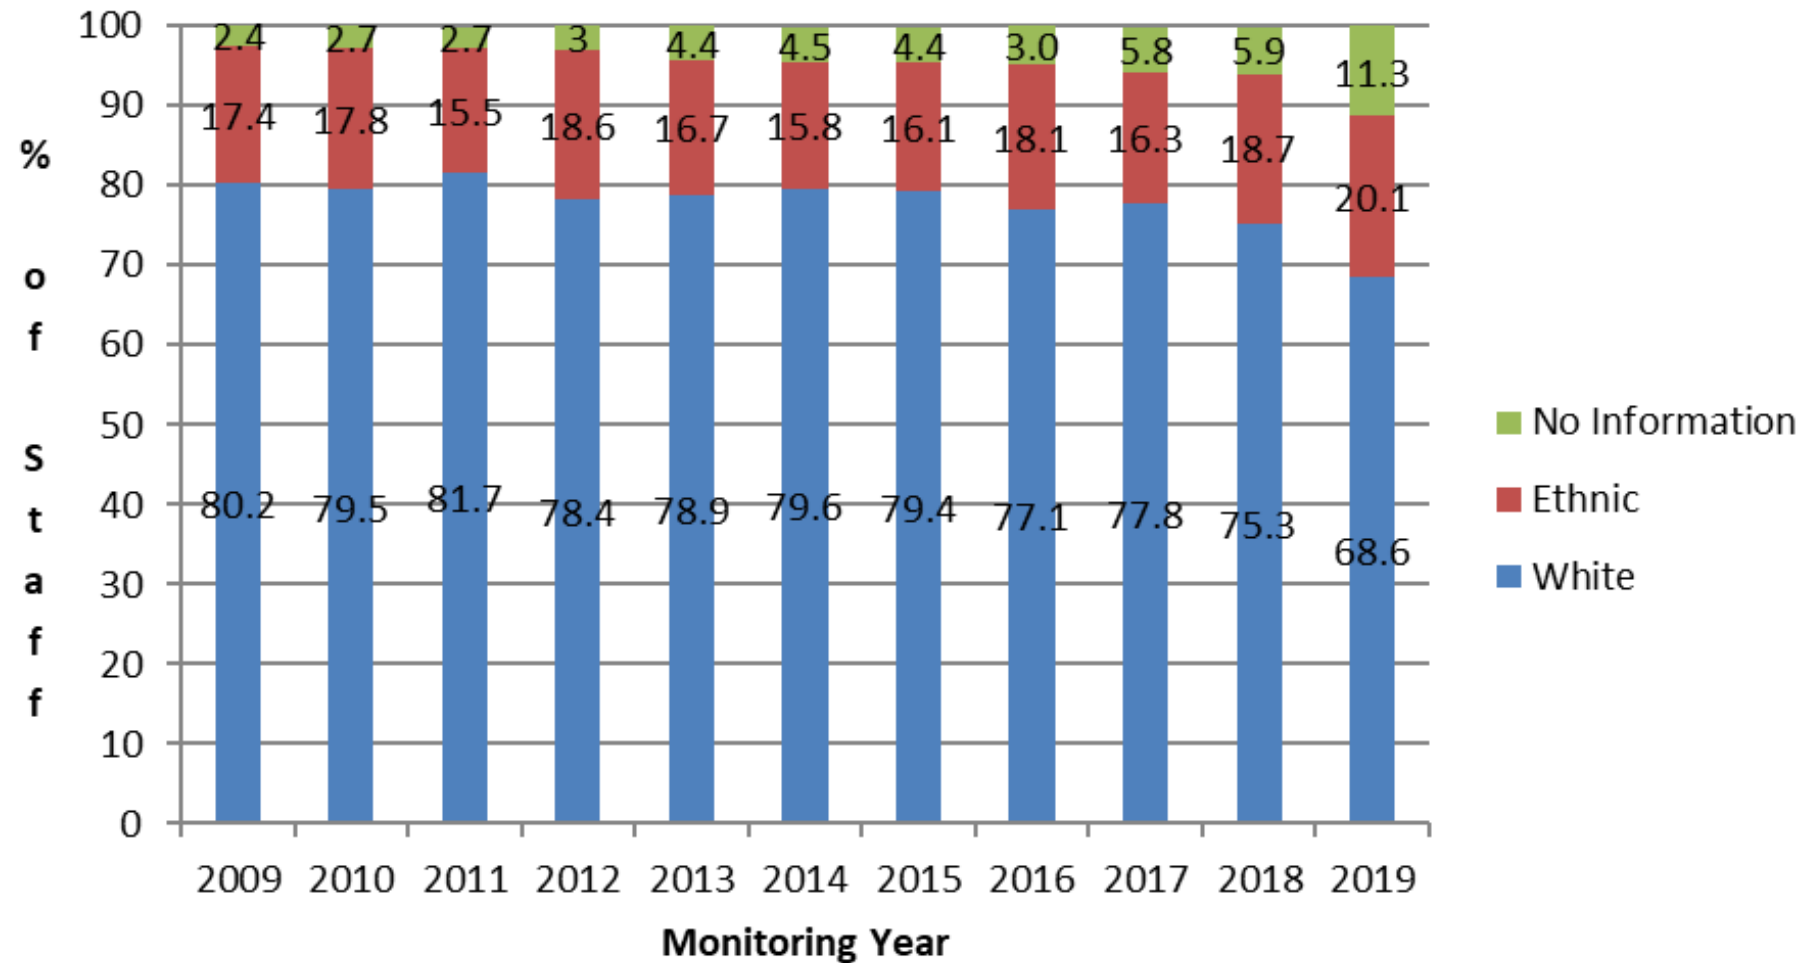

Ethnicity Full time Workforce 2009-2019

Academic Staff - Full Time 2009-2019 excl Student Staff

Academic Related Staff - Full Time 2009-2019 excl Student Staff

Clerical Staff - Full Time 2009-2019 excl Student Staff

Research Staff - Full Time 2009-2019 excl Student Staff

Technical Staff - Full Time 2009-2019 excl Student Staff

Operational Staff - Full Time 2009-2019 excl Student Staff