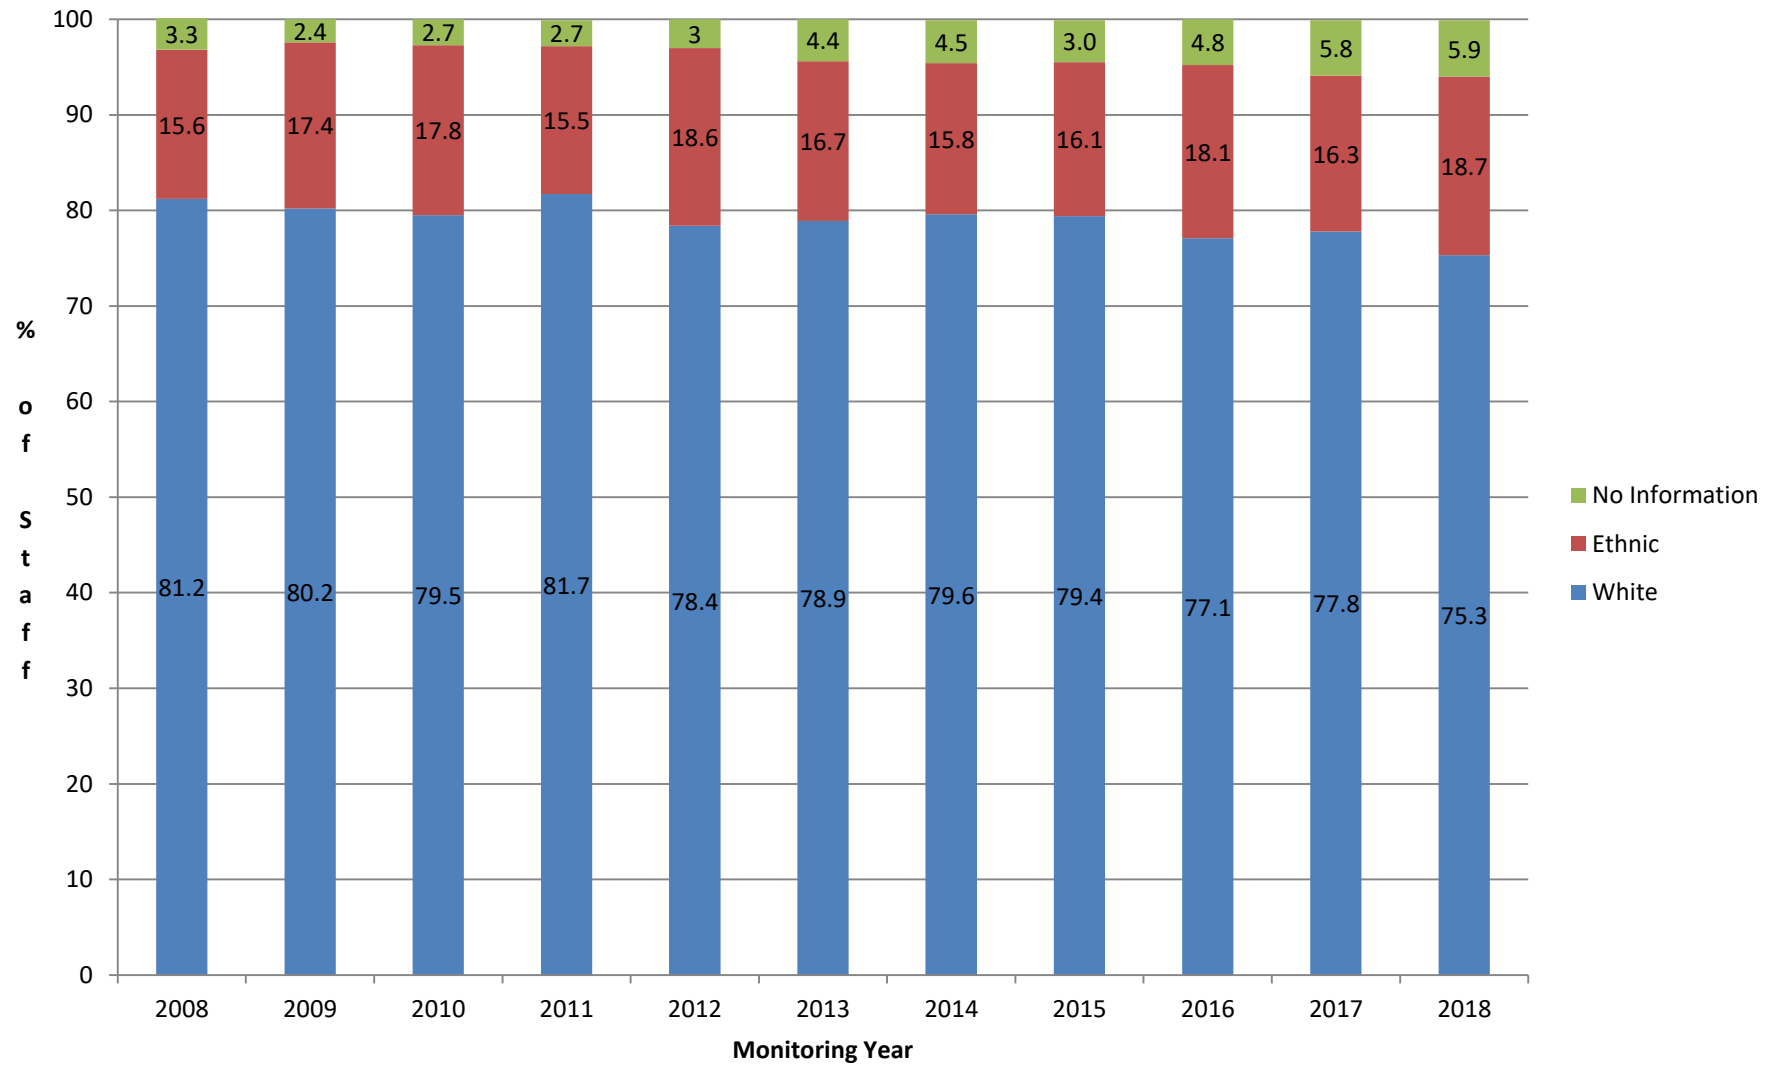

Ethnicity Full time Workforce 2008-2018

Academic Staff - Full Time 2008-2018 excl Student Staff

Academic Related Staff - Full Time 2008-2018 excl Student Staff

Clerical Staff - Full Time 2008-2018 excl Student Staff

Operational Staff - Full Time 2008-2018 excl Student Staff

Research Staff - Full Time 2008-2018 excl Student Staff

Technical Staff - Full Time 2008-2018 excl Student Staff