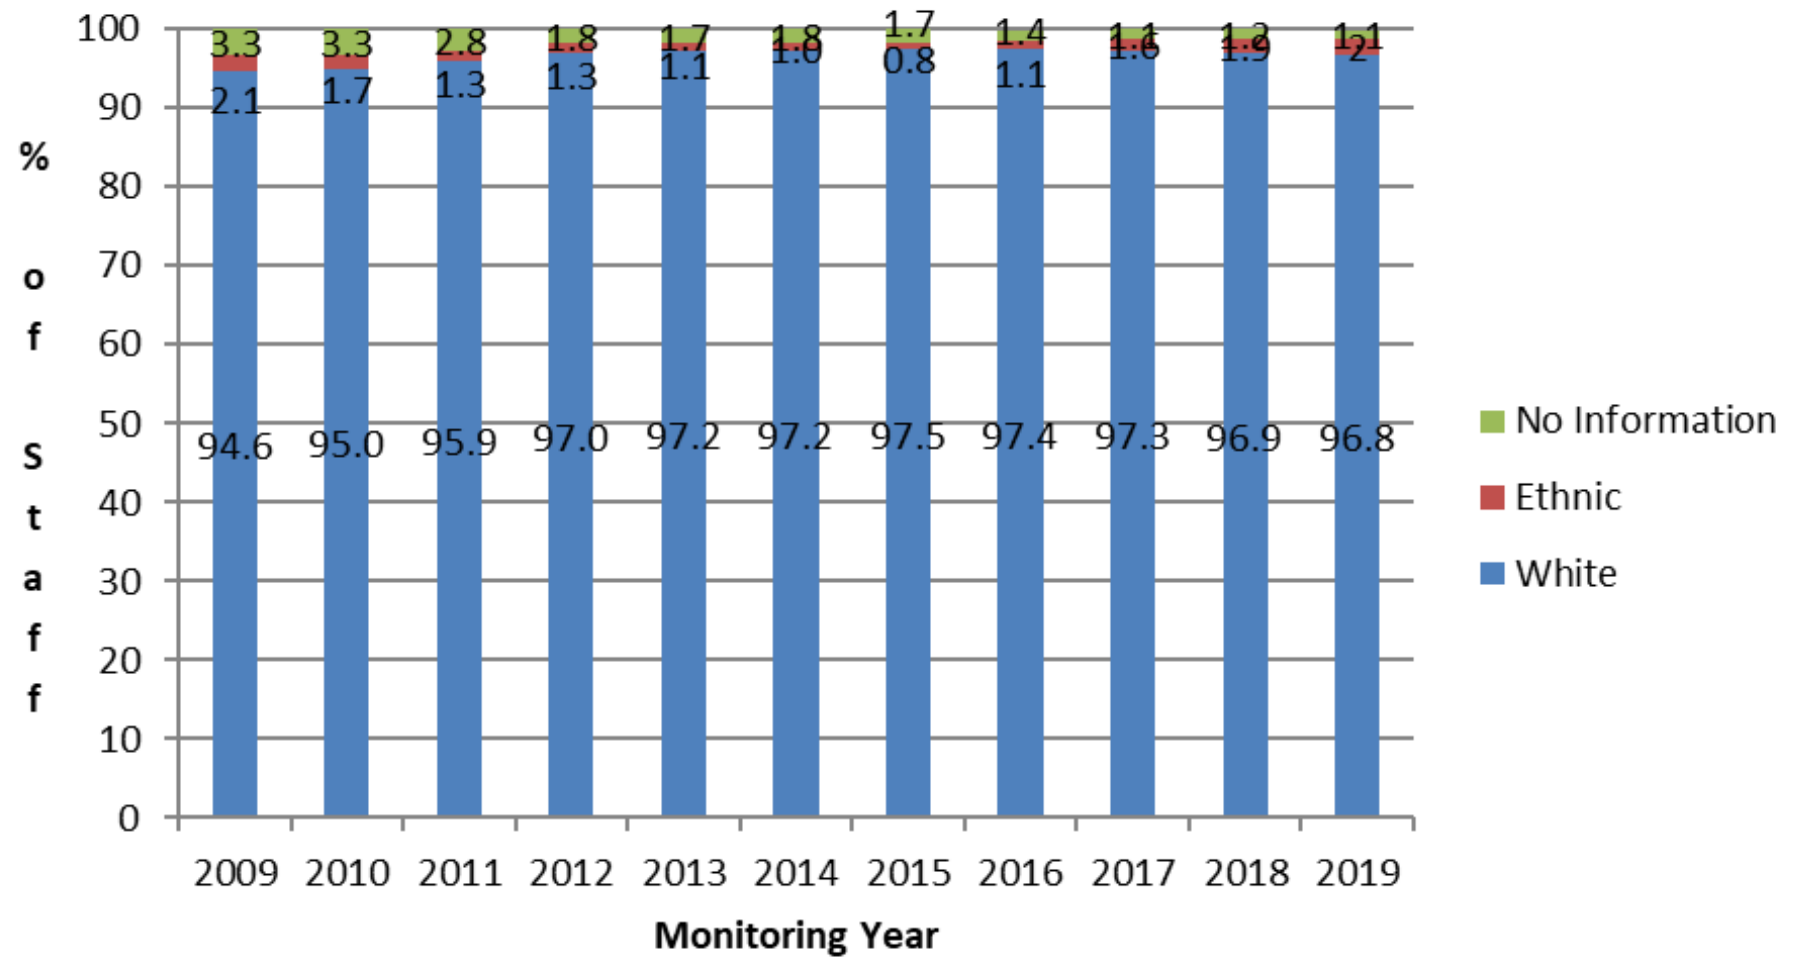

Ethnicity Full time Workforce 2009-2019

Academic Staff - Full Time 2009-2019 excl Student Staff

Academic Related Staff - Full Time 2009-2019 excl Student Staff

Clerical Staff - Full Time 2009-2019 excl Student Staff

Research Staff - Full Time 2009-2019 excl Student Staff

Technical Staff - Full Time 2009-2019 excl Student Staff

Operational Staff - Full Time 2009-2019 excl Student Staff