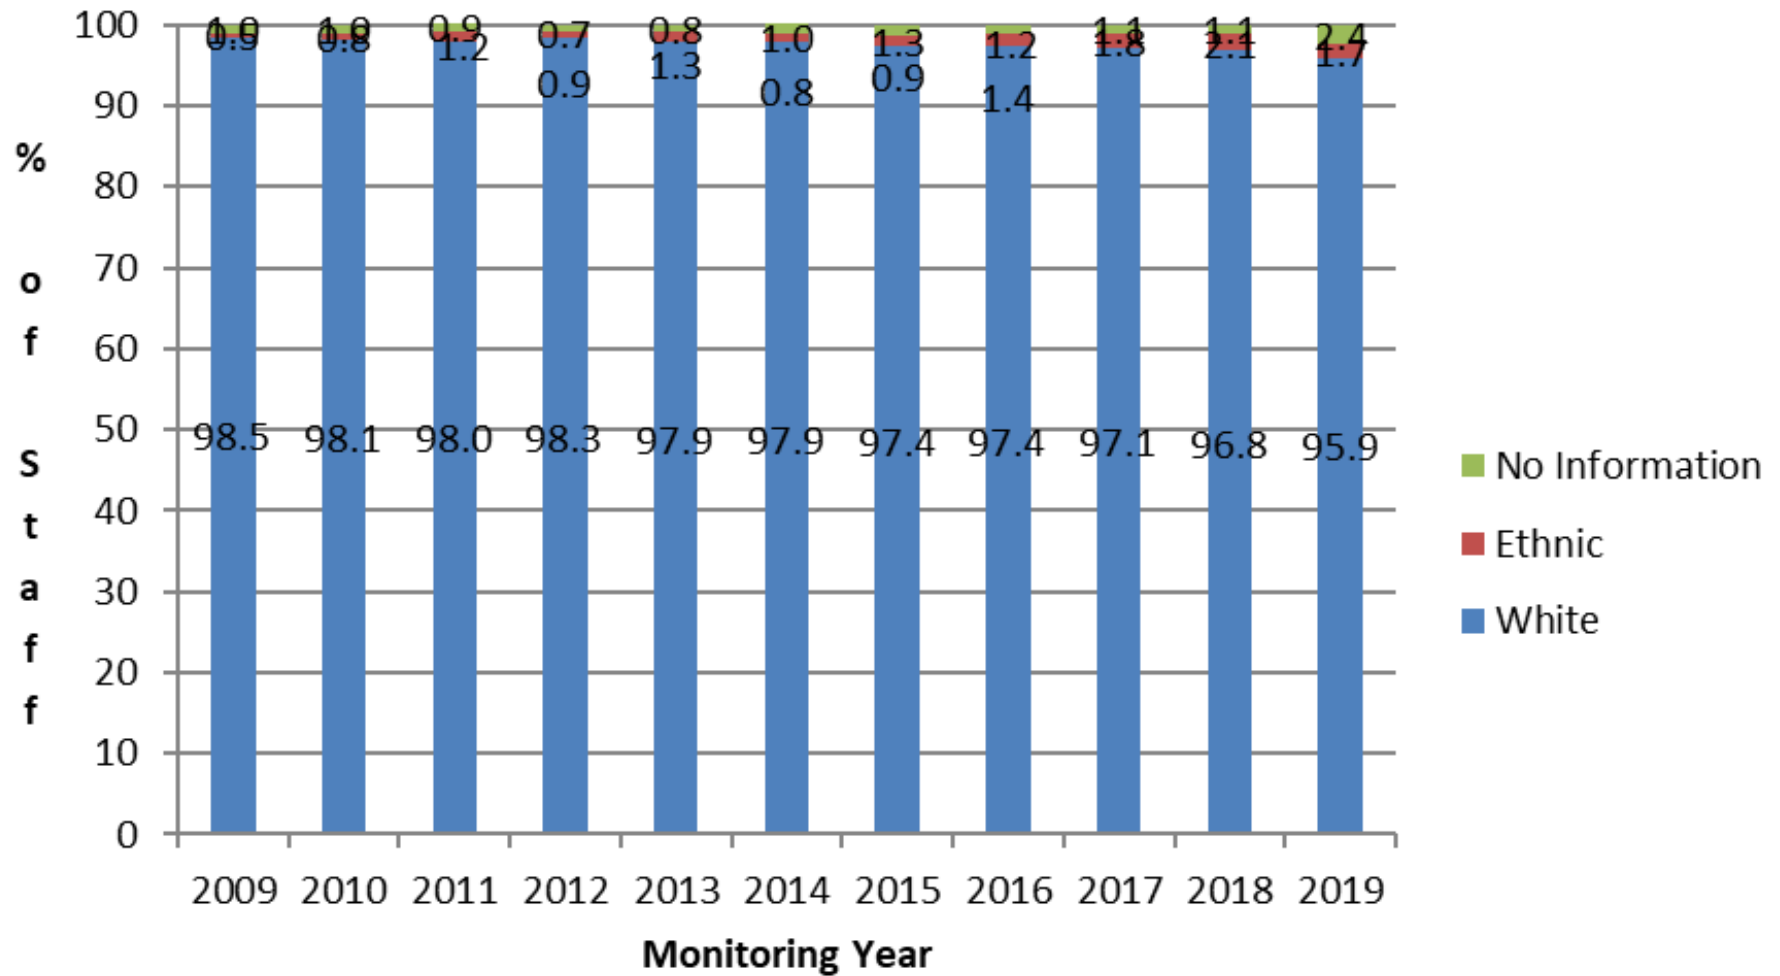

Ethnicity Full time Workforce 2009-2019

Academic Staff - Full Time 2009-2019 excl Student Staff

Academic Related Staff - Full Time 2009-2019 excl Student Staff

Clerical Staff - Full Time 2009-2019 excl Student Staff

Research Staff - Full Time 2009-2019 excl Student Staff

Technical Staff - Full Time 2009-2019 excl Student Staff

Operational Staff - Full Time 2009-2019 excl Student Staff