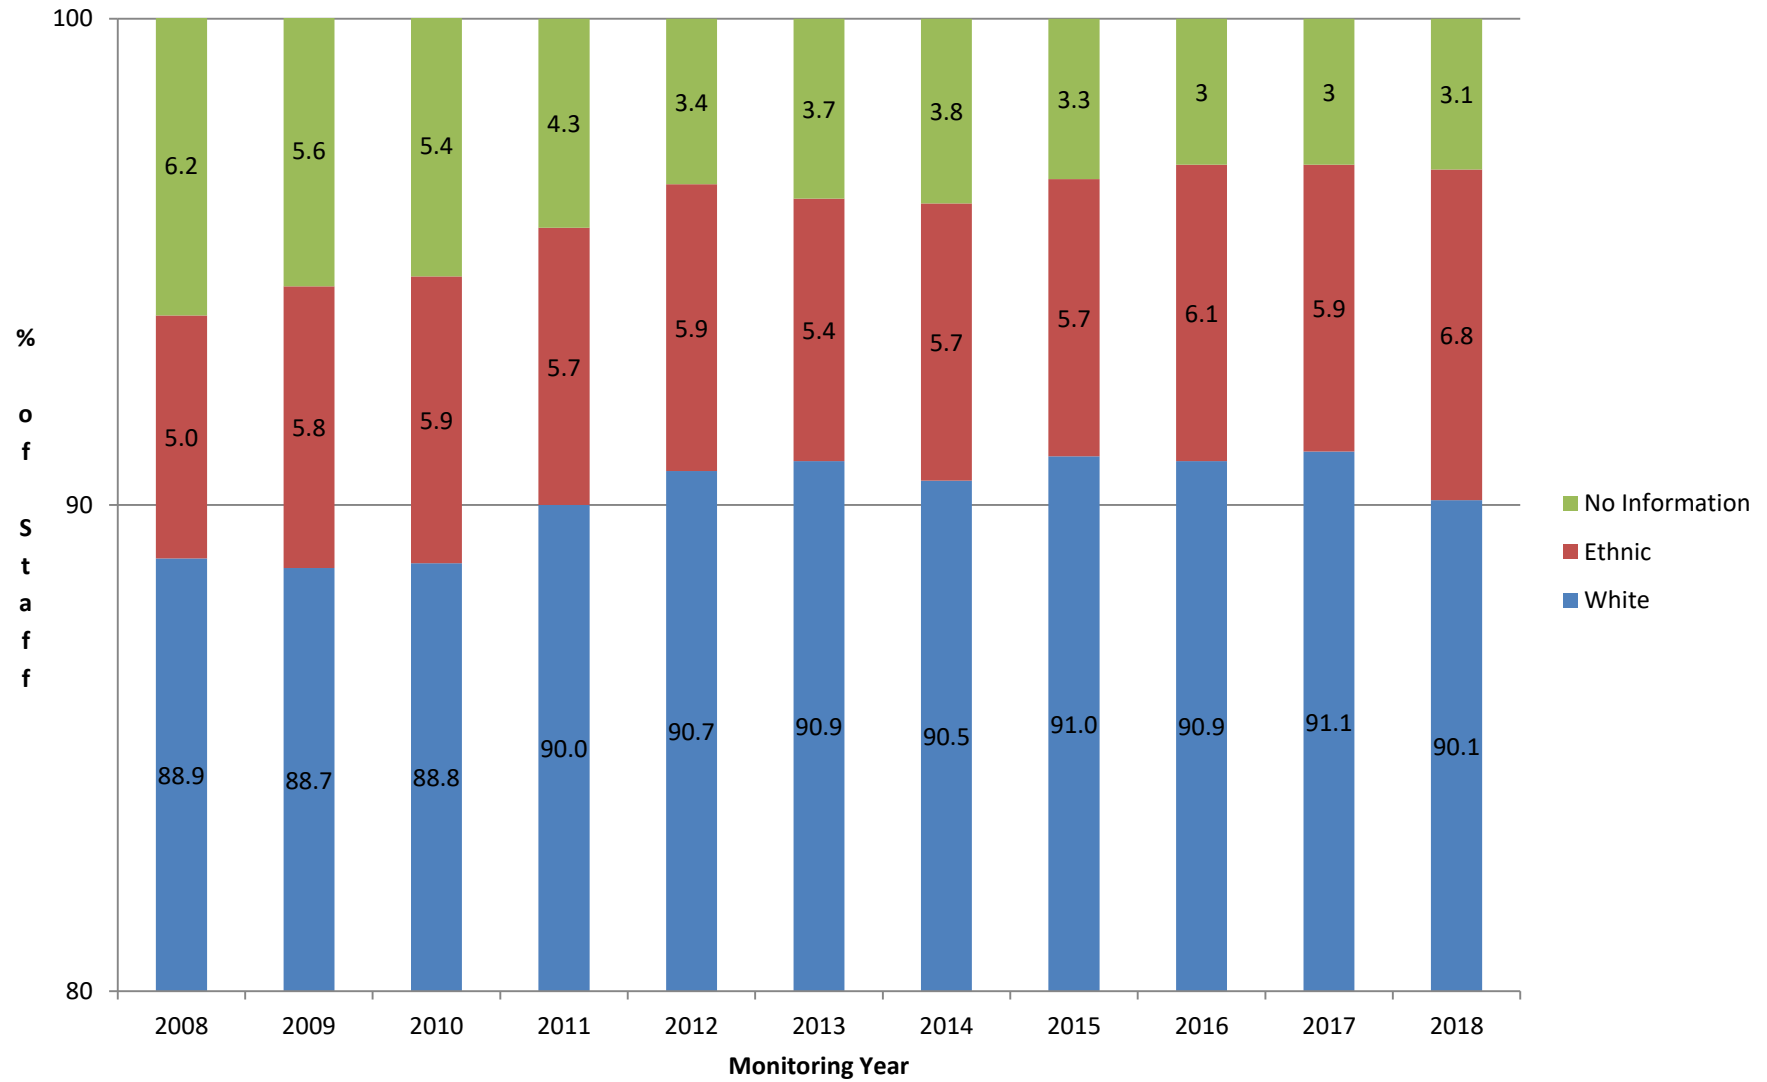

Ethnicity Full time Workforce 2008-2018

Academic Staff - Full Time 2008-2018 excl Student Staff

Academic Related Staff - Full Time 2008-2018 excl Student Staff

Clerical Staff - Full Time 2008-2018 excl Student Staff

Operational Staff - Full Time 2008-2018 excl Student Staff

Research Staff - Full Time 2008-2018 excl Student Staff

Technical Staff - Full Time 2008-2018 excl Student Staff