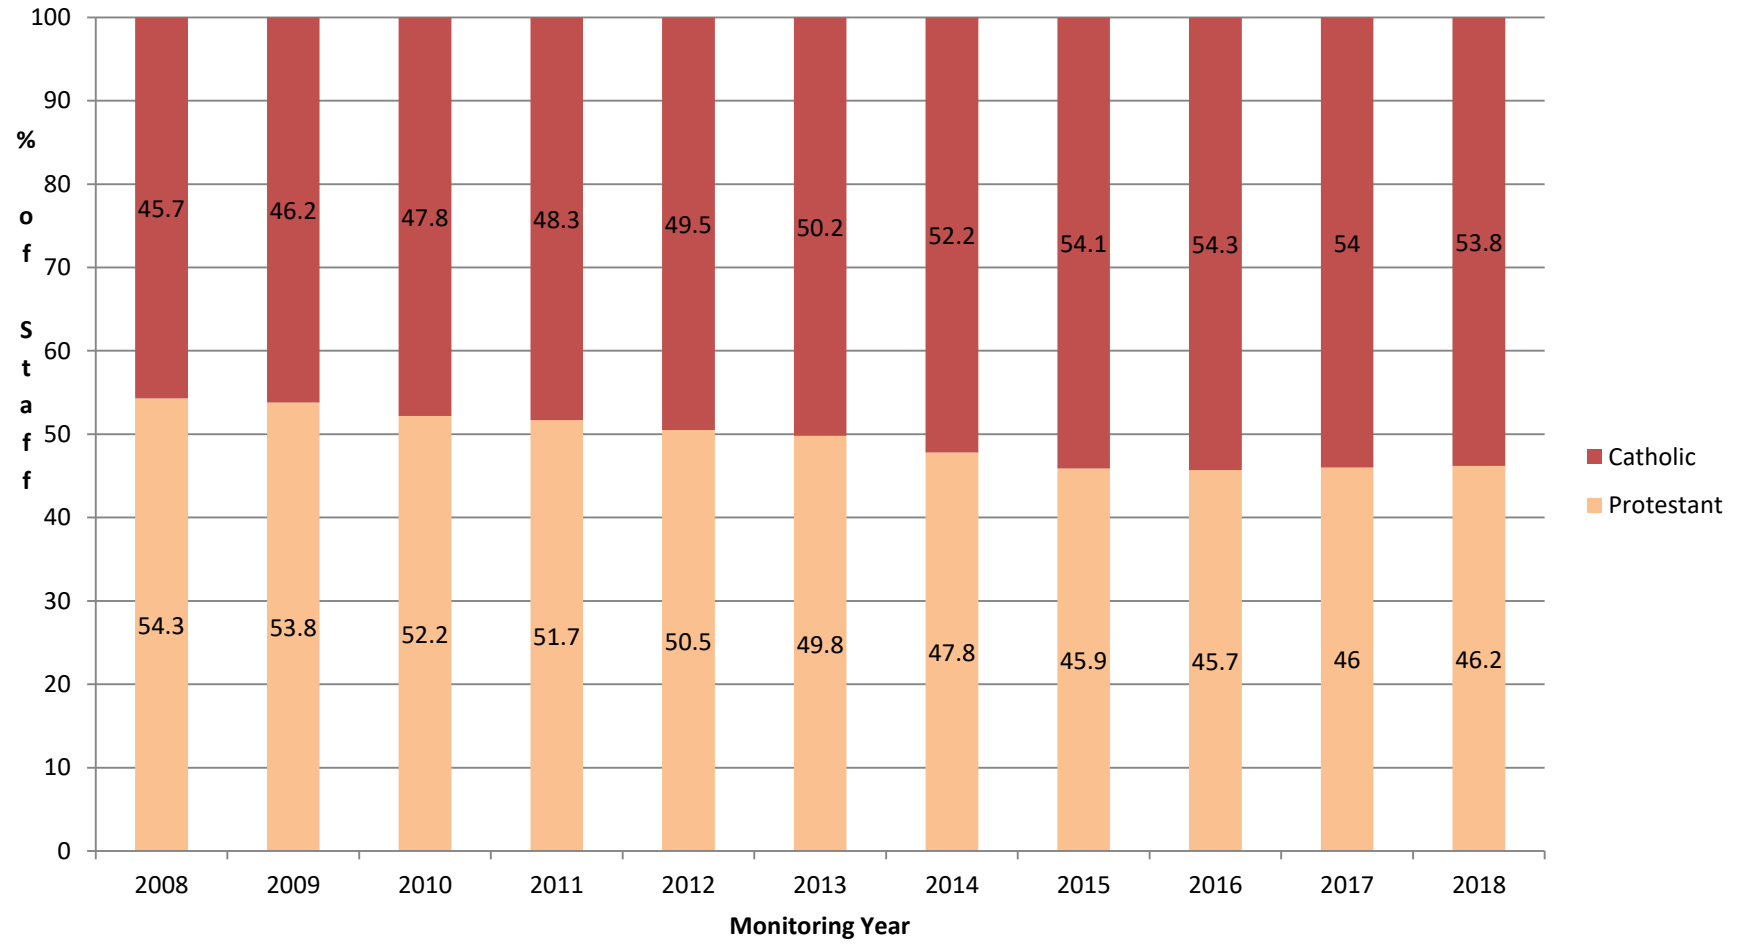

**Community Background - Full Time Workforce 2008-2018
(Excluding Non-Determined)**

Academic Staff - Full Time 2008-2018 (Excluding Non-Determined)

Academic Related Staff - Full Time 2008-2018 (Excluding Non-Determined)

Clerical Staff - Full Time 2008-2018 (Excluding Non-Determined)

Operational Staff - Full Time 2008-2018 (Excluding Non-Determined)

Research Staff - Full Time 2008-2018 (Excluding Non-Determined)

Technical Staff - Full Time 2008-2018 (Excluding Non-Determined)