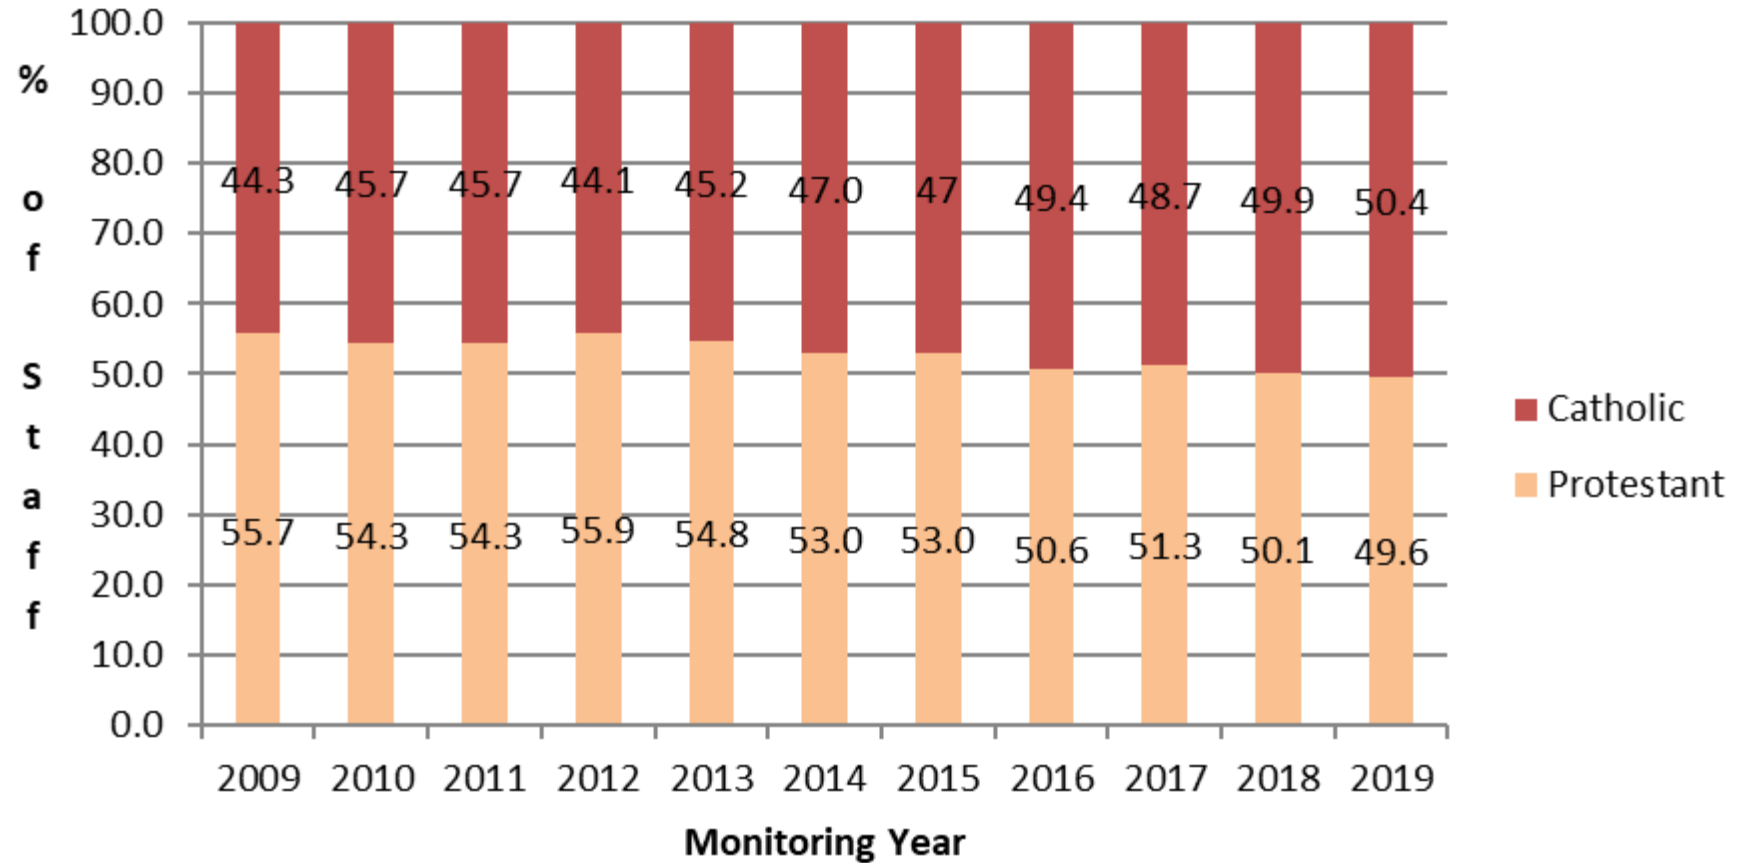

Community Background - Full Time Workforce 2009-2019 (Excluding Non-Determined)

Academic Staff - Full Time 2009-2019 (Excluding Non-Determined)

Academic Related Staff - Full Time 2009-2019 (Excluding Non-Determined)

Clerical Staff - Full Time 2009-2019 (Excluding Non-Determined)

Research Staff - Full Time 2009-2019 (Excluding Non-Determined)

Technical Staff - Full Time 2009-2019 (Excluding Non-Determined)

Operational Staff - Full Time 2009-2019 (Excluding Non-Determined)