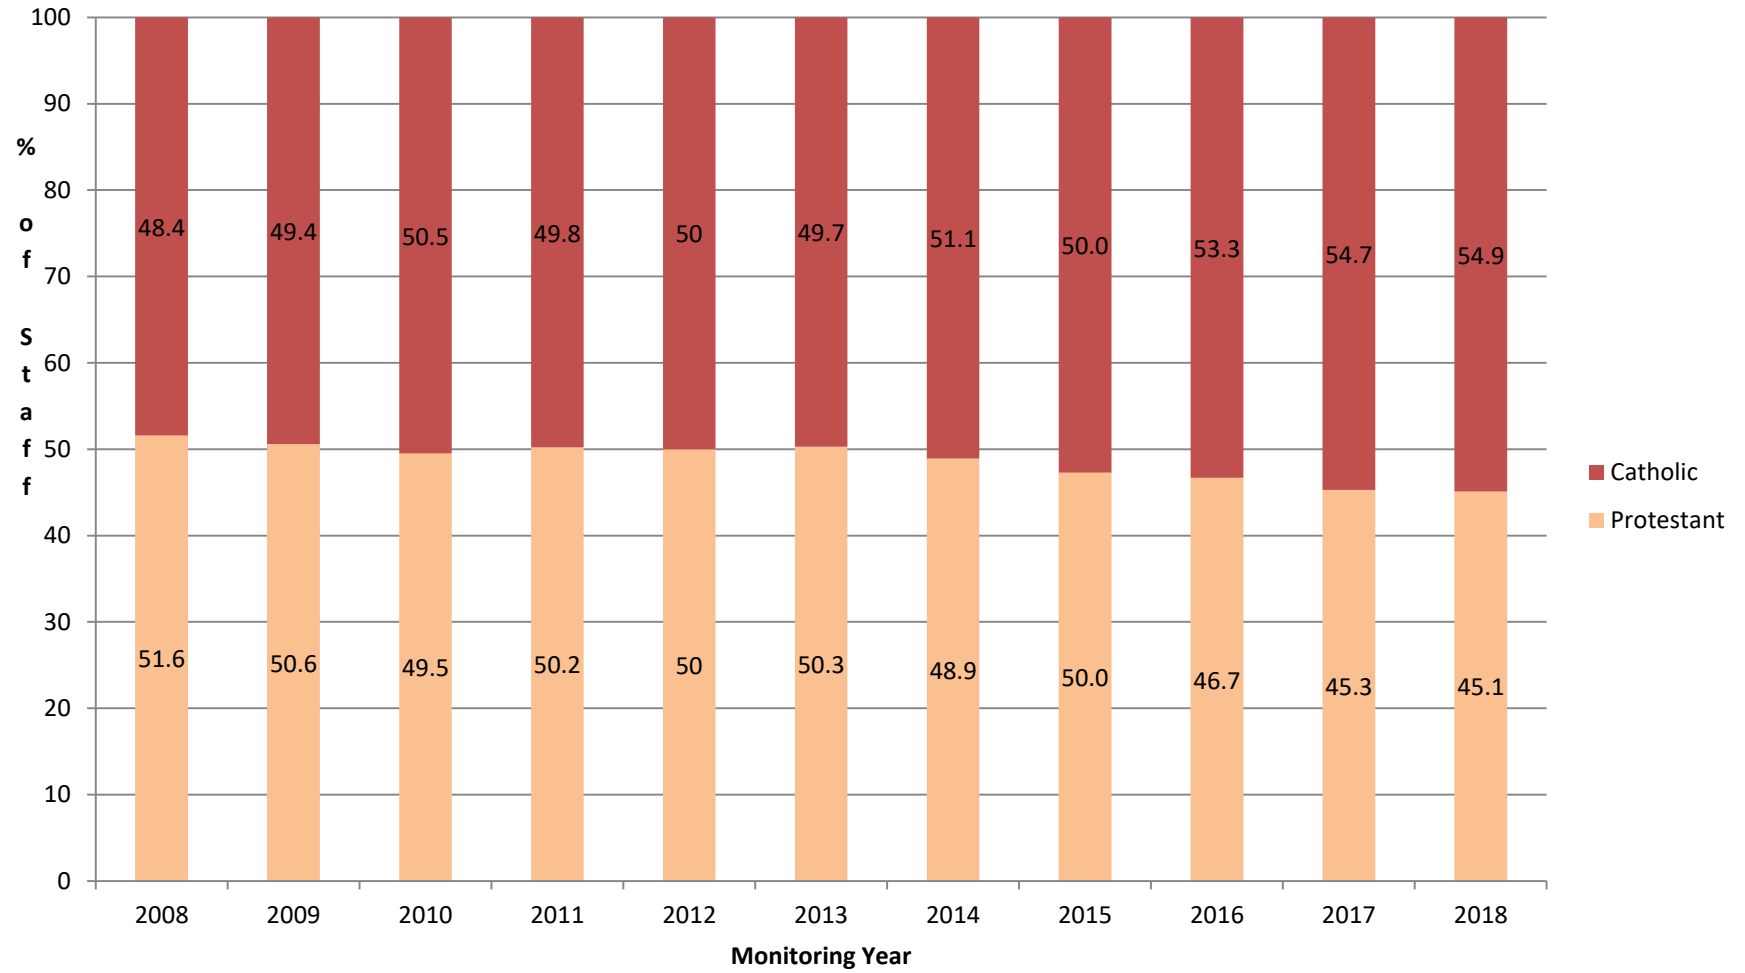

**Community Background - Full Time Workforce 2008-2018
(Excluding Non-Determined)**

Academic Staff - Full Time 2008-2018 (Excluding Non-Determined)

Academic Related Staff - Full Time 2008-2018 (Excluding Non-Determined)

Clerical Staff - Full Time 2008-2018 (Excluding Non-Determined)

Operational Staff - Full Time 2008-2018 (Excluding Non-Determined)

Research Staff - Full Time 2008-2018 (Excluding Non-Determined)

Technical Staff - Full Time 2008-2018 (Excluding Non-Determined)