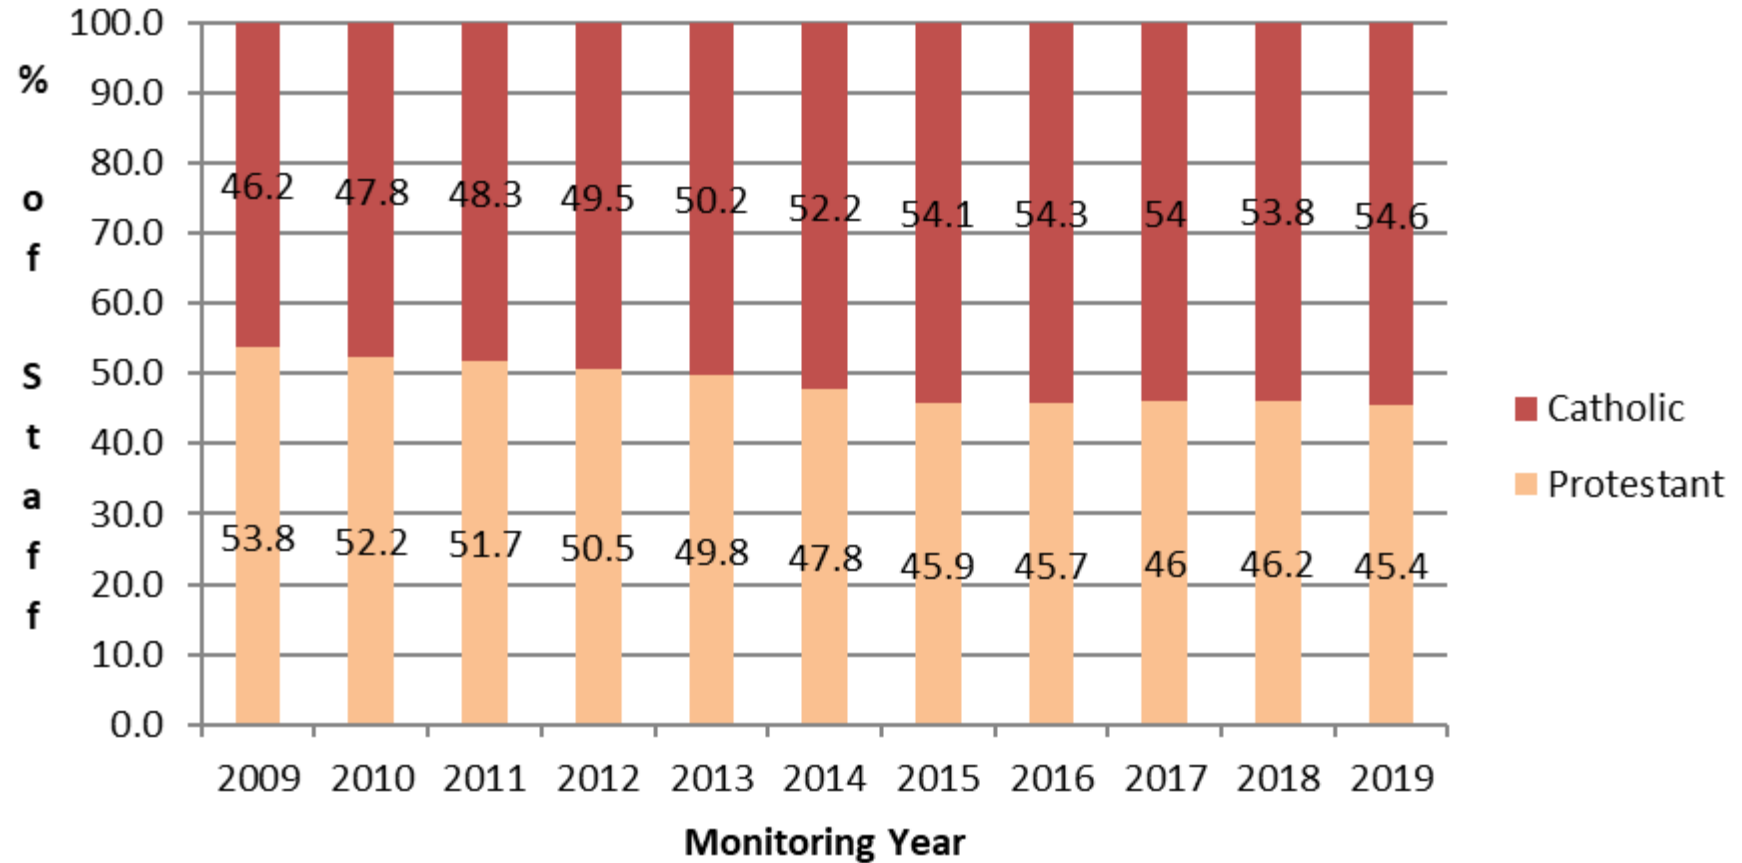

Community Background - Full Time Workforce 2009-2019 (Excluding Non-Determined)

Academic Staff - Full Time 2009-2019 (Excluding Non-Determined)

Academic Related Staff - Full Time 2009-2019 (Excluding Non-Determined)