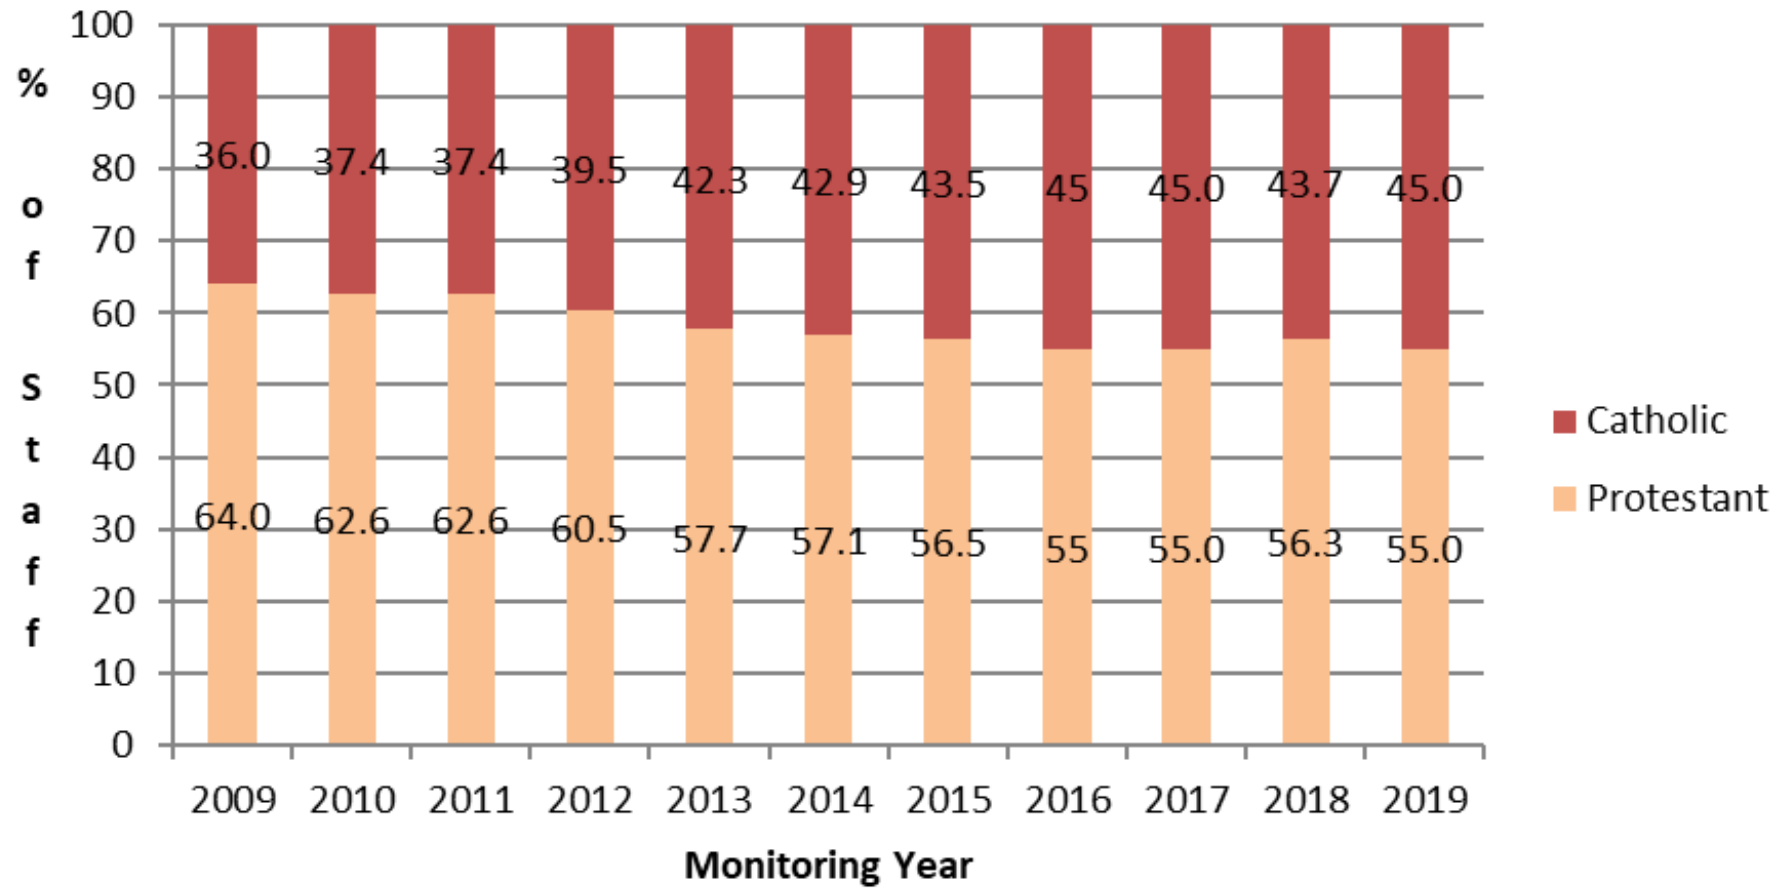

Technical Staff - Full Time 2009-2019 (Excluding Non-Determined)