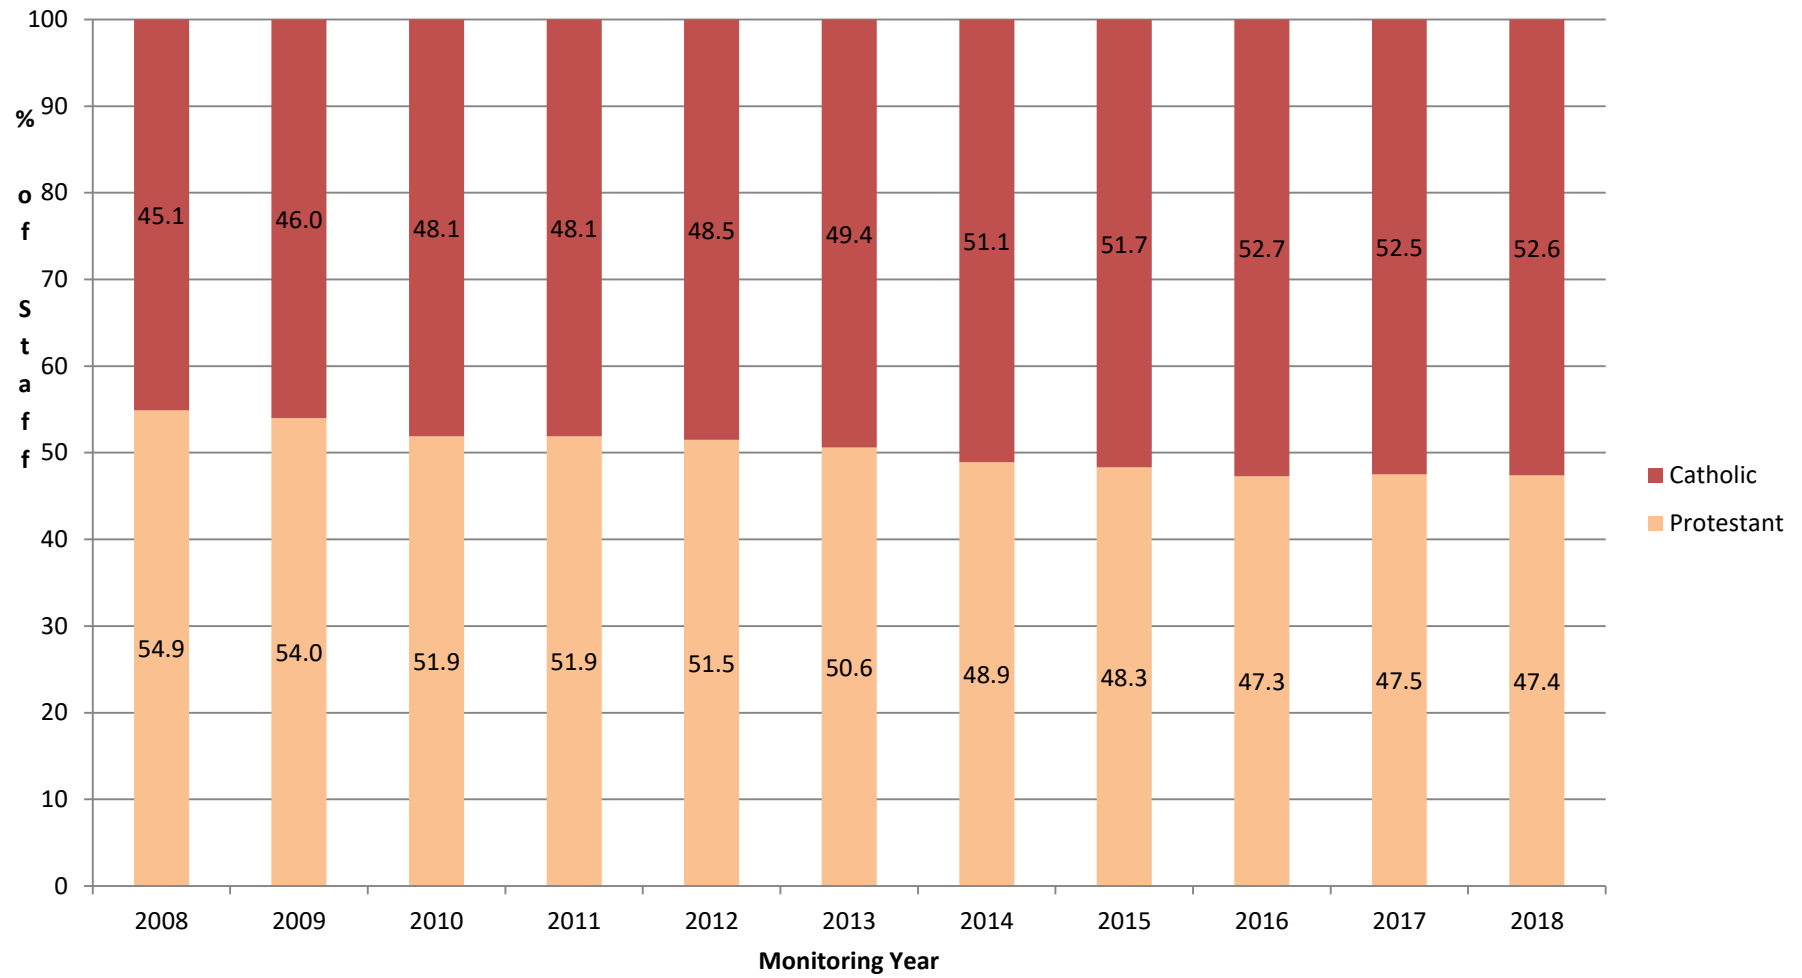

**Community Background - Full Time Workforce 2008-2018
(Excluding Non-Determined)**

Academic Staff - Full Time 2008-2018 (Excluding Non-Determined)

Academic Related Staff - Full Time 2008-2018 (Excluding Non-Determined)

Clerical Staff - Full Time 2008-2018 (Excluding Non-Determined)

Operational Staff - Full Time 2008-2018 (Excluding Non-Determined)

Research Staff - Full Time 2008-2018 (Excluding Non-Determined)

Technical Staff - Full Time 2008-2018 (Excluding Non-Determined)