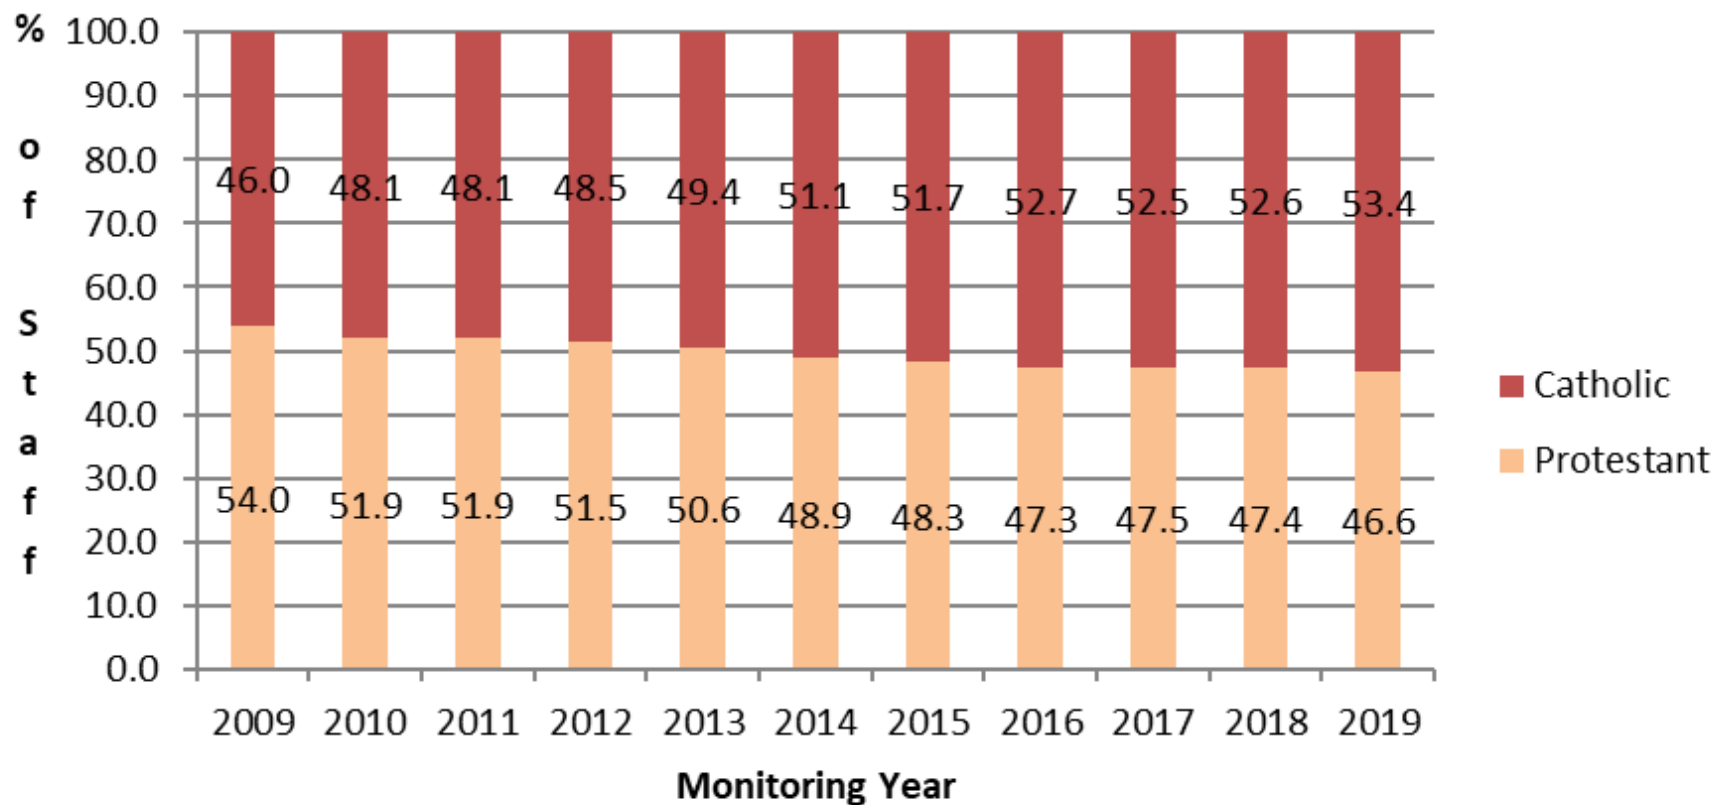

Community Background - Full Time Workforce 2009-2019 (Excluding Non-Determined)

Academic Staff - Full Time 2009-2019 (Excluding Non-Determined)

Academic Related Staff - Full Time 2009-2019 (Excluding Non-Determined)