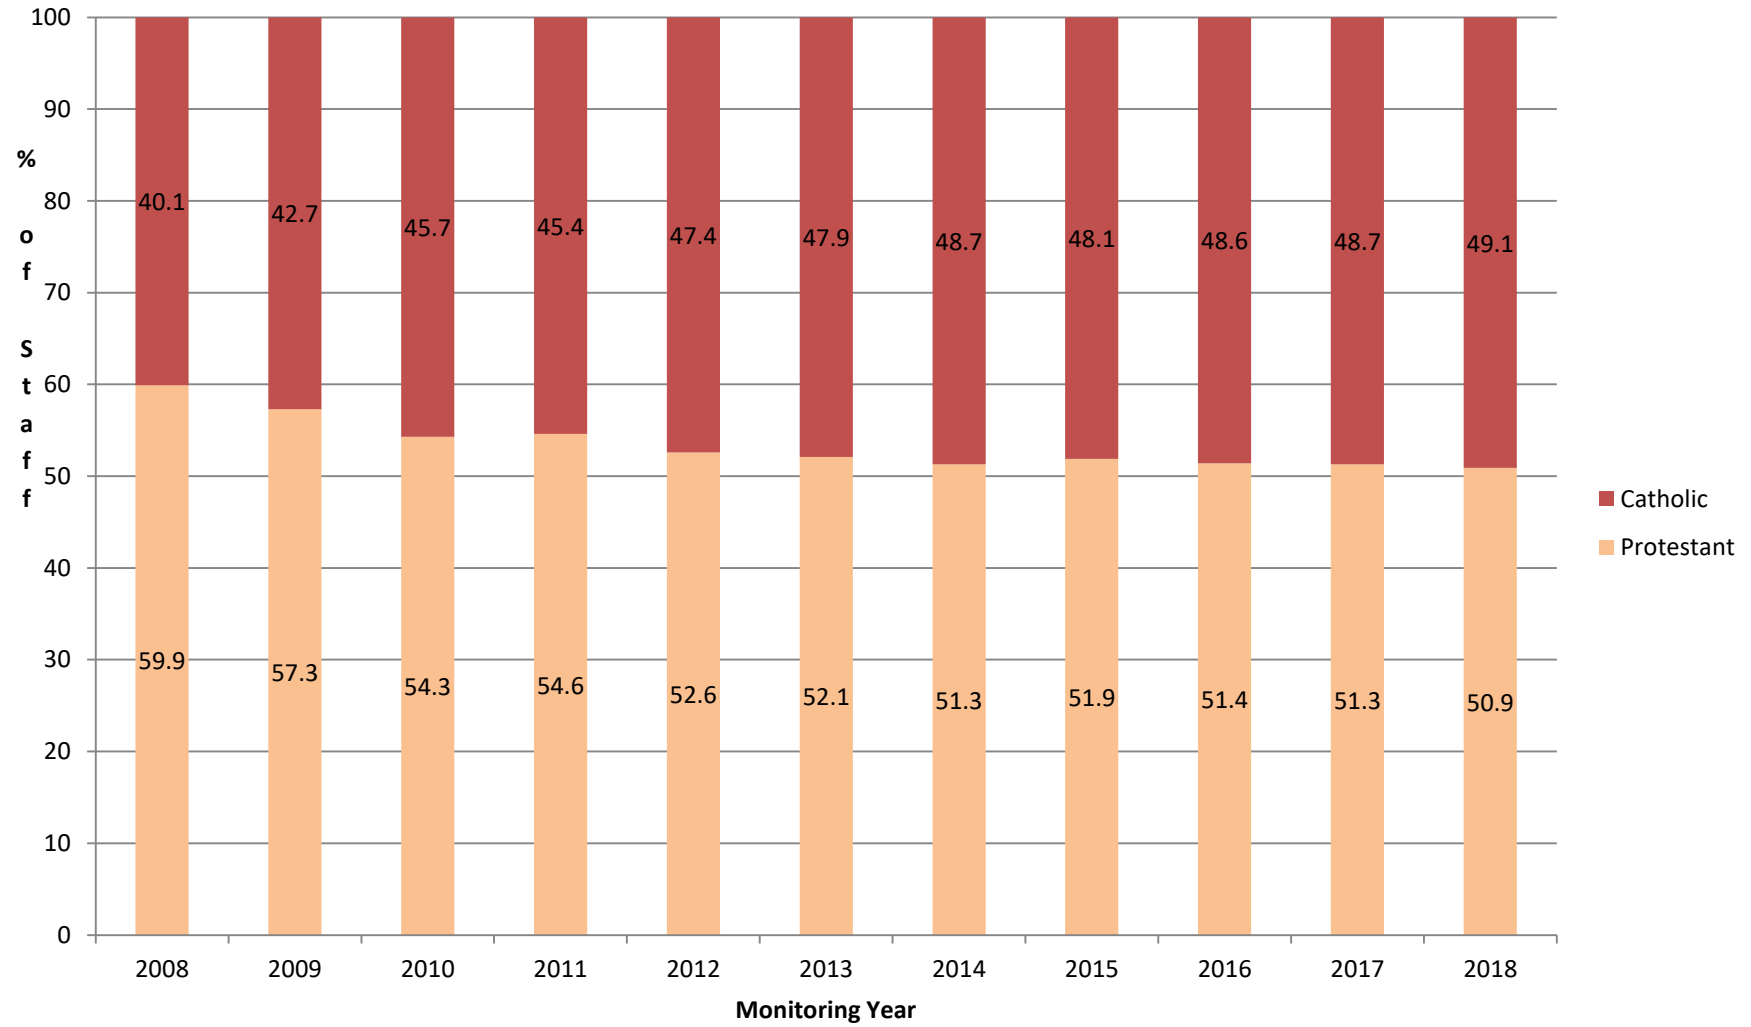

**Community Background - Full Time Workforce 2008-2018
(Excluding Non-Determined)**

Academic Staff - Full Time 2008-2018 (Excluding Non-Determined)

Academic Related Staff - Full Time 2008-2018 (Excluding Non-Determined)

Clerical Staff - Full Time 2008-2018 (Excluding Non-Determined)

Operational Staff - Full Time 2008-2018 (Excluding Non-Determined)

Research Staff - Full Time 2008-2018 (Excluding Non-Determined)

Technical Staff - Full Time 2008-2018 (Excluding Non-Determined)