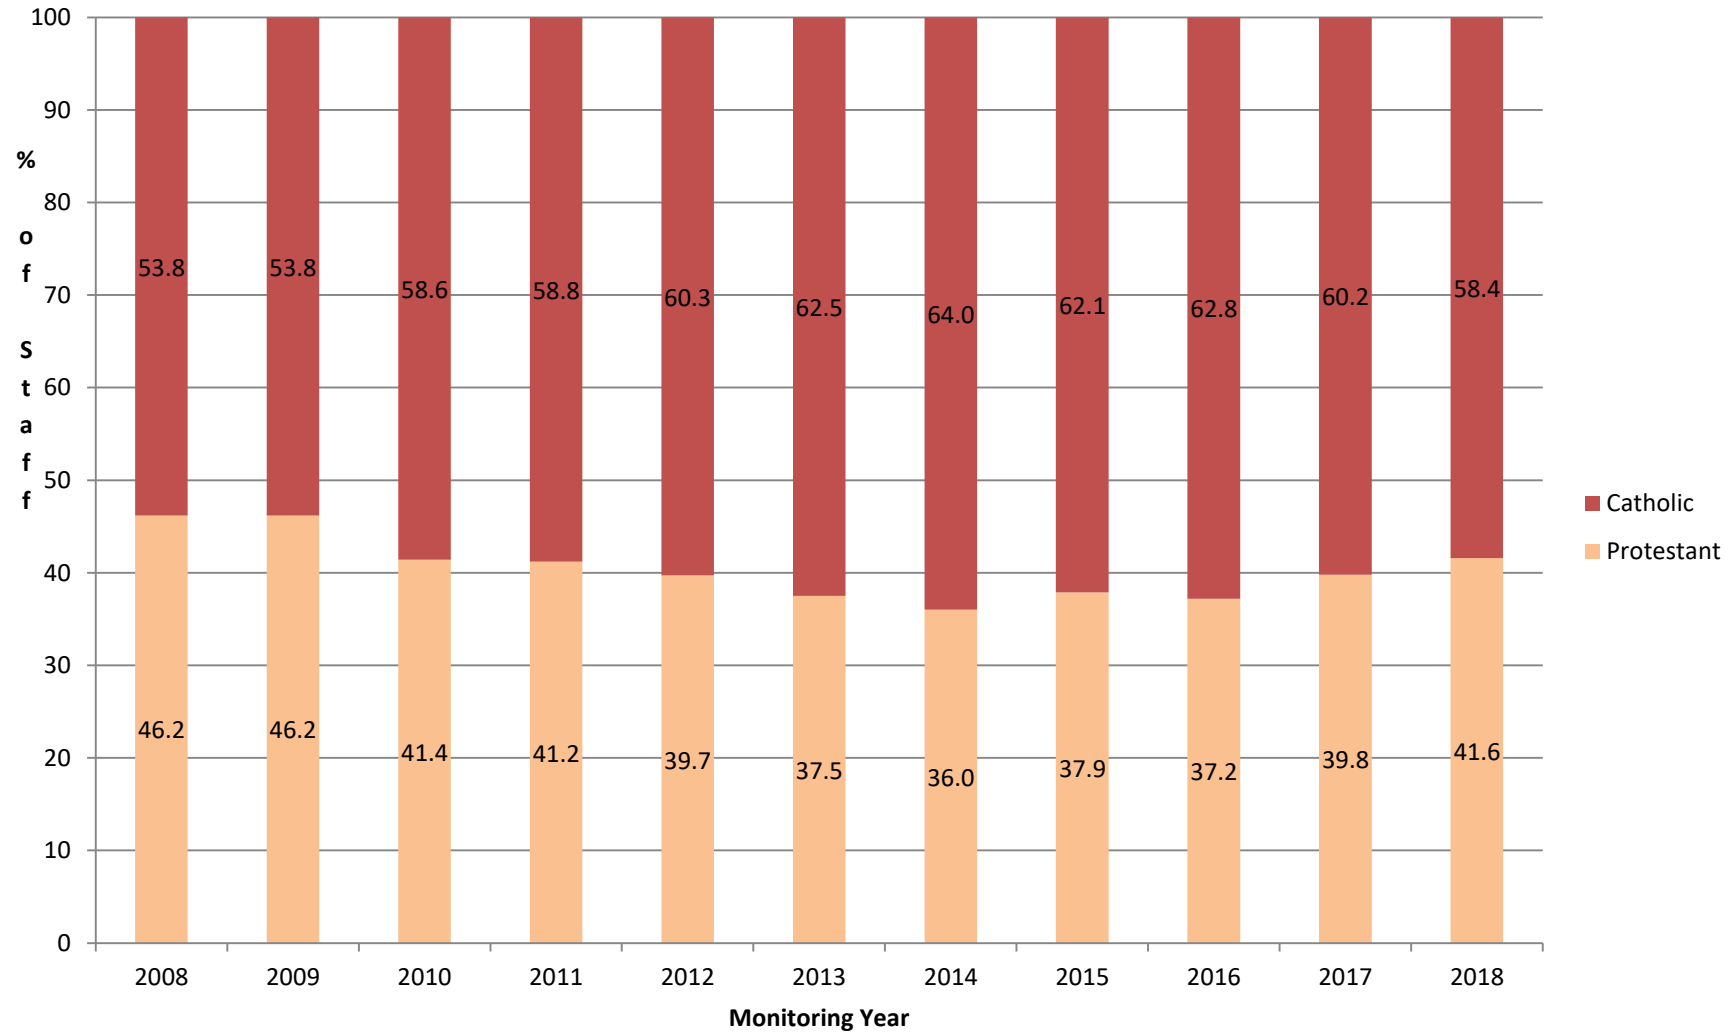

**Community Background - Full Time Workforce 2008-2018
(Excluding Non-Determined)**

Academic Staff - Full Time 2008-2018 (Excluding Non-Determined)

Academic Related Staff - Full Time 2008-2018 (Excluding Non-Determined)

Clerical Staff - Full Time 2008-2018 (Excluding Non-Determined)

Operational Staff - Full Time 2008-2018 (Excluding Non-Determined)

Research Staff - Full Time 2008-2018 (Excluding Non-Determined)

Technical Staff - Full Time 2008-2018 (Excluding Non-Determined)