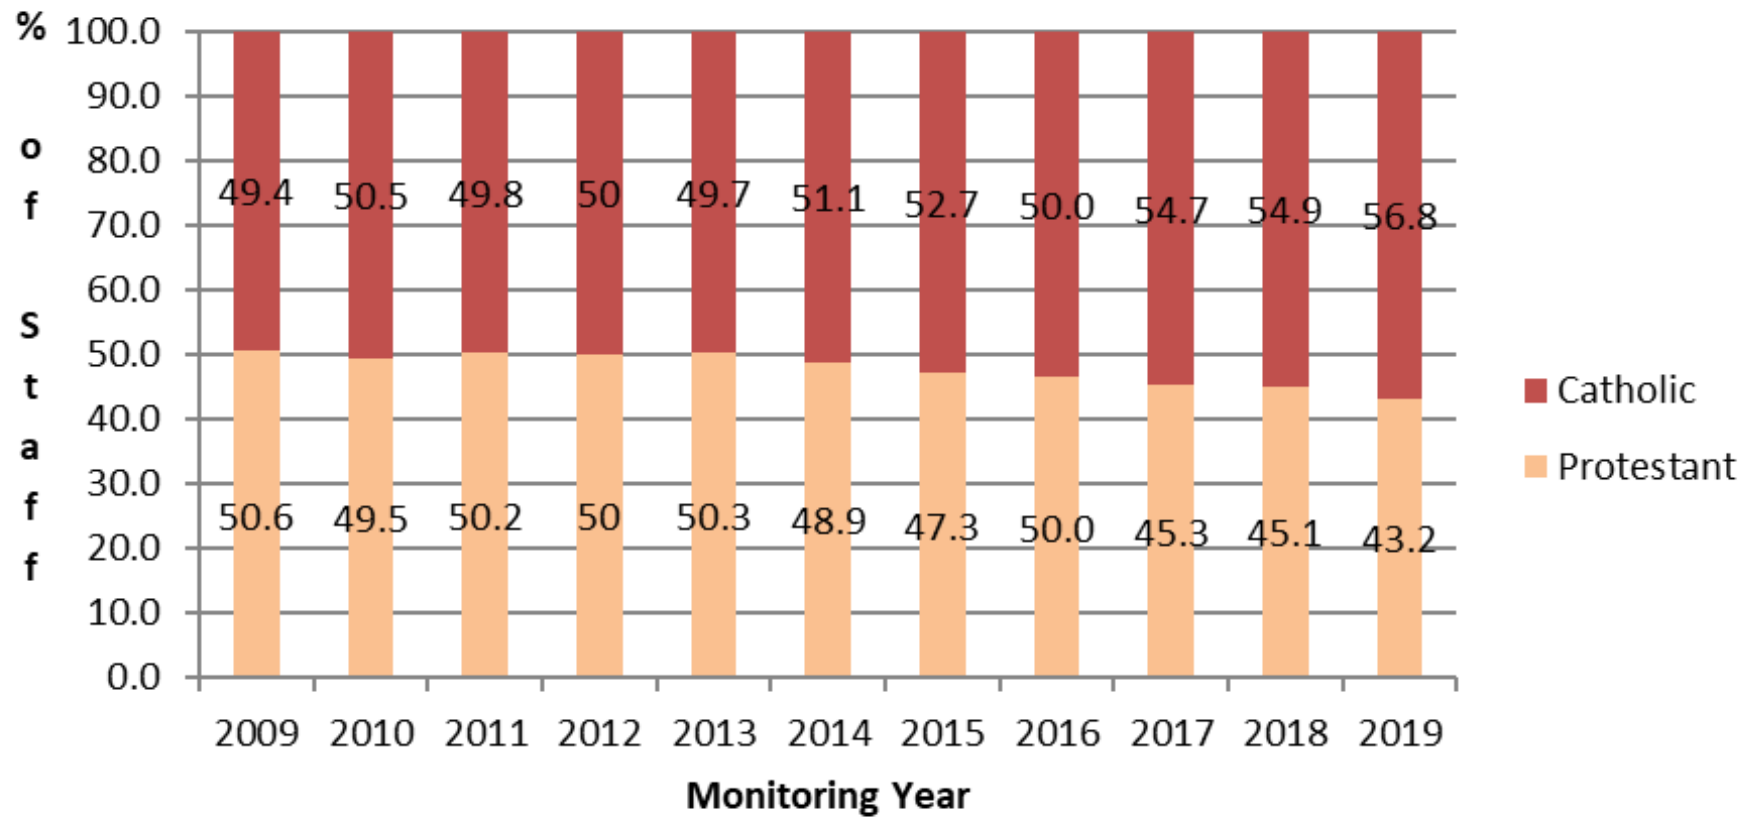

Community Background - Full Time Workforce 2009-2019 (Excluding Non-Determined)

Academic Staff - Full Time 2009-2019 (Excluding Non-Determined)

Academic Related Staff - Full Time 2009-2019 (Excluding Non-Determined)