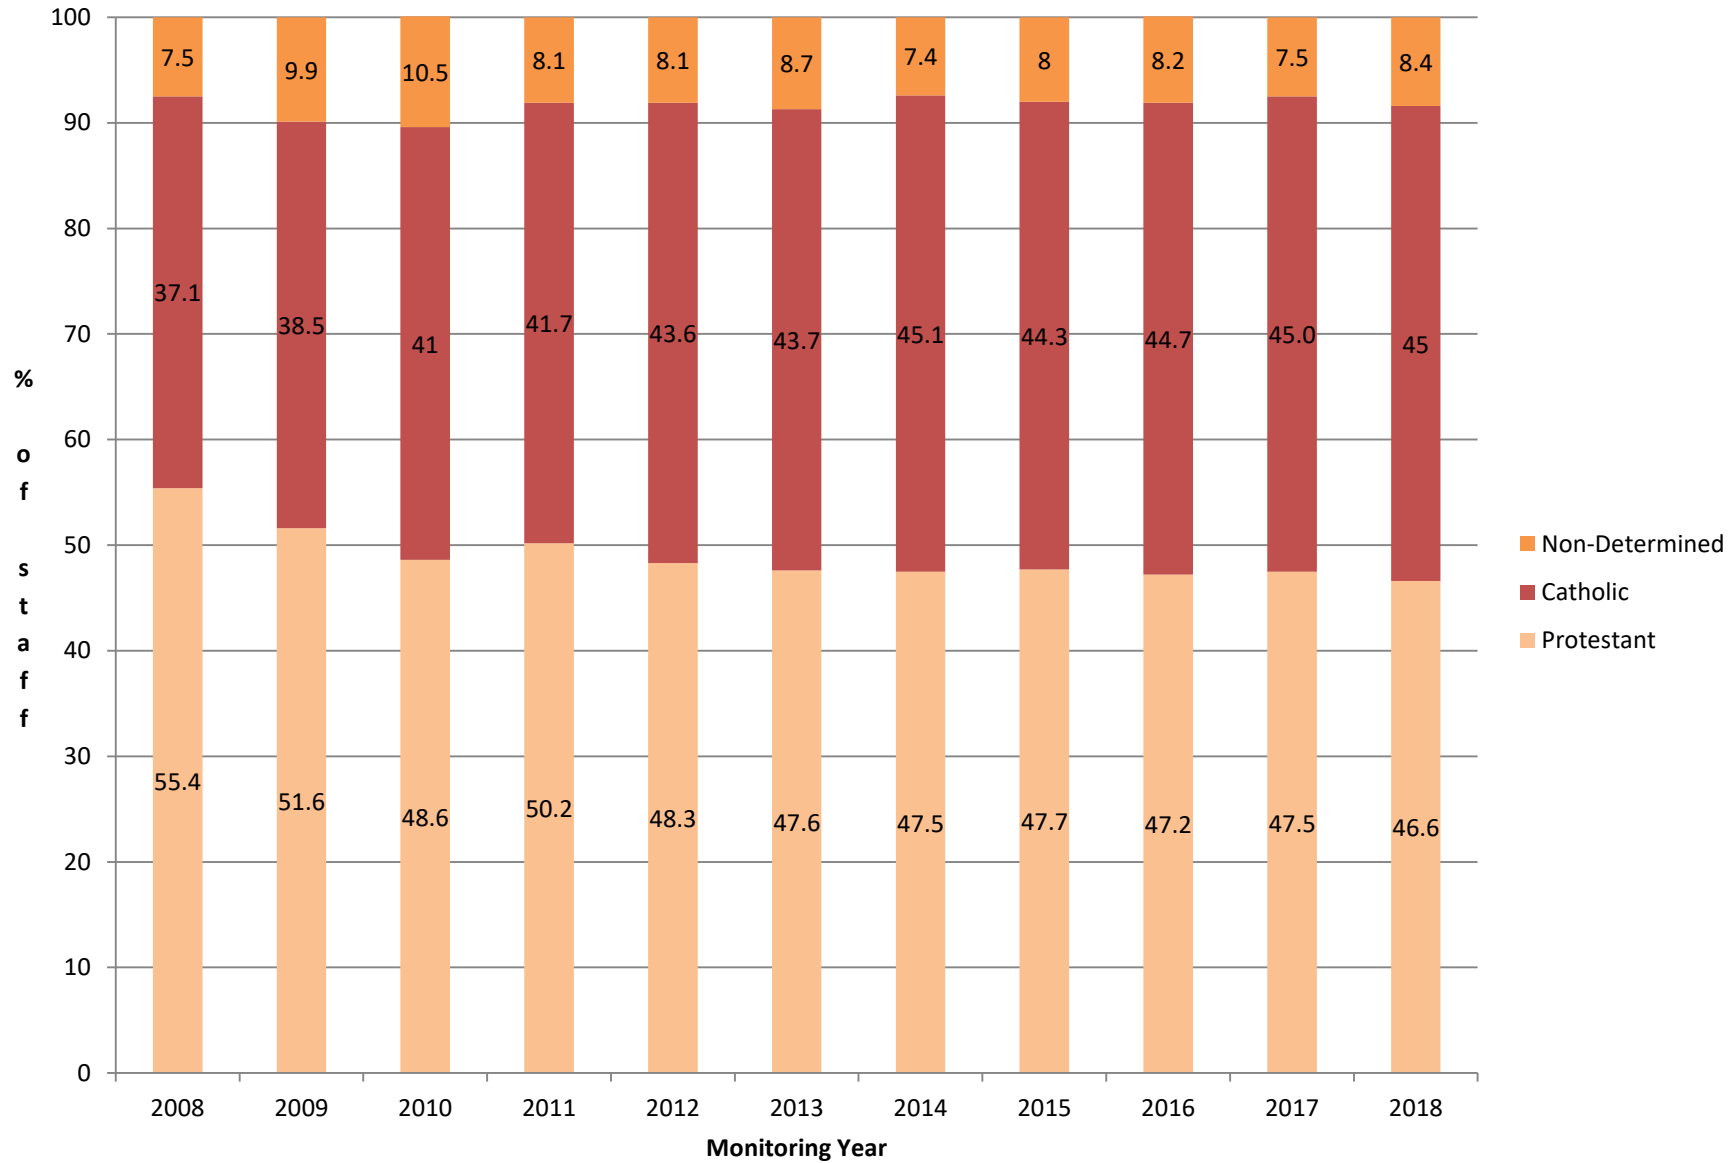

Community Background - Full Time Staff 2008-2018 excl Student Staff

Academic Staff - Full Time 2008-2018 Excl Student Staff

Academic Related Staff - Full Time 2008-2018 excl Student Staff

Clerical Staff - Full Time 2008-2018 excl Student Staff

Operational Staff - Full Time 2008-2018 excl Student Staff

Research Staff - Full Time 2008-2018 Excl Student Staff

Technical Staff - Full Time 2008-2018 excl Student Staff