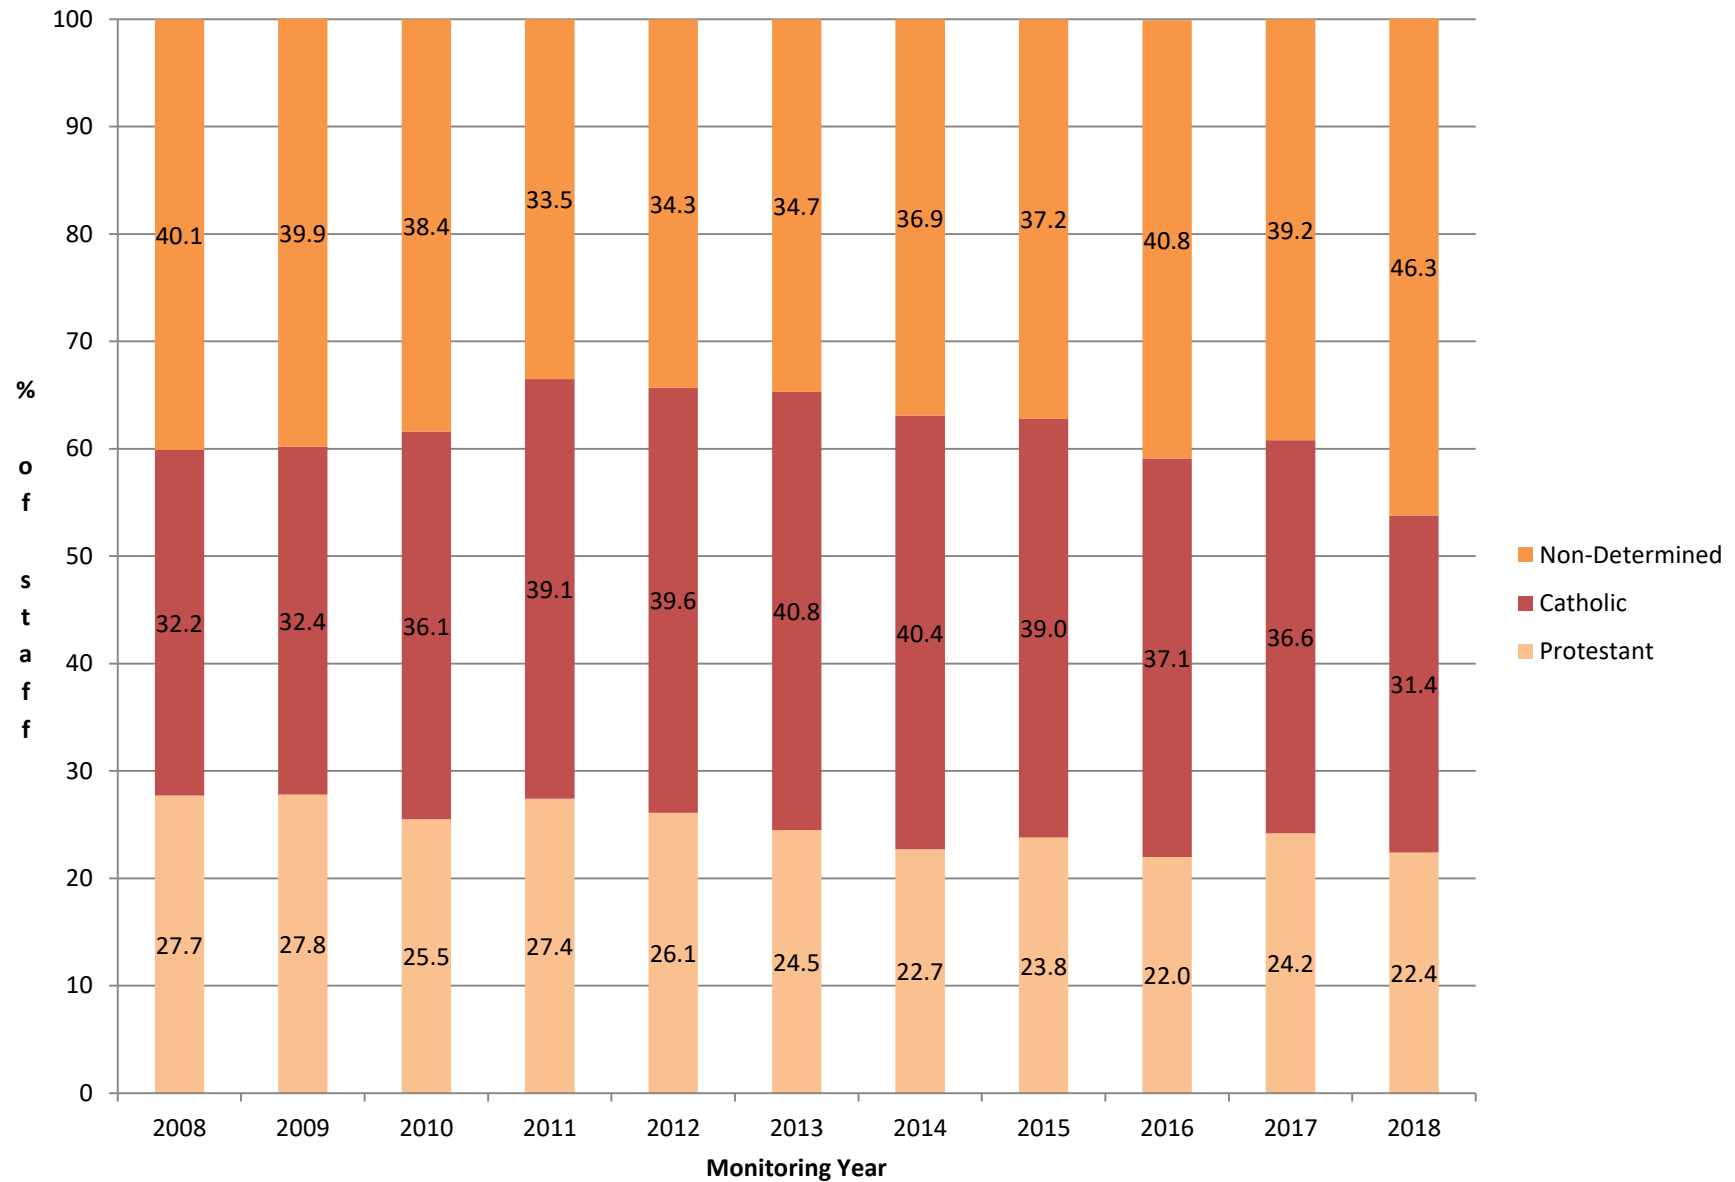

Community Background - Full Time Staff 2008-2018 excl Student Staff

Academic Staff - Full Time 2008-2018 Excl Student Staff

Academic Related Staff - Full Time 2008-2018 excl Student Staff

Clerical Staff - Full Time 2008-2018 excl Student Staff

Operational Staff - Full Time 2008-2018 excl Student Staff

Research Staff - Full Time 2008-2018 Excl Student Staff

Technical Staff - Full Time 2008-2018 excl Student Staff