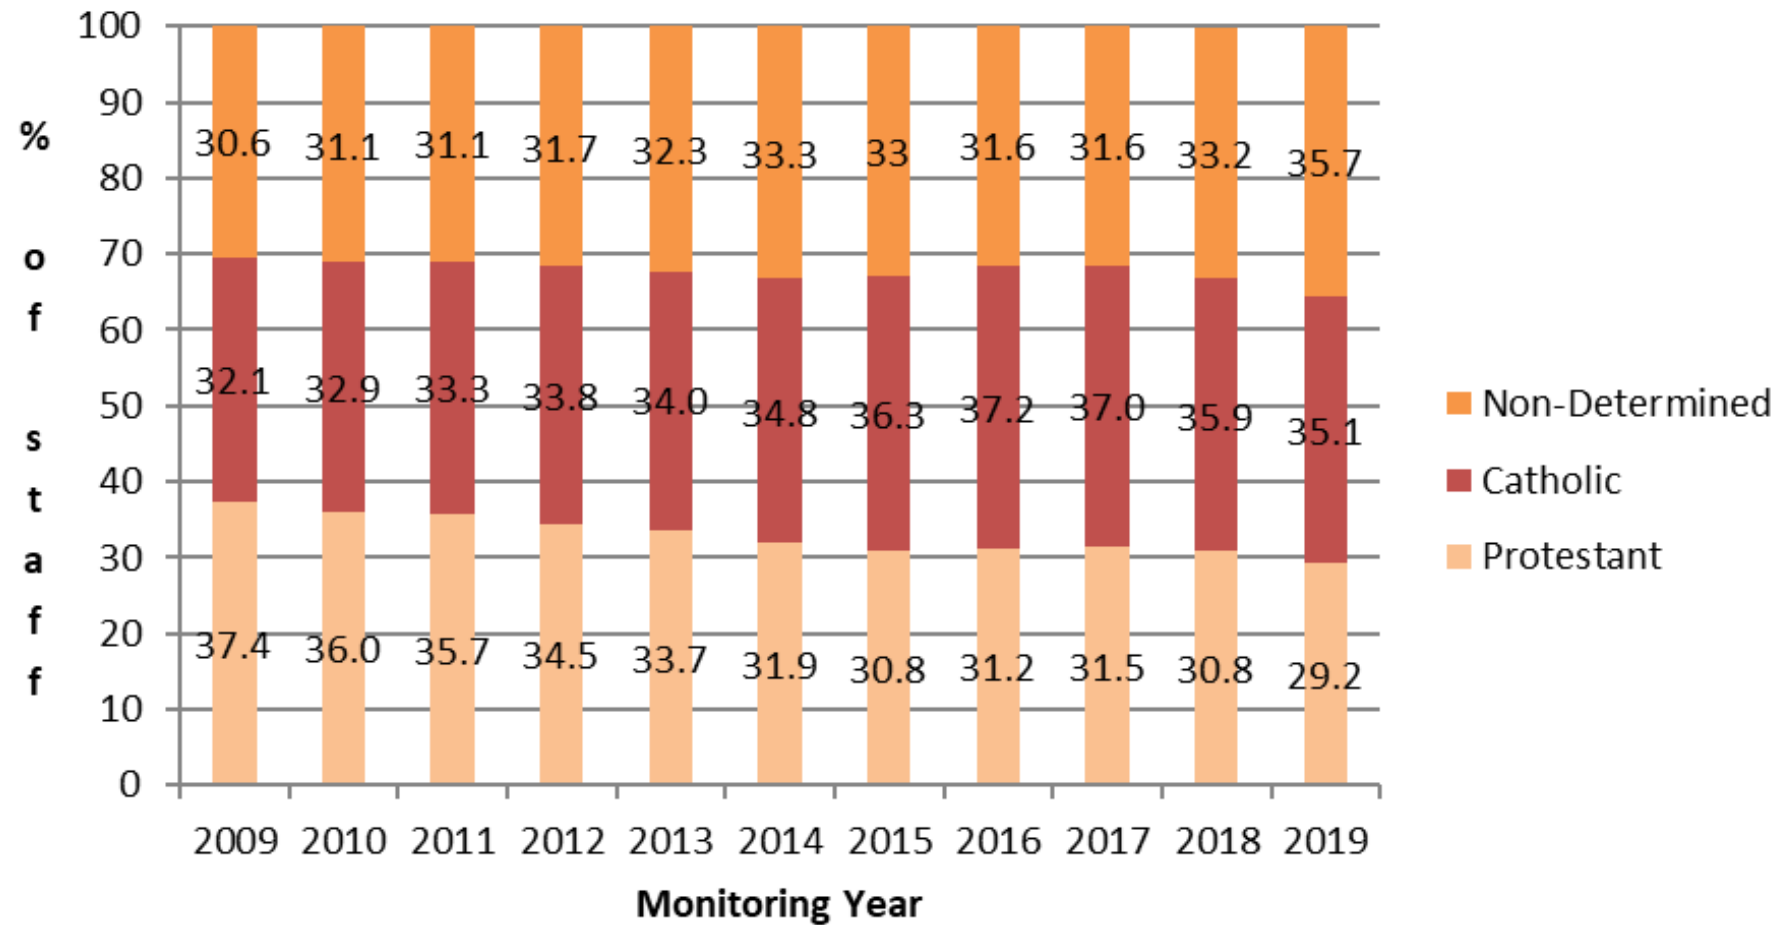

Community Background - Full Time Staff 2009-2019 excl Student Staff

Academic Staff - Full Time 2009-2019 Excl Student Staff

Academic Related Staff - Full Time 2009-2019 excl Student Staff

Clerical Staff - Full Time 2009-2019 excl Student Staff