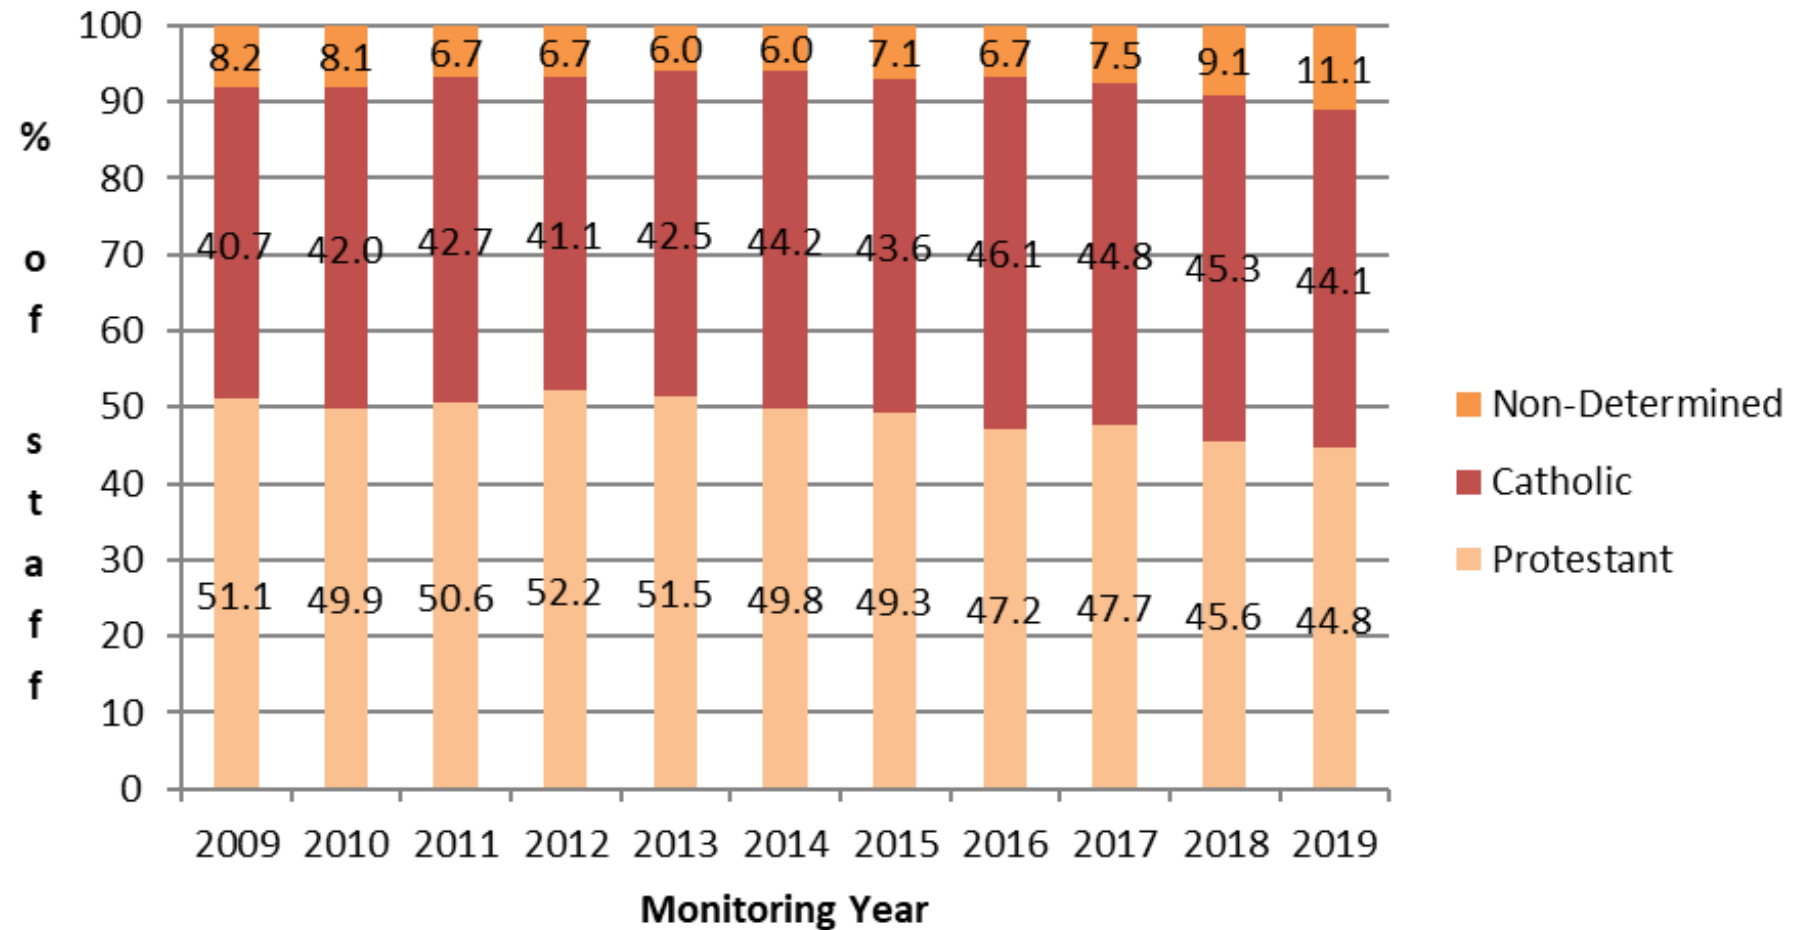

Community Background - Full Time Staff 2009-2019 excl Student Staff

Academic Staff - Full Time 2009-2019 Excl Student Staff

Academic Related Staff - Full Time 2009-2019 excl Student Staff

Clerical Staff - Full Time 2009-2019 excl Student Staff