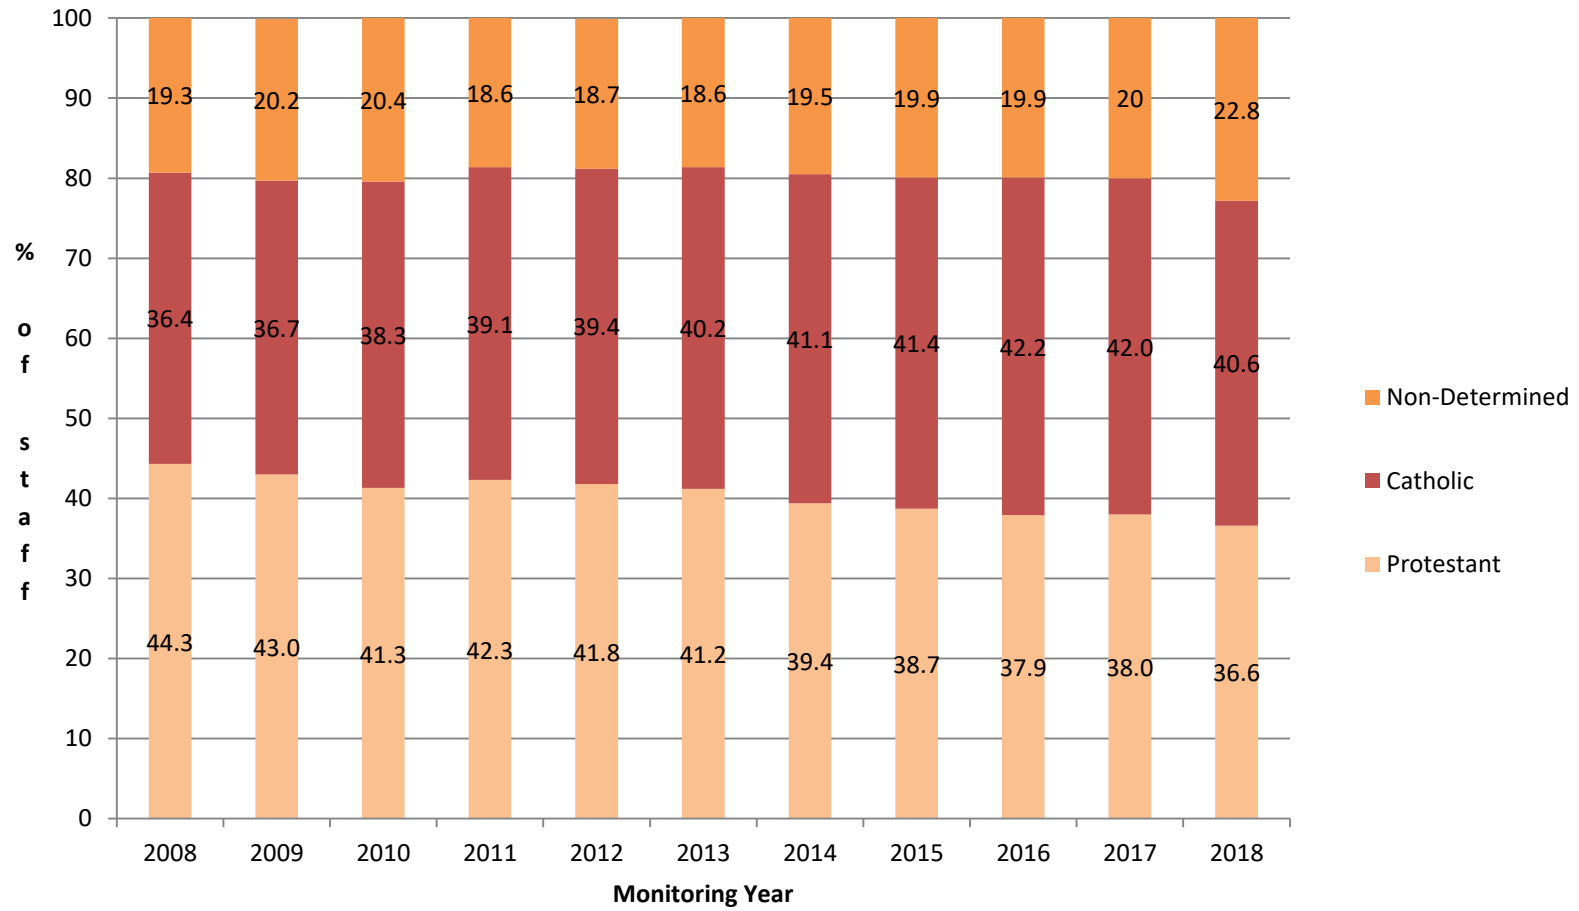

Community Background - Full Time Staff 2008-2018 excl Student Staff

Academic Staff - Full Time 2008-2018 Excl Student Staff

Academic Related Staff - Full Time 2008-2018 excl Student Staff

Clerical Staff - Full Time 2008-2018 excl Student Staff

Operational Staff - Full Time 2008-2018 excl Student Staff

Research Staff - Full Time 2008-2018 Excl Student Staff

Technical Staff - Full Time 2008-2018 excl Student Staff