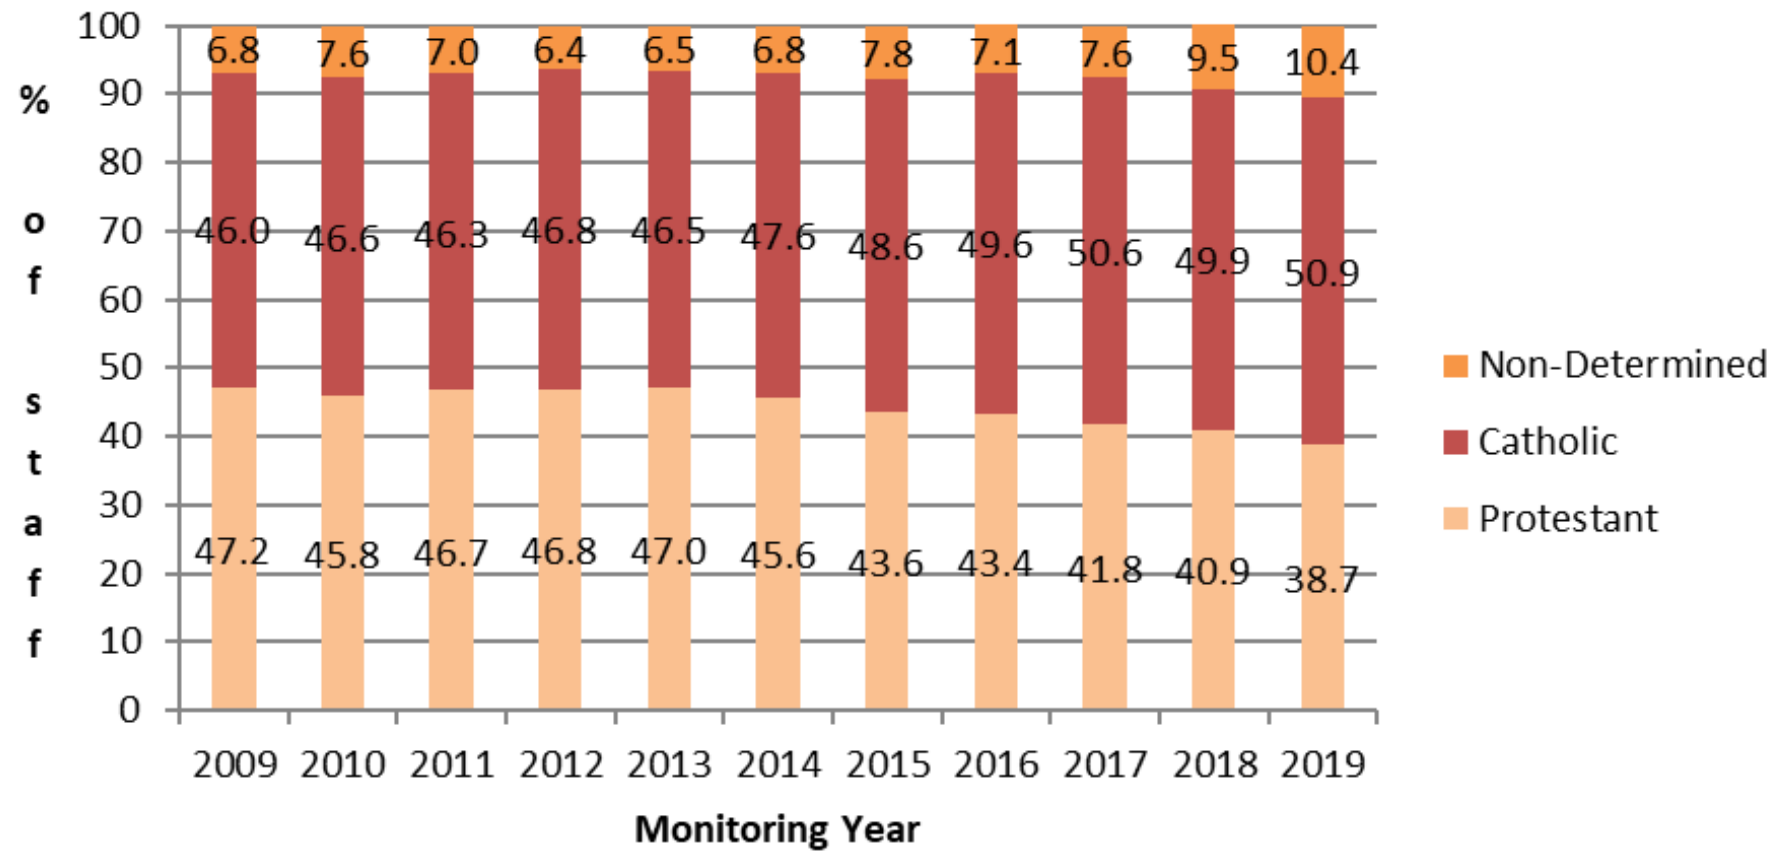

Community Background - Full Time Staff 2009-2019 excl Student Staff

Academic Staff - Full Time 2009-2019 Excl Student Staff

Academic Related Staff - Full Time 2009-2019 excl Student Staff

Clerical Staff - Full Time 2009-2019 excl Student Staff

Research Staff - Full Time 2009-2019 Excl Student Staff

Technical Staff - Full Time 2009-2019 excl Student Staff

Operational Staff - Full Time 2009-2019 excl Student Staff