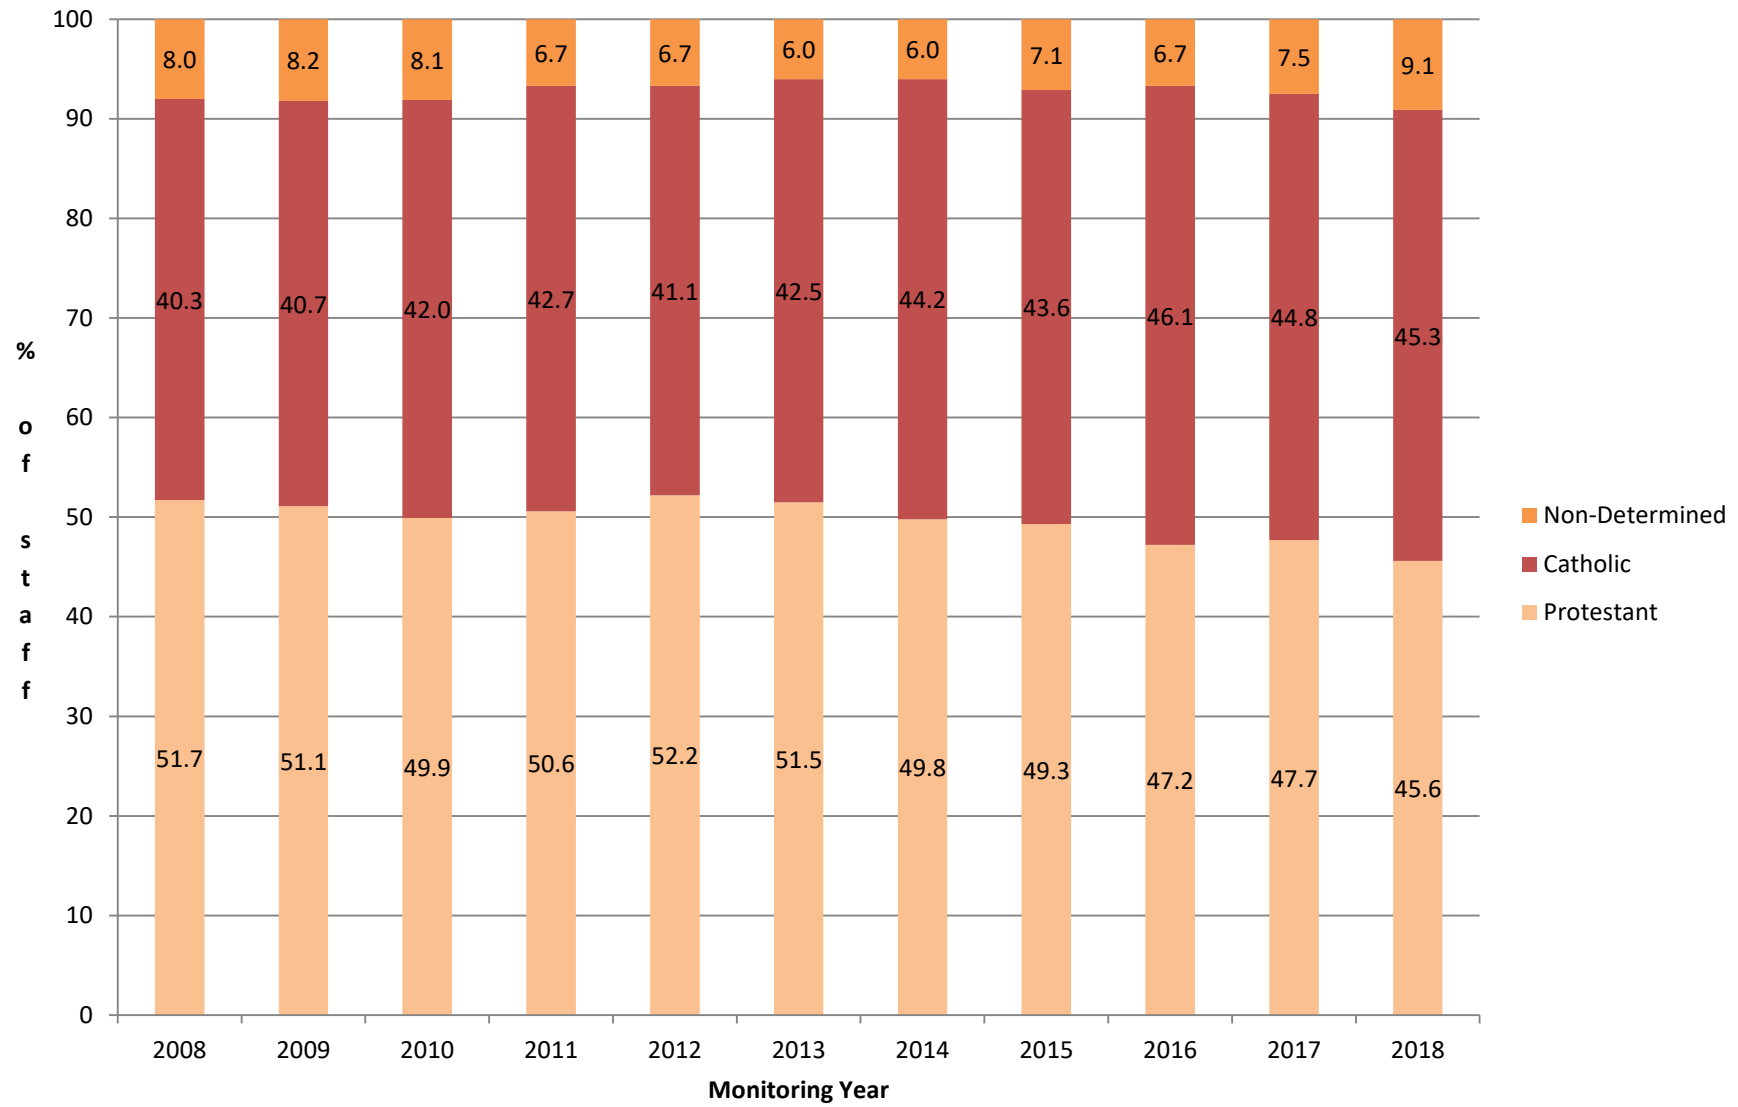

Community Background - Full Time Staff 2008-2018 excl Student Staff

Academic Staff - Full Time 2008-2018 Excl Student Staff

Academic Related Staff - Full Time 2008-2018 excl Student Staff

Clerical Staff - Full Time 2008-2018 excl Student Staff

Operational Staff - Full Time 2008-2018 excl Student Staff

Research Staff - Full Time 2008-2018 Excl Student Staff

Technical Staff - Full Time 2008-2018 excl Student Staff