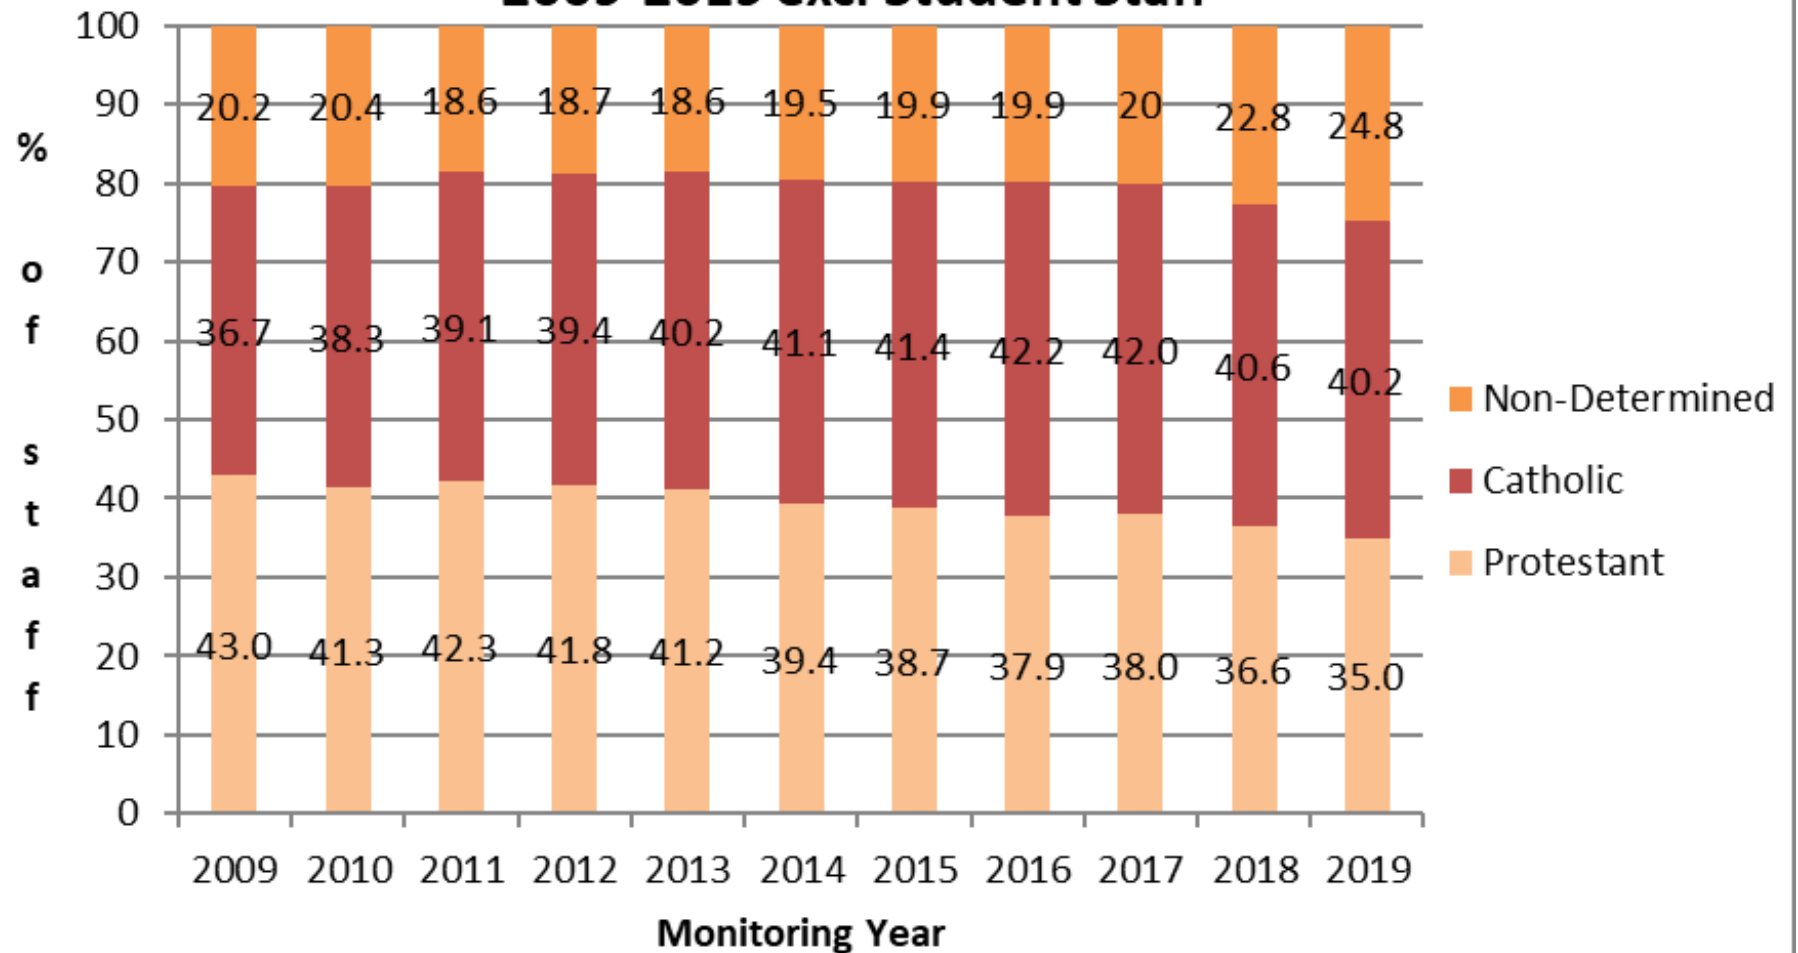

Community Background - Full Time Staff 2009-2019 excl Student Staff

Academic Staff - Full Time 2009-2019 Excl Student Staff

Academic Related Staff - Full Time 2009-2019 excl Student Staff

Clerical Staff - Full Time 2009-2019 excl Student Staff