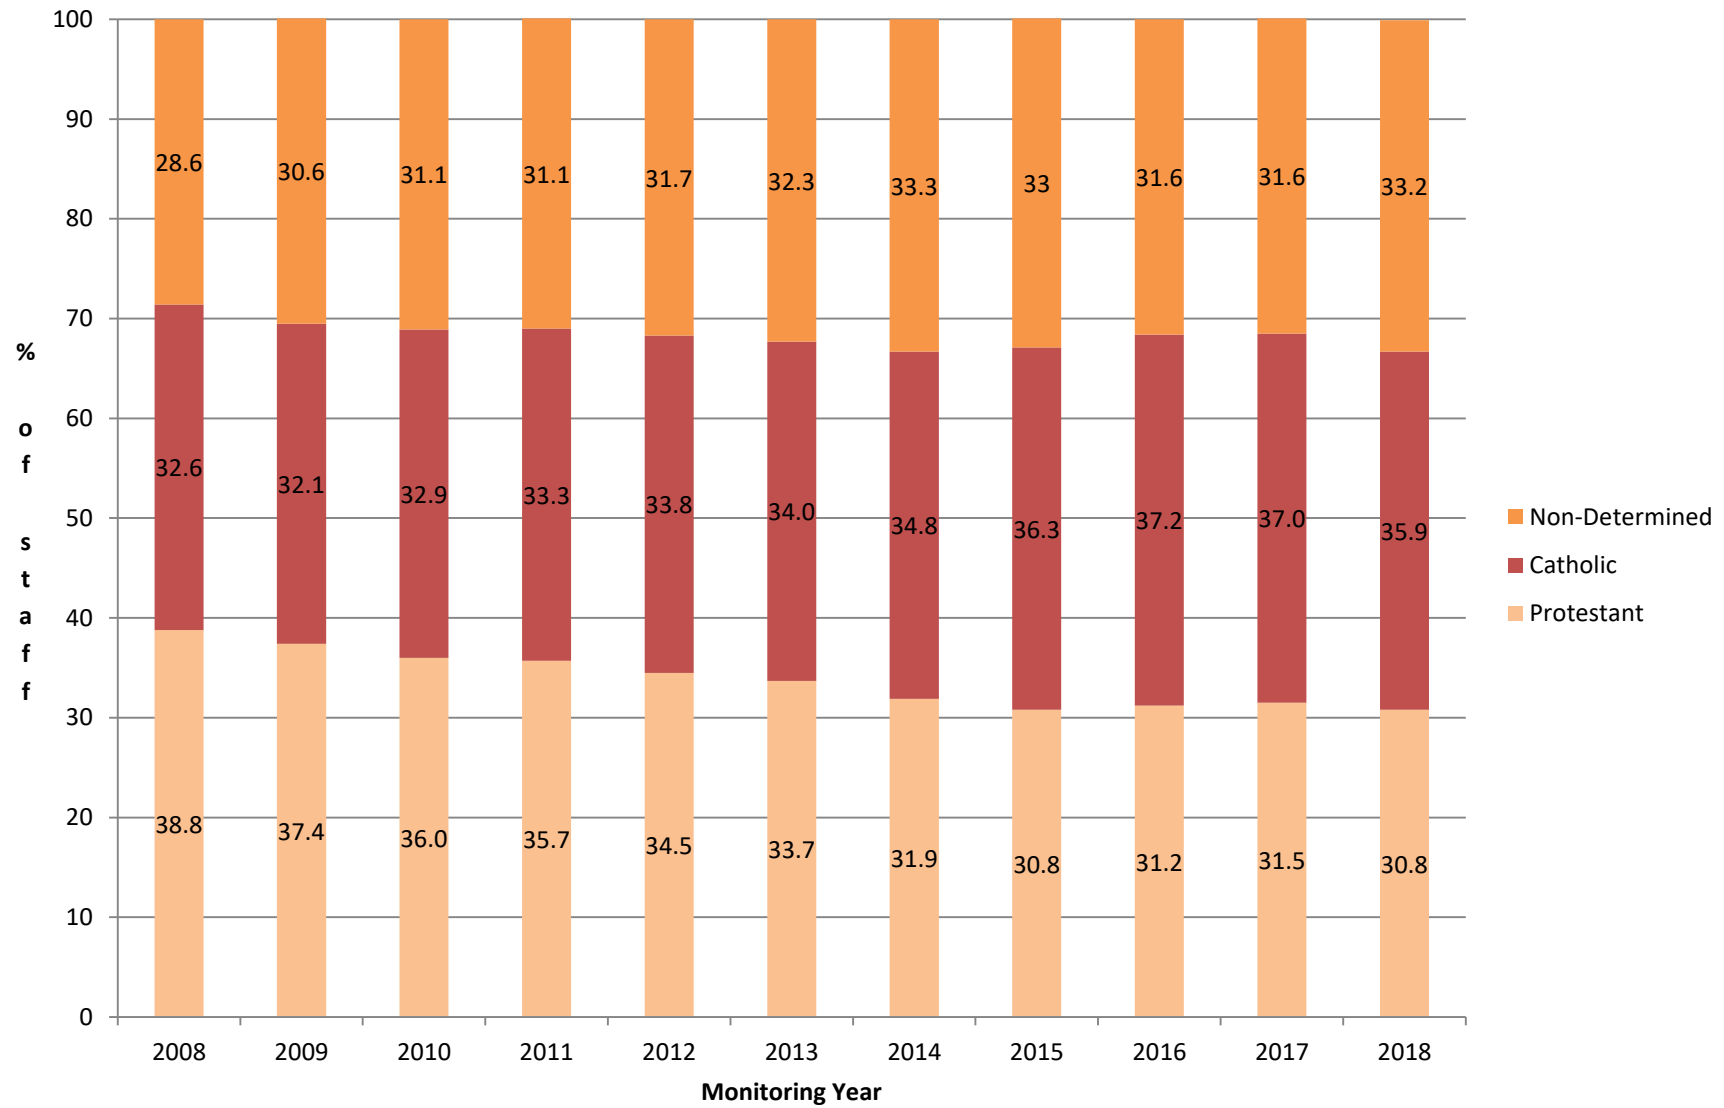

Community Background - Full Time Staff 2008-2018 excl Student Staff

Academic Staff - Full Time 2008-2018 Excl Student Staff

Academic Related Staff - Full Time 2008-2018 excl Student Staff

Clerical Staff - Full Time 2008-2018 excl Student Staff

Operational Staff - Full Time 2008-2018 excl Student Staff

Research Staff - Full Time 2008-2018 Excl Student Staff

Technical Staff - Full Time 2008-2018 excl Student Staff