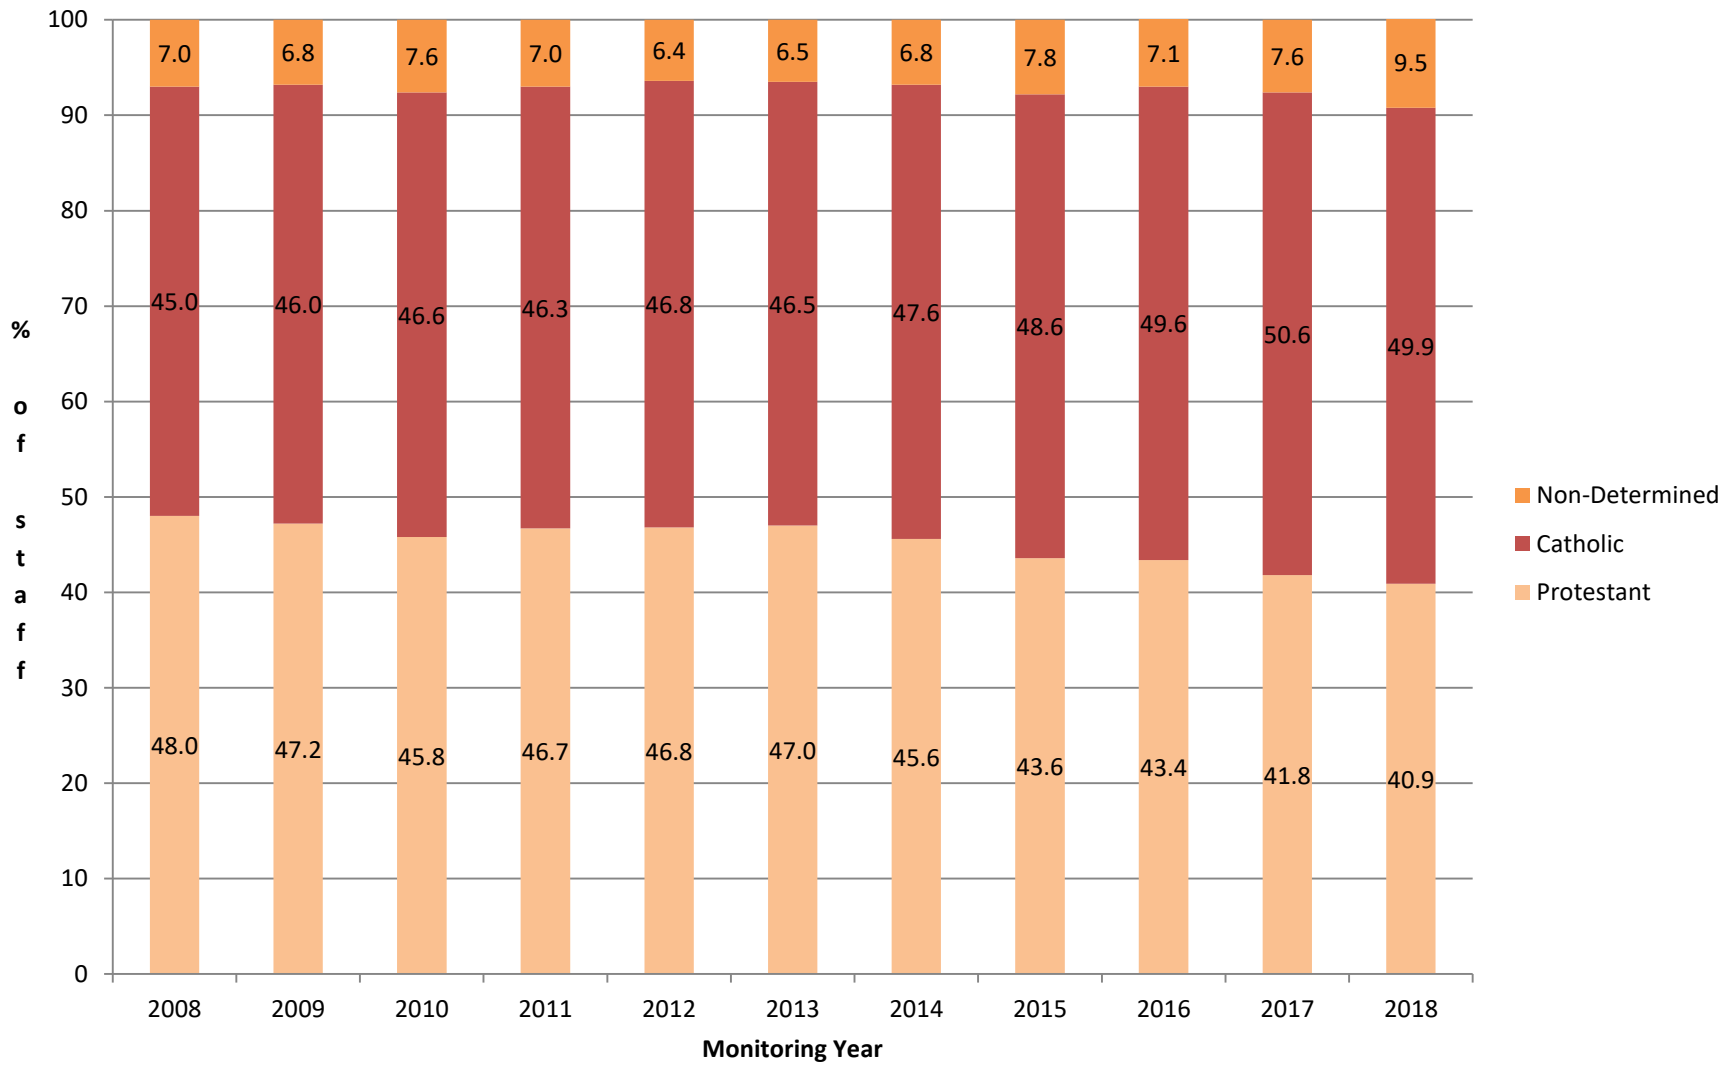

Community Background - Full Time Staff 2008-2018 excl Student Staff

Academic Staff - Full Time 2008-2018 Excl Student Staff

Academic Related Staff - Full Time 2008-2018 excl Student Staff

Clerical Staff - Full Time 2008-2018 excl Student Staff

Operational Staff - Full Time 2008-2018 excl Student Staff

Research Staff - Full Time 2008-2018 Excl Student Staff

Technical Staff - Full Time 2008-2018 excl Student Staff