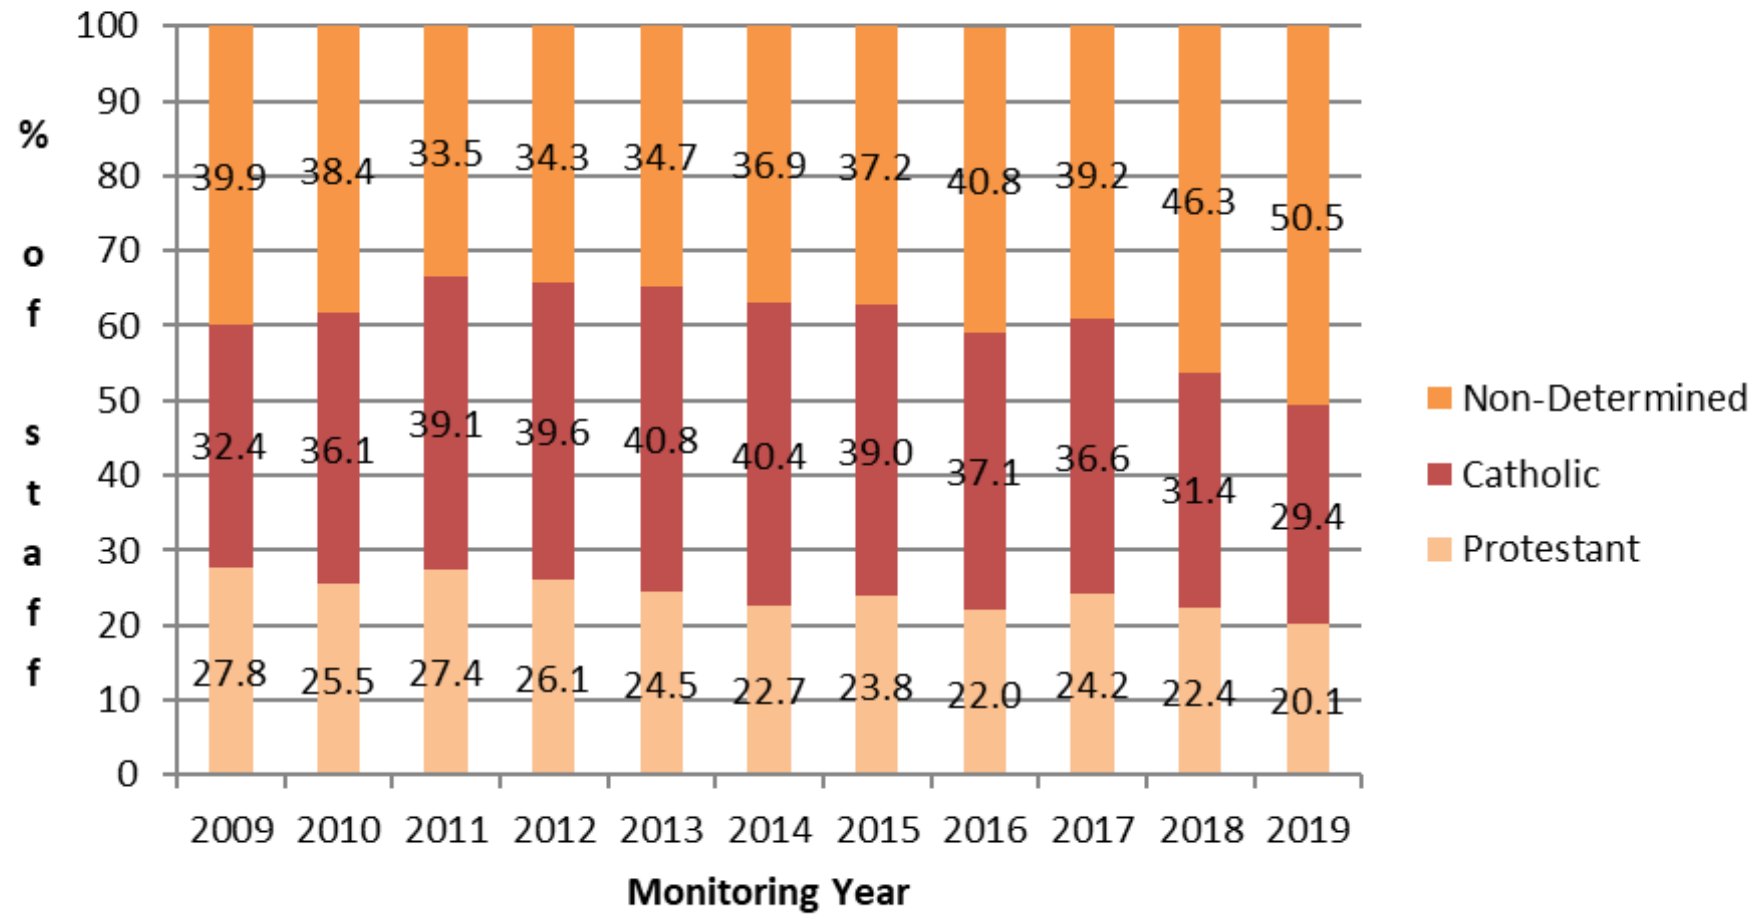

Research Staff - Full Time 2009-2019 Excl Student Staff