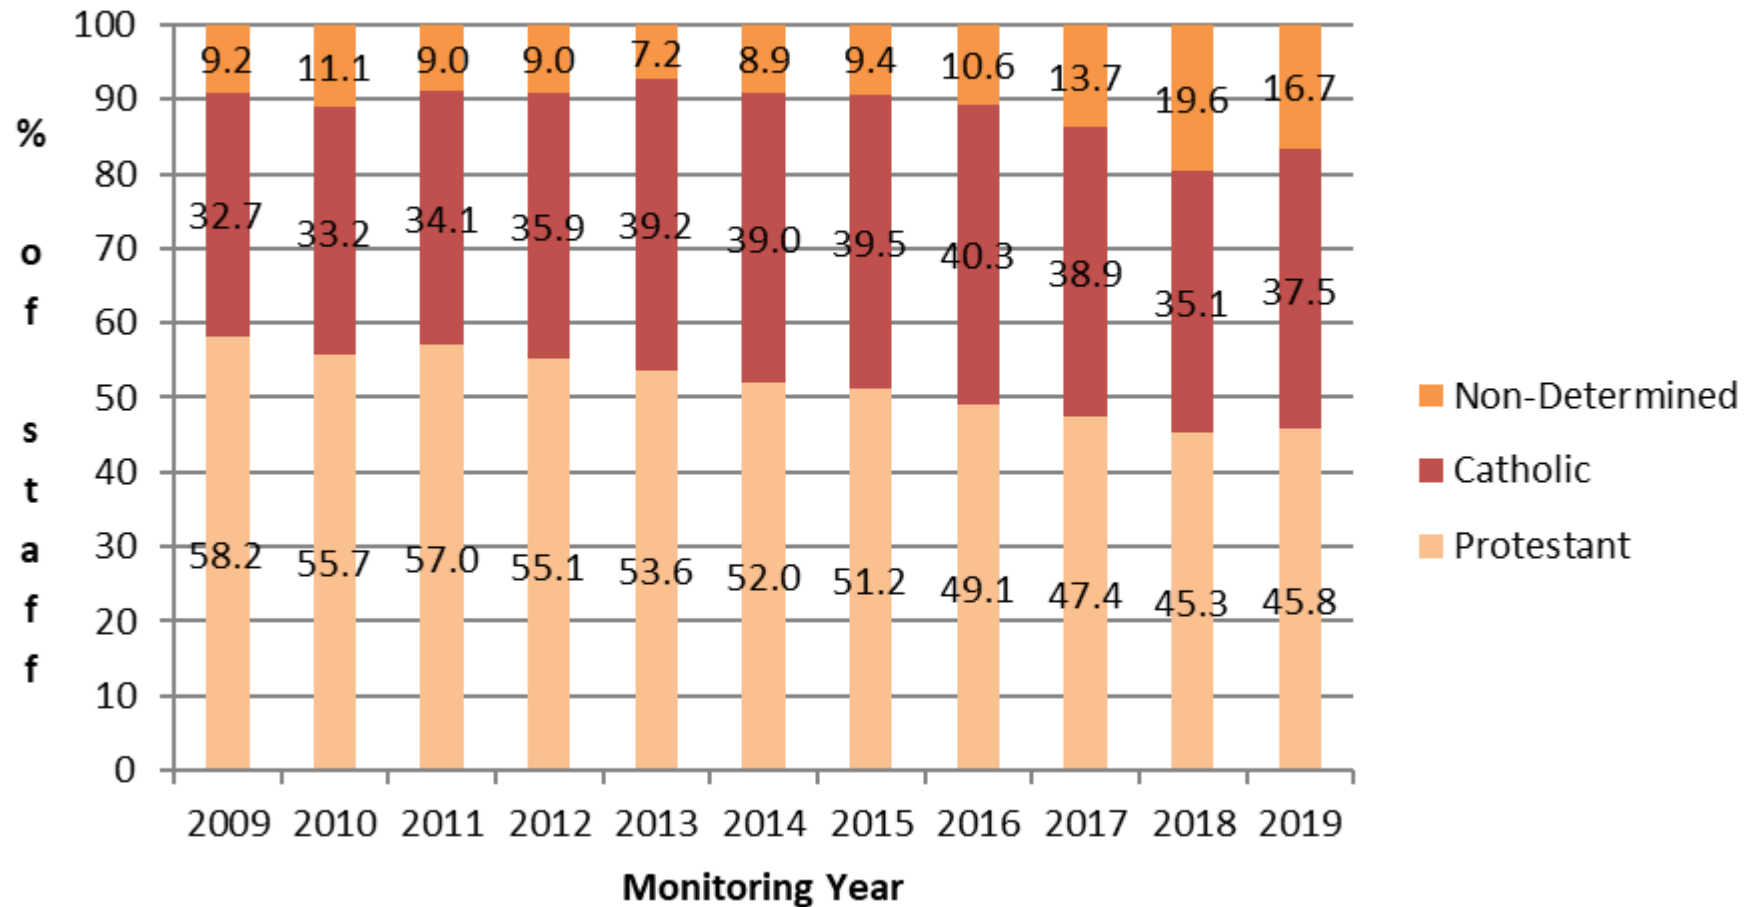

Technical Staff - Full Time 2009-2019 excl Student Staff