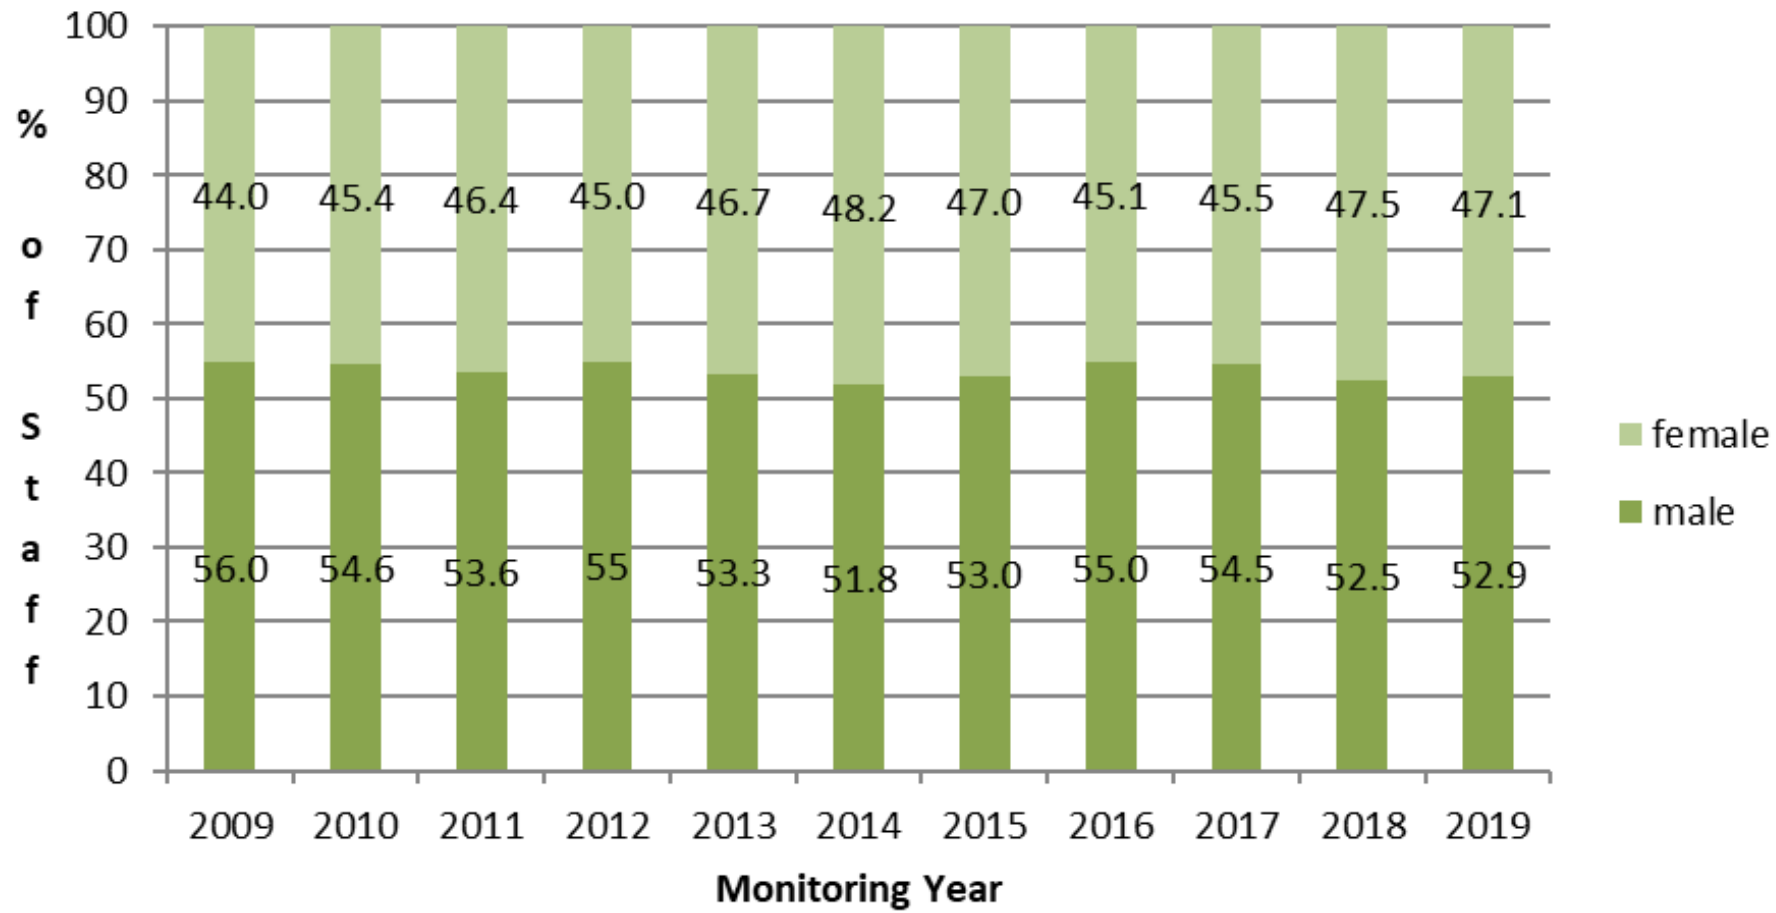

Research Staff - Full Time 2009-2019 excl Student Staff