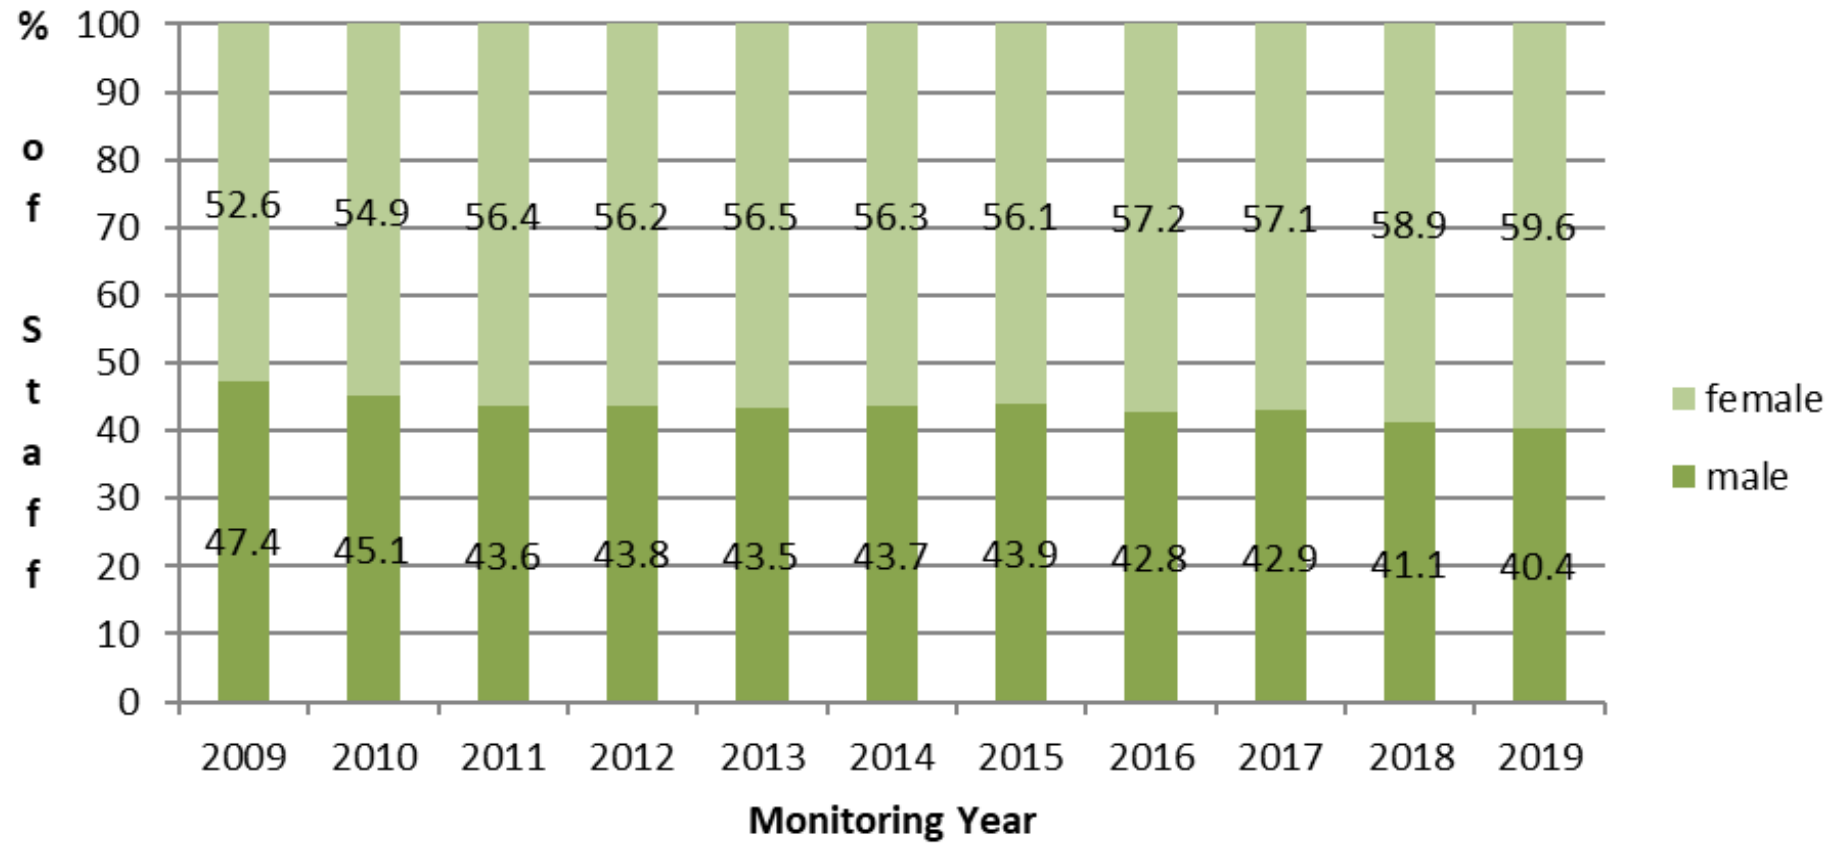

Gender Full Time Workforce 2009-2019 excl Student Staff

Academic Staff - Full Time 2009-2019 excl Student Staff

Academic Related Staff - Full Time 2009-2019 excl Student Staff

Clerical Staff - Full Time 2009-2019 excl Student Staff