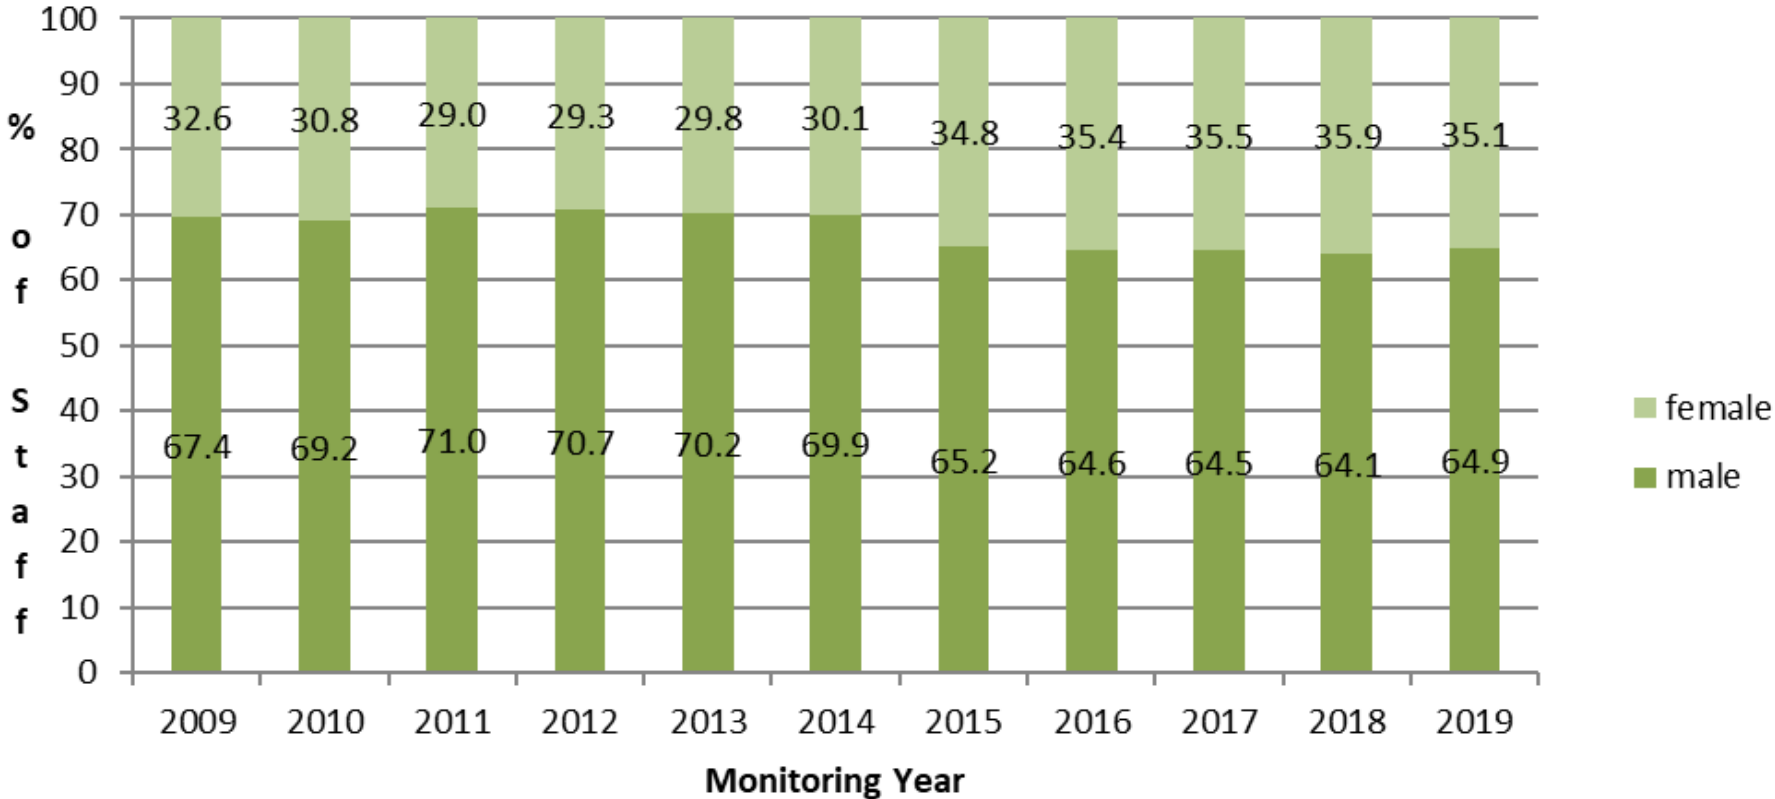

Technical Staff - Full Time 2009-2019 excl Student Staff