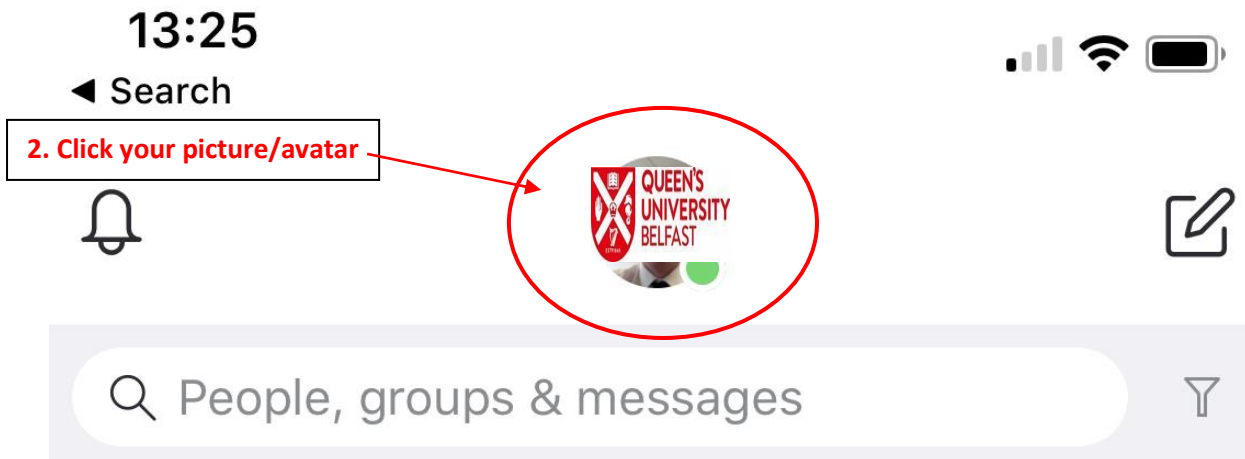

## Instructions for providing SkypeID

1. Log in to your Skype account.

Share profile

4. This is your skype ID

PROFILE

Skype Name

Email address

5. This is your associated email address which we can also find you via