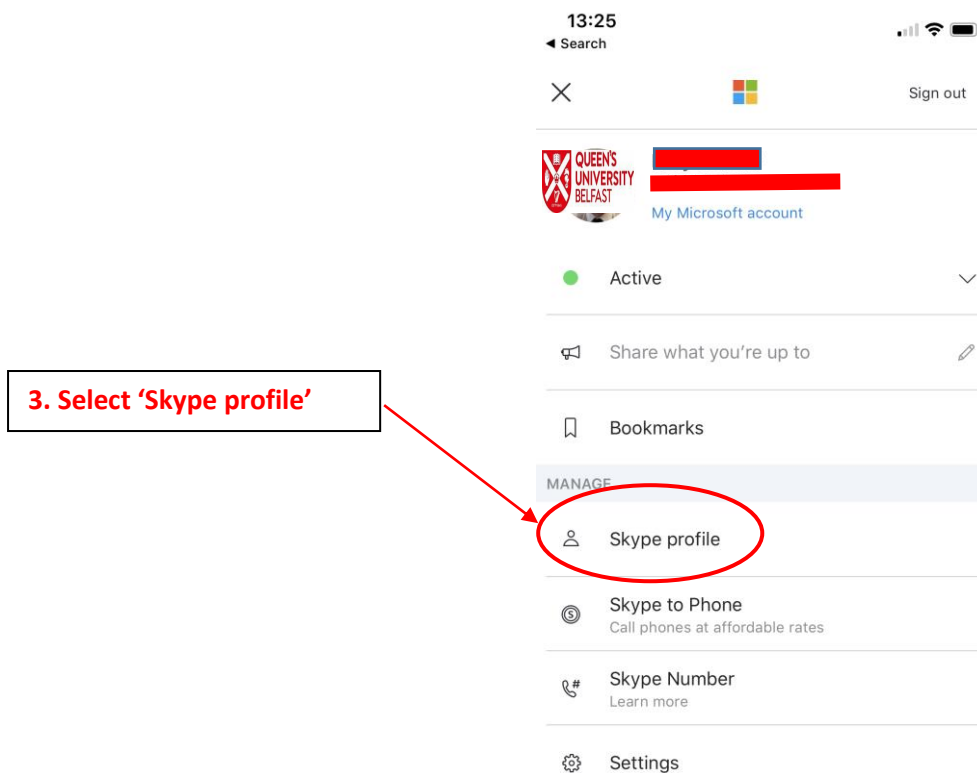

## Instructions for providing SkypeID

1. Log in to your Skype account.

Share profile

4. This is your skype ID

PROFILE

Skype Name

Email address

5. This is your associated email address which we can also find you via