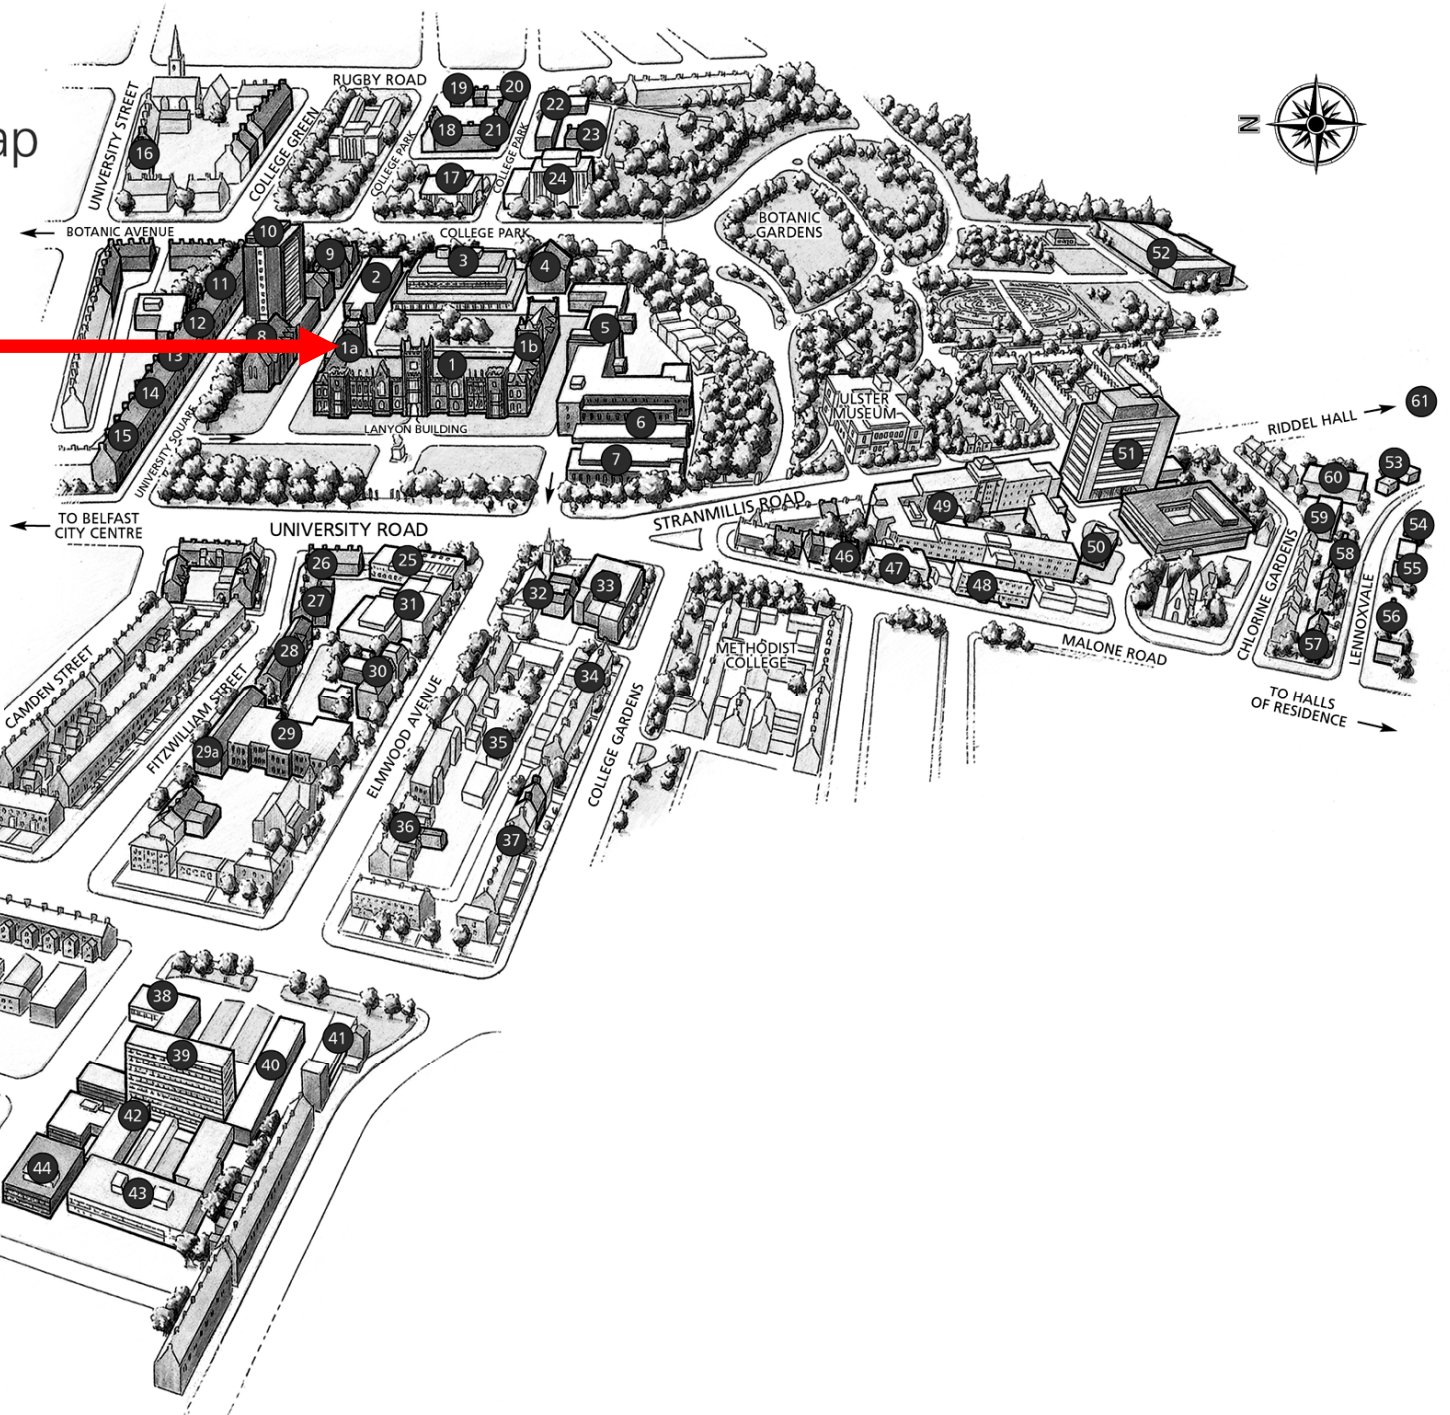

campus map

Admissions and Access Service
(Map Ref 1a)
 Lanyon North
 Queen's University Belfast
 Belfast
 BT7 1NN

Tel: 028 9097 3838

Email: admissions@qub.ac.uk

Queen's University Belfast
 Belfast
 BT7 1NN
 Northern Ireland
 Tel: (028) 9024 5133
 www.qub.ac.uk