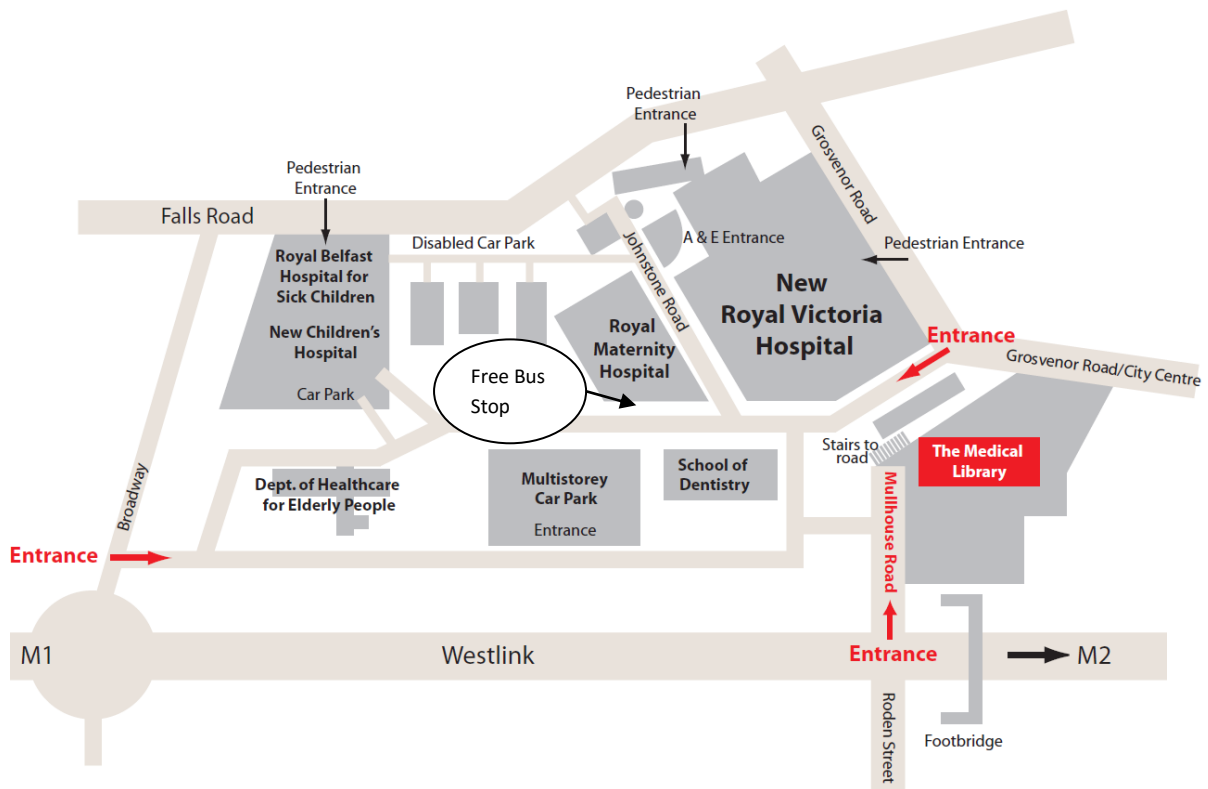

Medical Library, Royal Victoria Hospital

Biomedical Library, Medical Biology Centre

BCH - RVH Free Bus Service

(To use this bus you must show your staff/student card)

Depart BCH			
07.40	08.00	08.20	08.40
09.00	09.20	09.40	10.15
10.45	11.15	11.45	12.15
12.45	14.00	14.30	15.00
15.30	16.00	16.30	17.00

Depart RVH			
07.50	08.10	08.30	08.50
09.10	09.30	09.50	10.30
11.00	11.30	12.00	12.30
14.15	14.45	15.15	15.45
16.15	16.45	17.15	

Walking Route between The Medical and Biomedical Libraries via Donegal Road

Sources: Esri, DeLorme, NAVTEQ, TomTom, Intermap, AND, USGS, NRCAN, and the GIS User Community

Approximate walking time between the sites is 20 minutes.