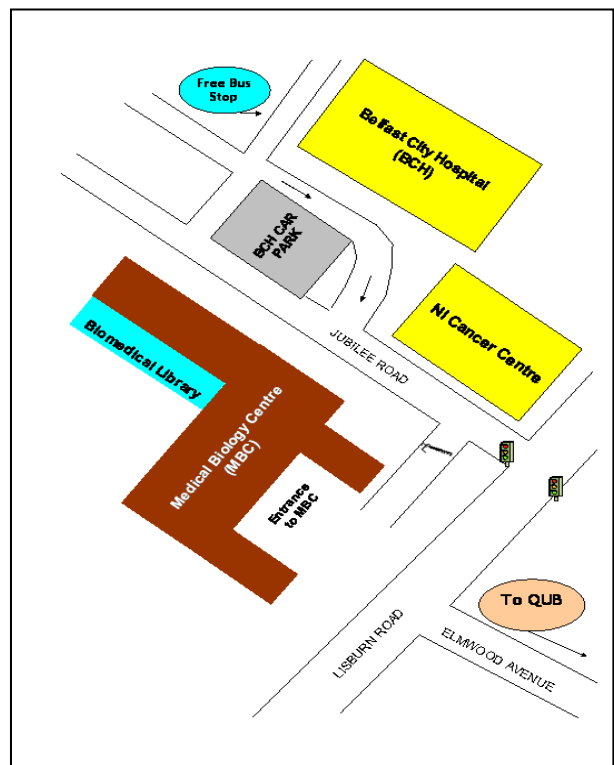

Medical Library, Royal Victoria Hospital

Biomedical Library, Medical Biology Centre

BCH - RVH Free Bus Service

(To use this bus you must show your staff/student card)

Depart BCH			
07.40	08.00	08.20	08.40
09.00	09.20	09.40	10.15
10.45	11.15	11.45	12.15
12.45	14.00	14.30	15.00
15.30	16.00	16.30	17.00

Depart RVH			
07.50	08.10	08.30	08.50
09.10	09.30	09.50	10.30
11.00	11.30	12.00	12.30
14.15	14.45	15.15	15.45
16.15	16.45	17.15	

Walking Route between The Medical and Biomedical Libraries via Donegal Road

Sources: Esri, DeLorme, NAVTEQ, TomTom, Intermap, AND, USGS, NRCAN, and the GIS User Community

Approximate walking time between the sites is 20 minutes.