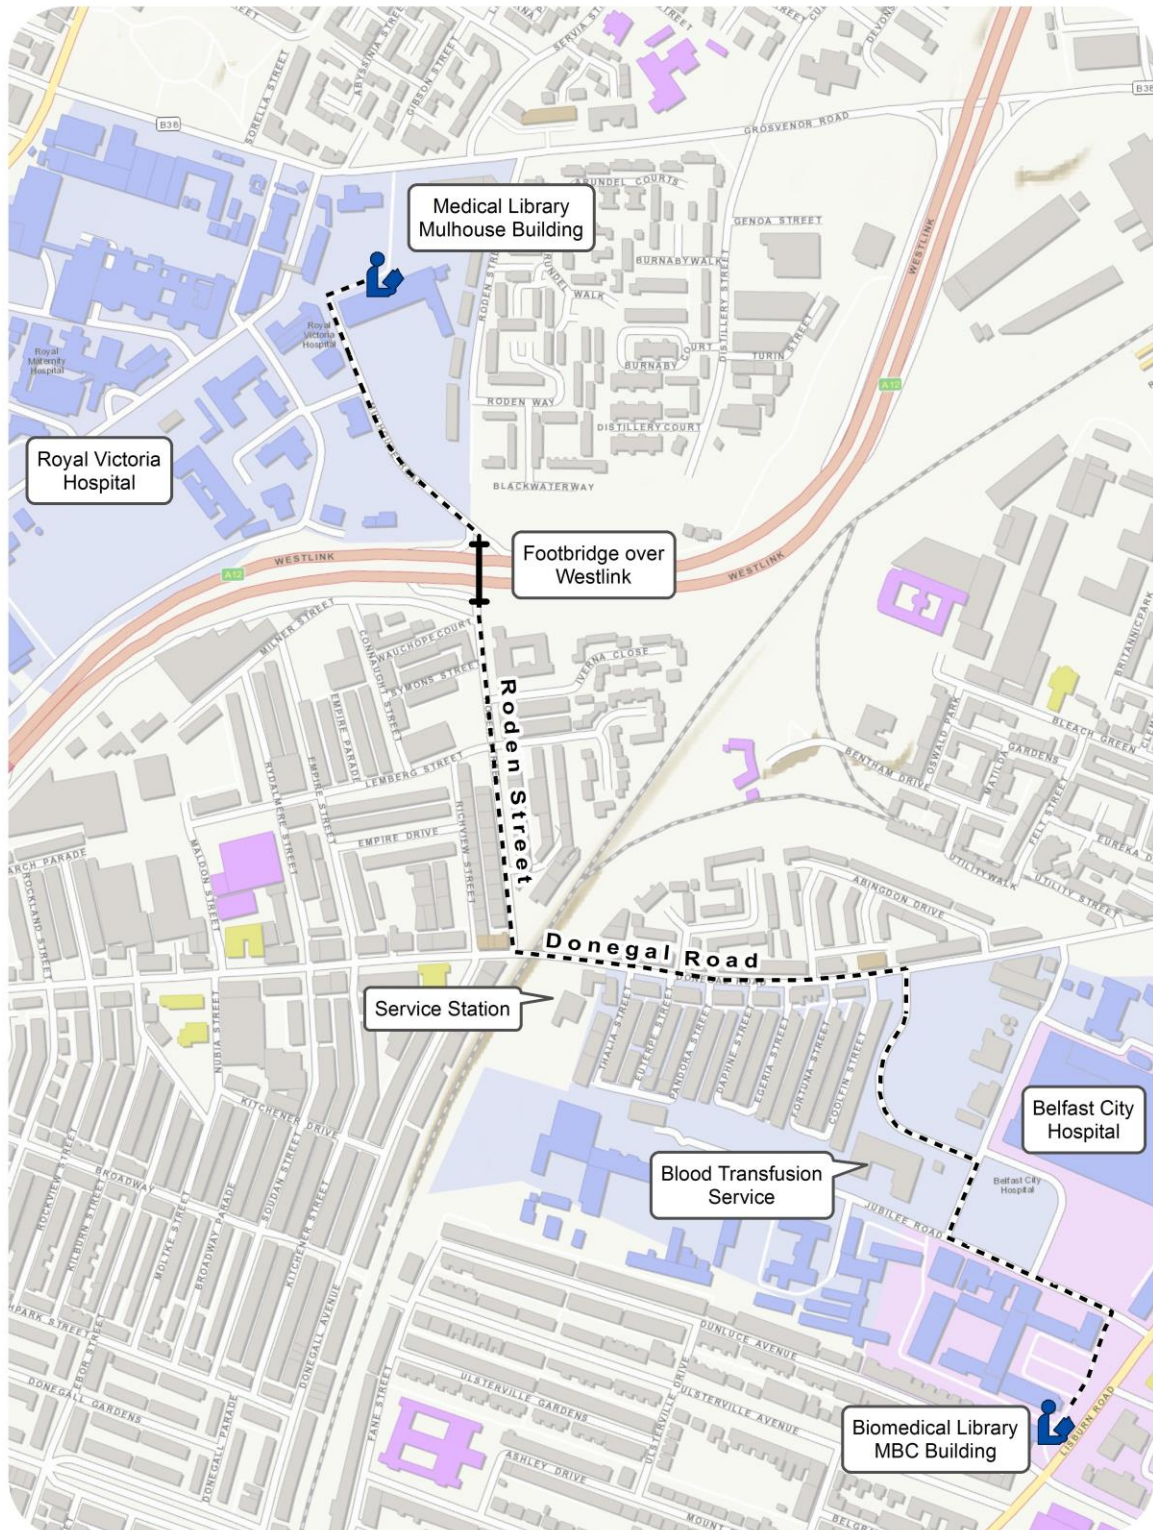

Medical Library, Royal Victoria Hospital

Biomedical Library, Medical Biology Centre

BCH - RVH Free Bus Service

(To use this bus you must show your staff/student card)

Depart BCH			
07.40	08.00	08.20	08.40
09.00	09.20	09.40	10.15
10.45	11.15	11.45	12.15
12.45	14.00	14.30	15.00
15.30	16.00	16.30	17.00

Depart RVH			
07.50	08.10	08.30	08.50
09.10	09.30	09.50	10.30
11.00	11.30	12.00	12.30
14.15	14.45	15.15	15.45
16.15	16.45	17.15	

Walking Route between The Medical and Biomedical Libraries via Donegal Road

Sources: Esri, DeLorme, NAVTEQ, TomTom, Intermap, AND, USGS, NRCAN, and the GIS User Community

Approximate walking time between the sites is 20 minutes.