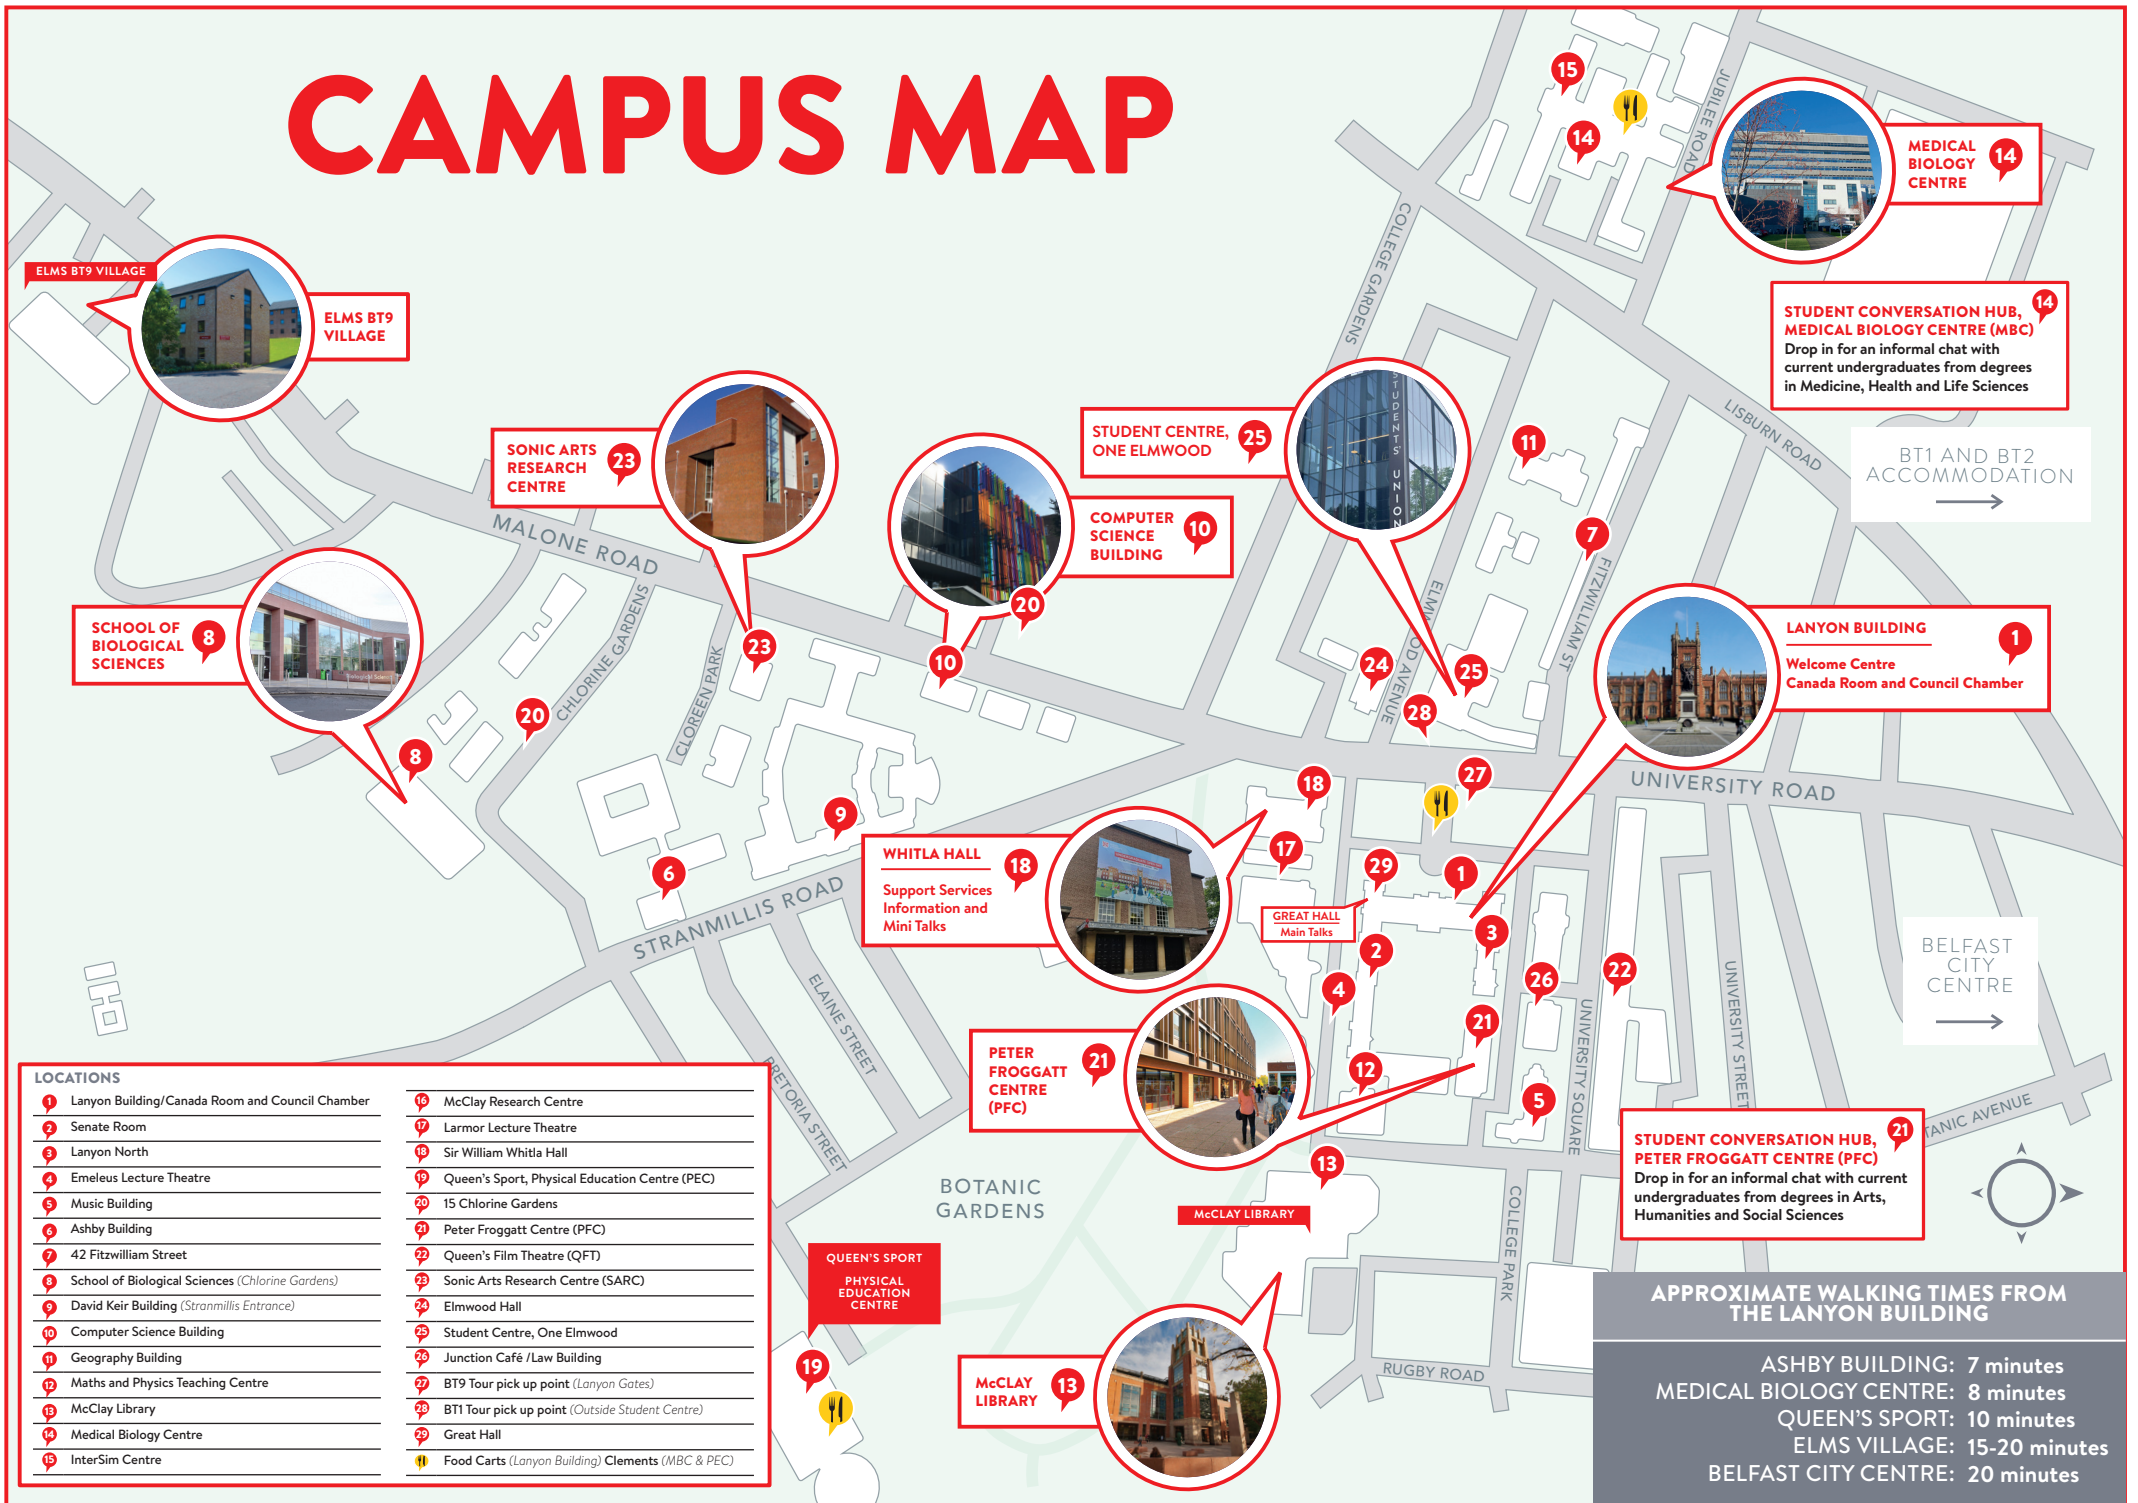

# CAMPUS MAP

LOCATIONS	
1 Lanyon Building/Canada Room and Council Chamber	16 McClay Research Centre
2 Senate Room	17 Larmor Lecture Theatre
3 Lanyon North	18 Sir William Whitla Hall
4 Emeleus Lecture Theatre	19 Queen's Sport, Physical Education Centre (PEC)
5 Music Building	20 15 Chlorine Gardens
6 Ashby Building	21 Peter Froggatt Centre (PFC)
7 42 Fitzwilliam Street	22 Queen's Film Theatre (QFT)
8 School of Biological Sciences (Chlorine Gardens)	23 Sonic Arts Research Centre (SARC)
9 David Keir Building (Stranmillis Entrance)	24 Elmwood Hall
10 Computer Science Building	25 Student Centre, One Elmwood
11 Geography Building	26 Junction Café /Law Building
12 Maths and Physics Teaching Centre	27 BT9 Tour pick up point (Lanyon Gates)
13 McClay Library	28 BT1 Tour pick up point (Outside Student Centre)
14 Medical Biology Centre	29 Great Hall
15 InterSim Centre	Food Carts (Lanyon Building) Clements (MBC & PEC)

APPROXIMATE WALKING TIMES FROM THE LANYON BUILDING	
ASHBY BUILDING:	7 minutes
MEDICAL BIOLOGY CENTRE:	8 minutes
QUEEN'S SPORT:	10 minutes
ELMS VILLAGE:	15-20 minutes
BELFAST CITY CENTRE:	20 minutes