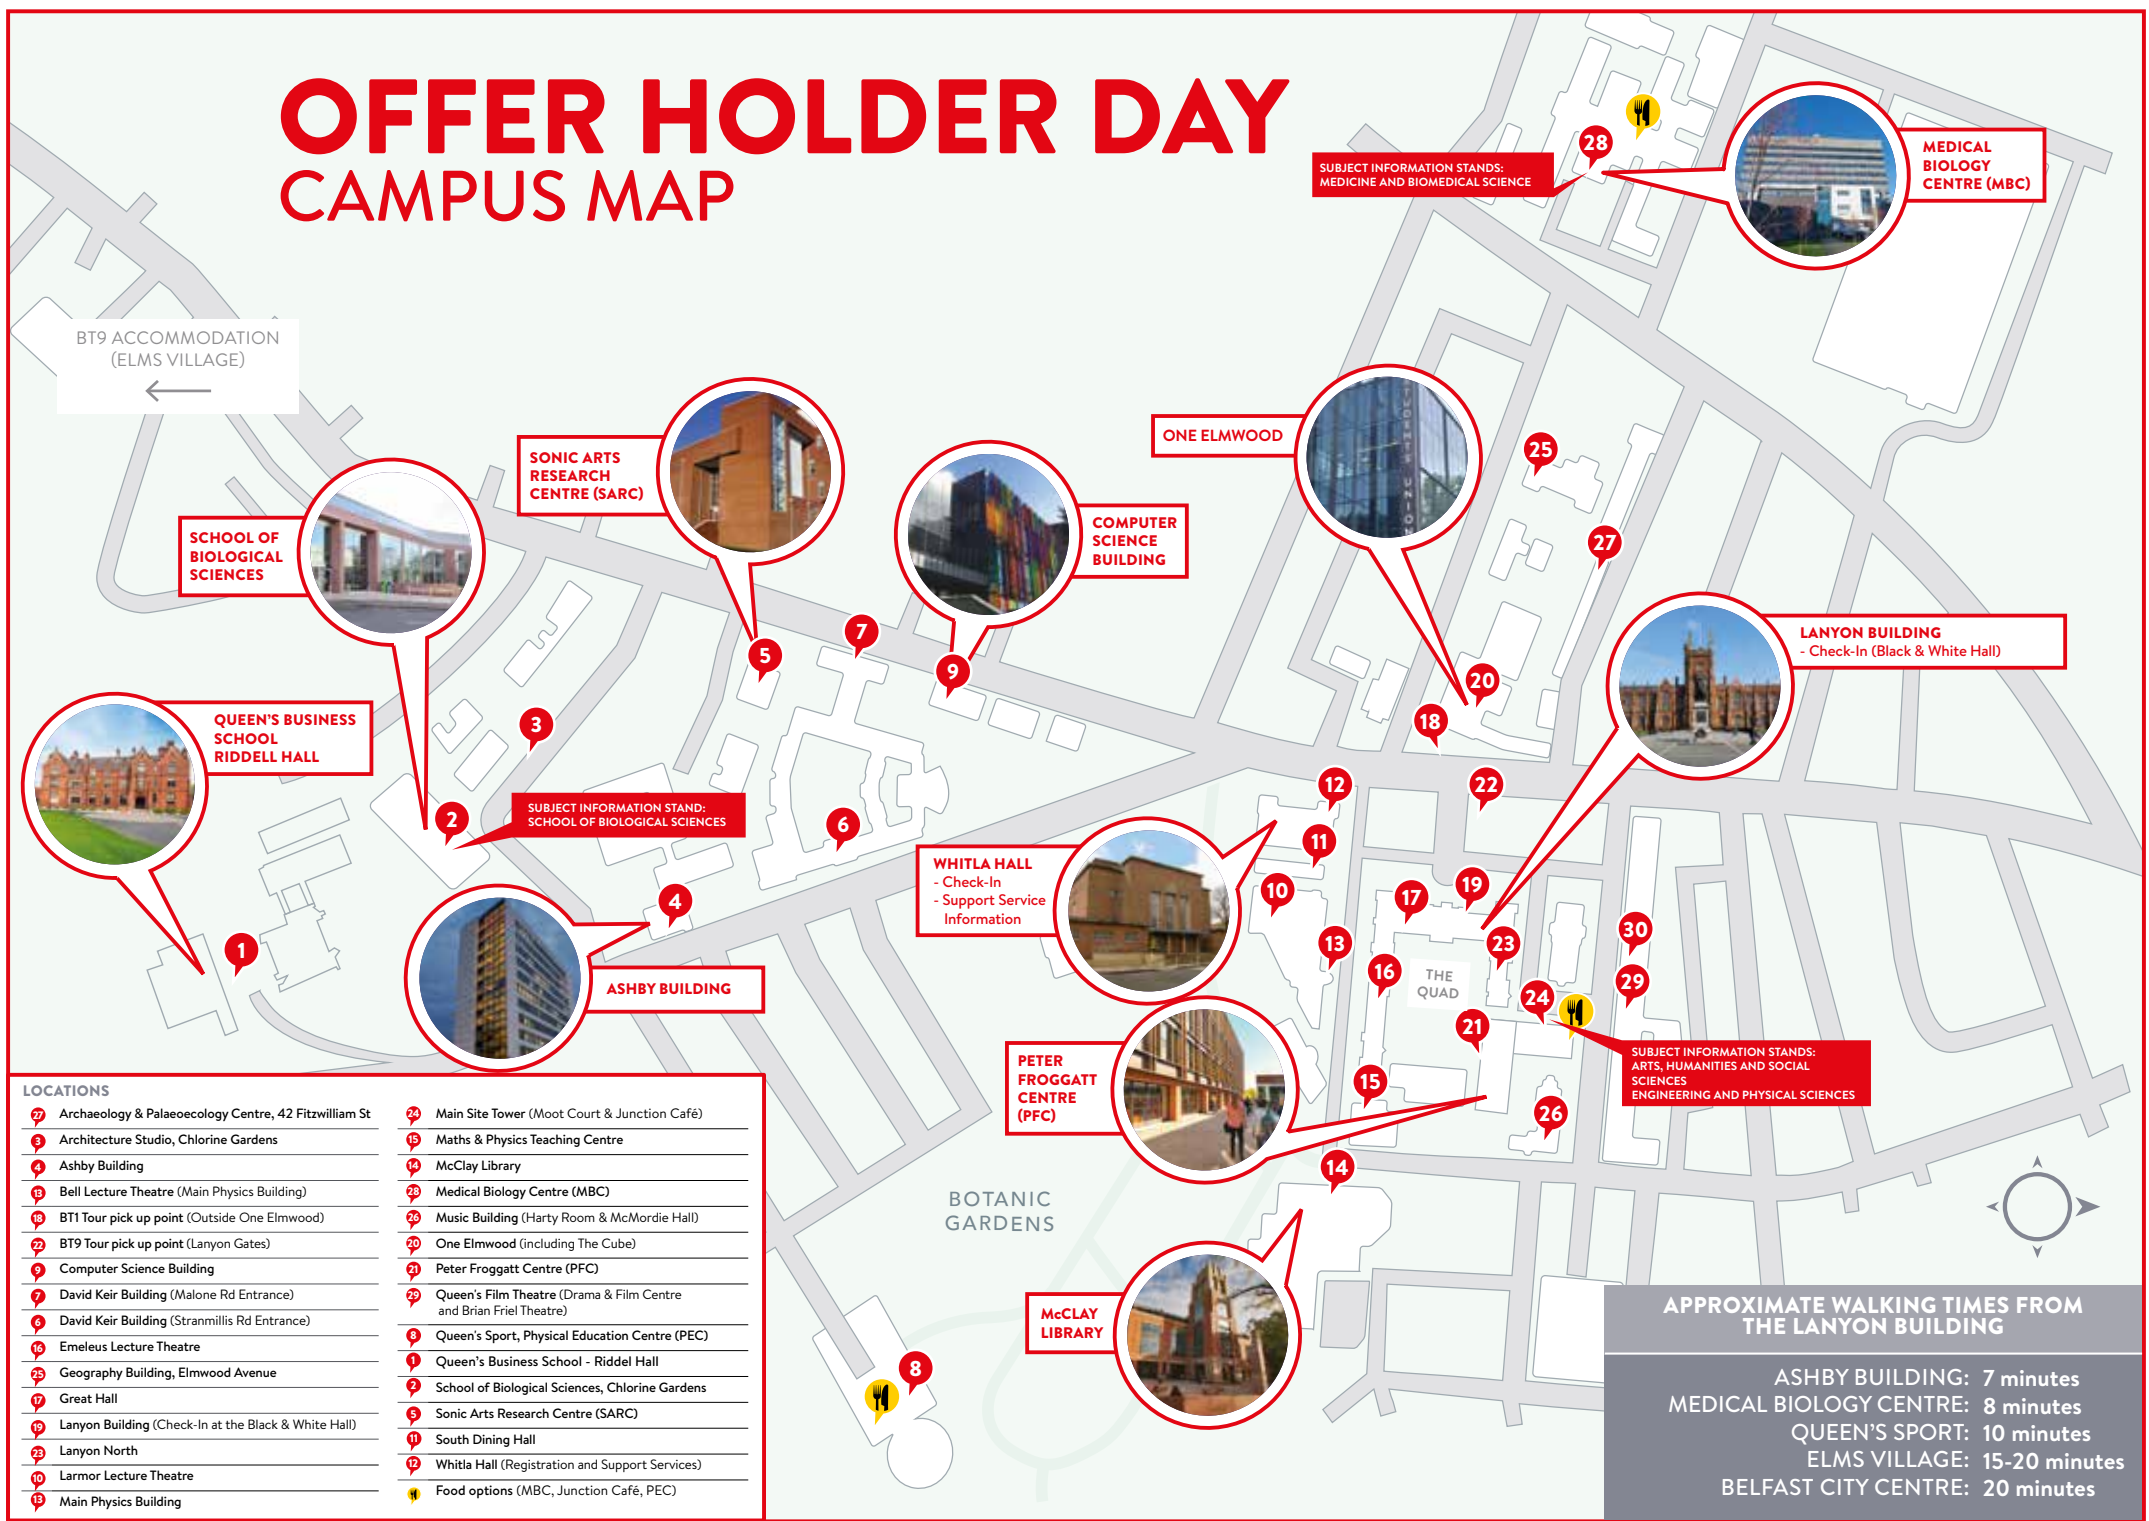

OFFER HOLDER DAY CAMPUS MAP

LOCATIONS

27	Archaeology & Palaeoecology Centre, 42 Fitzwilliam St	24	Main Site Tower (Moot Court & Junction Café)
3	Architecture Studio, Chlorine Gardens	15	Maths & Physics Teaching Centre
4	Ashby Building	14	McClay Library
13	Bell Lecture Theatre (Main Physics Building)	28	Medical Biology Centre (MBC)
18	BT1 Tour pick up point (Outside One Elmwood)	29	Music Building (Harty Room & McMordie Hall)
22	BT9 Tour pick up point (Lanyon Gates)	20	One Elmwood (including The Cube)
9	Computer Science Building	21	Peter Froggatt Centre (PFC)
7	David Keir Building (Malone Rd Entrance)	29	Queen's Film Theatre (Drama & Film Centre and Brian Friel Theatre)
6	David Keir Building (Stranmillis Rd Entrance)	9	Queen's Sport, Physical Education Centre (PEC)
16	Emeleus Lecture Theatre	1	Queen's Business School - Riddell Hall
25	Geography Building, Elmwood Avenue	2	School of Biological Sciences, Chlorine Gardens
17	Great Hall	5	Sonic Arts Research Centre (SARC)
19	Lanyon Building (Check-In at the Black & White Hall)	11	South Dining Hall
23	Lanyon North	12	Whitla Hall (Registration and Support Services)
10	Larmor Lecture Theatre	4	Food options (MBC, Junction Café, PEC)
13	Main Physics Building		

APPROXIMATE WALKING TIMES FROM THE LANYON BUILDING

- ASHBY BUILDING: 7 minutes
- MEDICAL BIOLOGY CENTRE: 8 minutes
- QUEEN'S SPORT: 10 minutes
- ELMS VILLAGE: 15-20 minutes
- BELFAST CITY CENTRE: 20 minutes