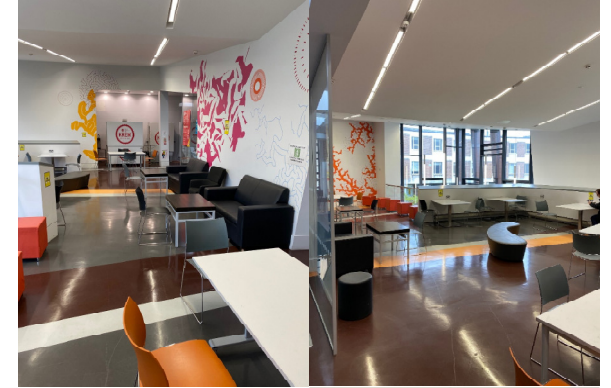

Student Touch Down Individual Study Spaces Current Location Map

Student Touch Down Individual Study Spaces What they look like.

Elmwood Catholic Chaplaincy.

Ashby Student Hub/Breakout.

Junction Cafe & Breakout.

David Keir Student Hub.

Peter Froggat Centre Foyer

Whitla Medical Building Foyer.

McClay Library.