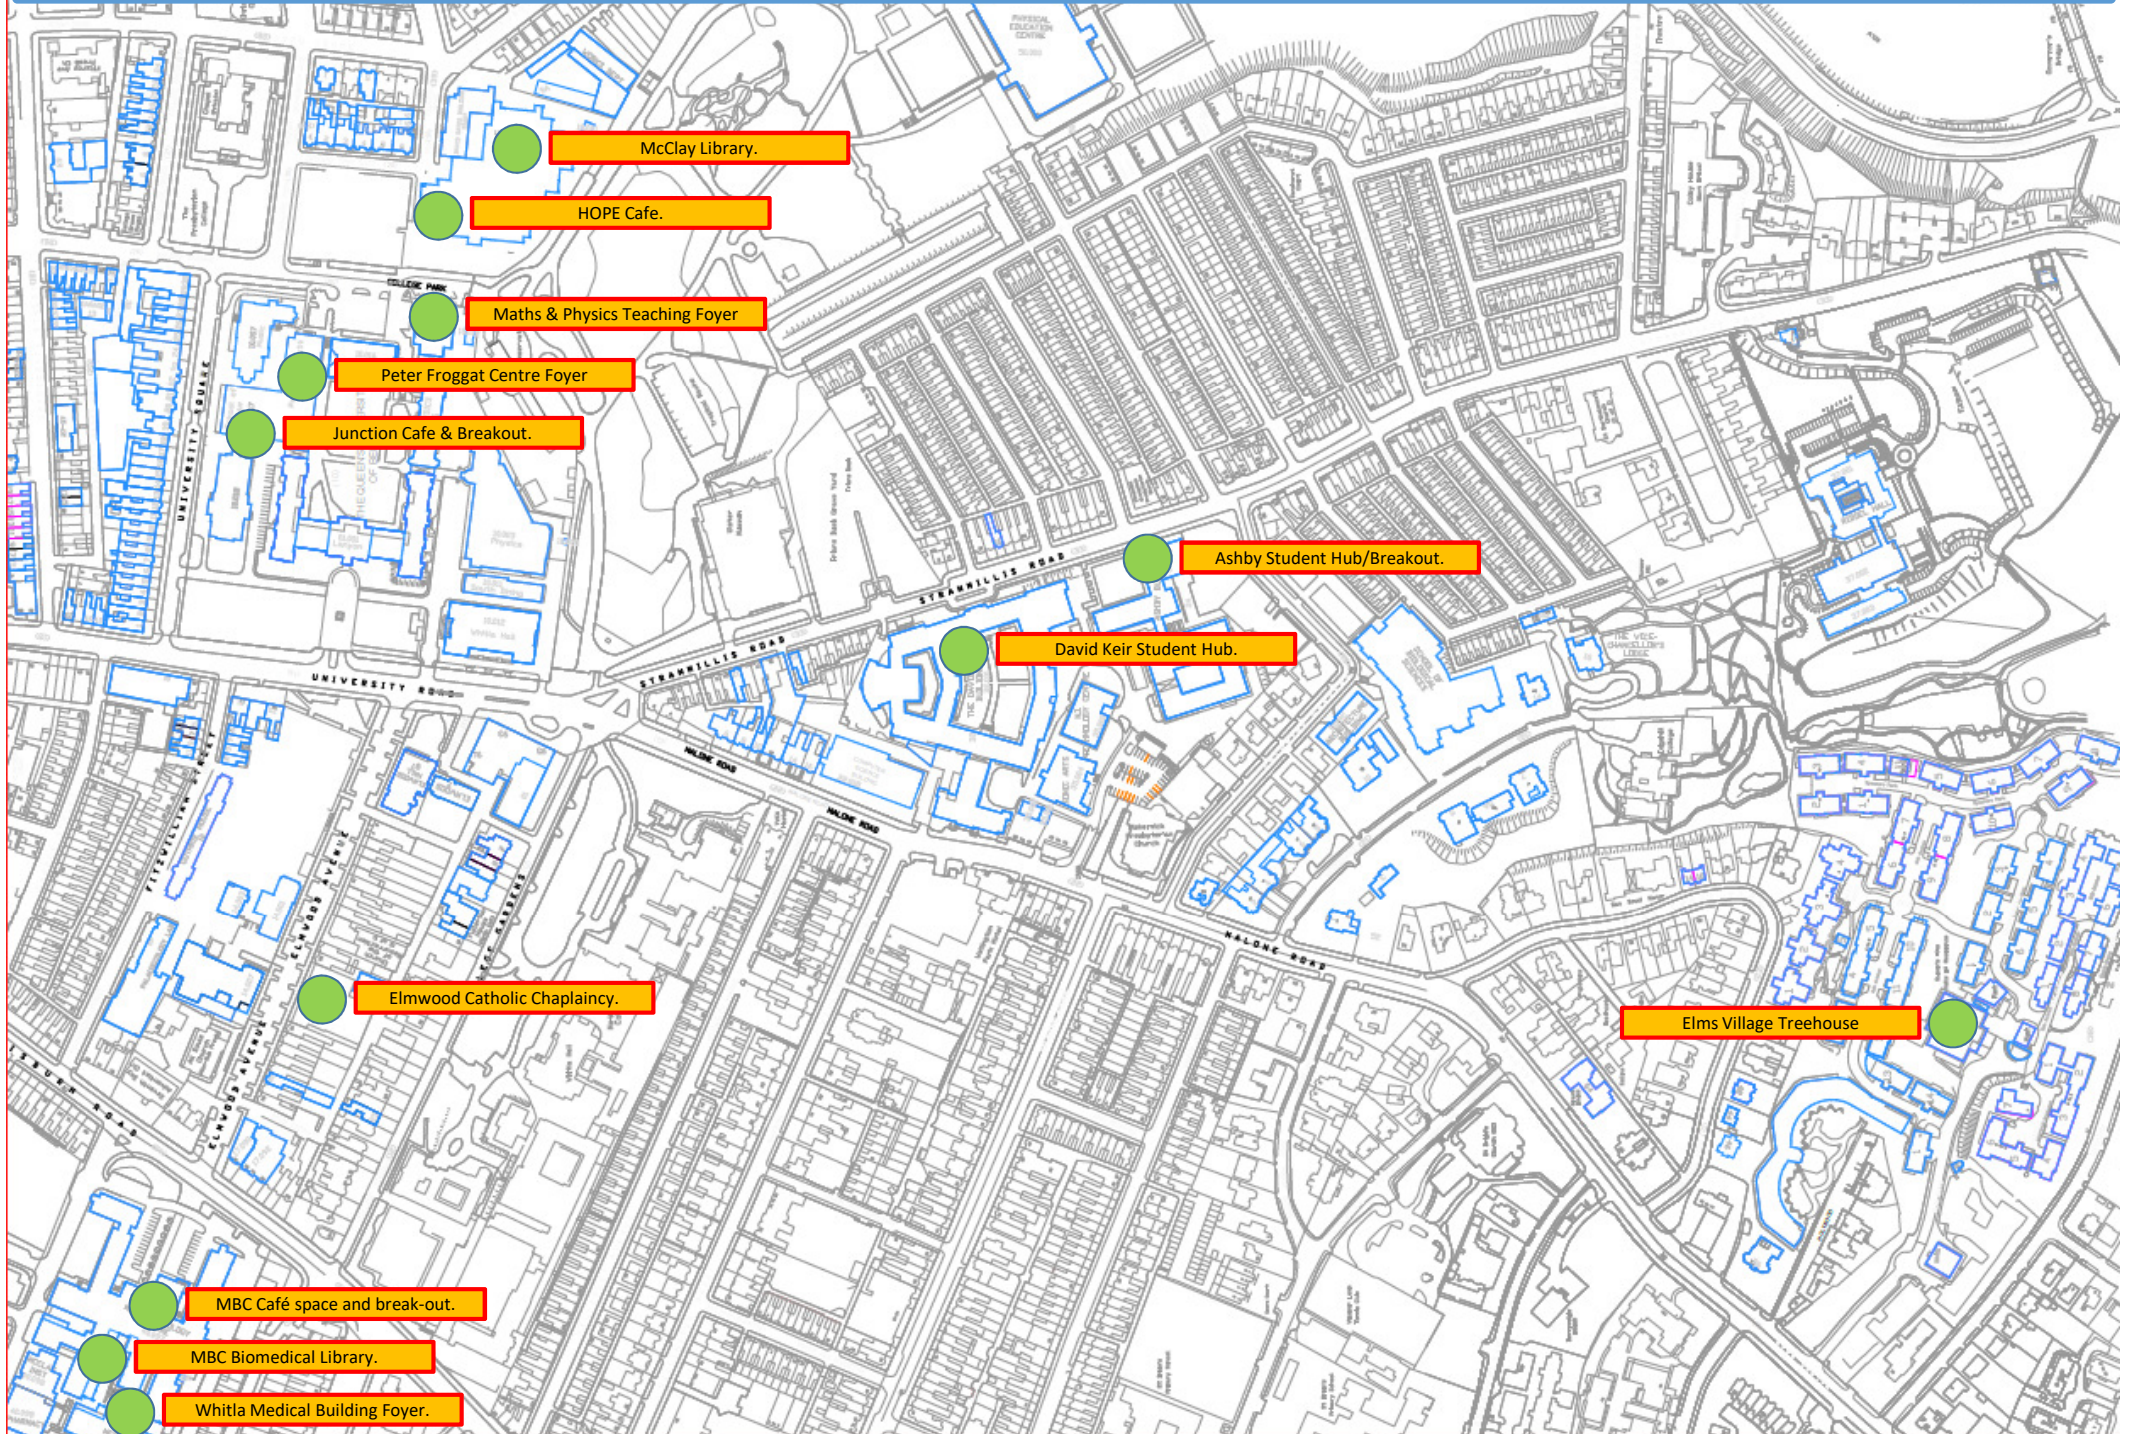

Student Touch Down Individual Study Spaces Current Location Map

Student Touch Down Individual Study Spaces What they look like.

Elmwood Catholic Chaplaincy.

Ashby Student Hub/Breakout.

Junction Cafe & Breakout.

David Keir Student Hub.

Peter Froggat Centre Foyer

Whitla Medical Building Foyer.

McClay Library.