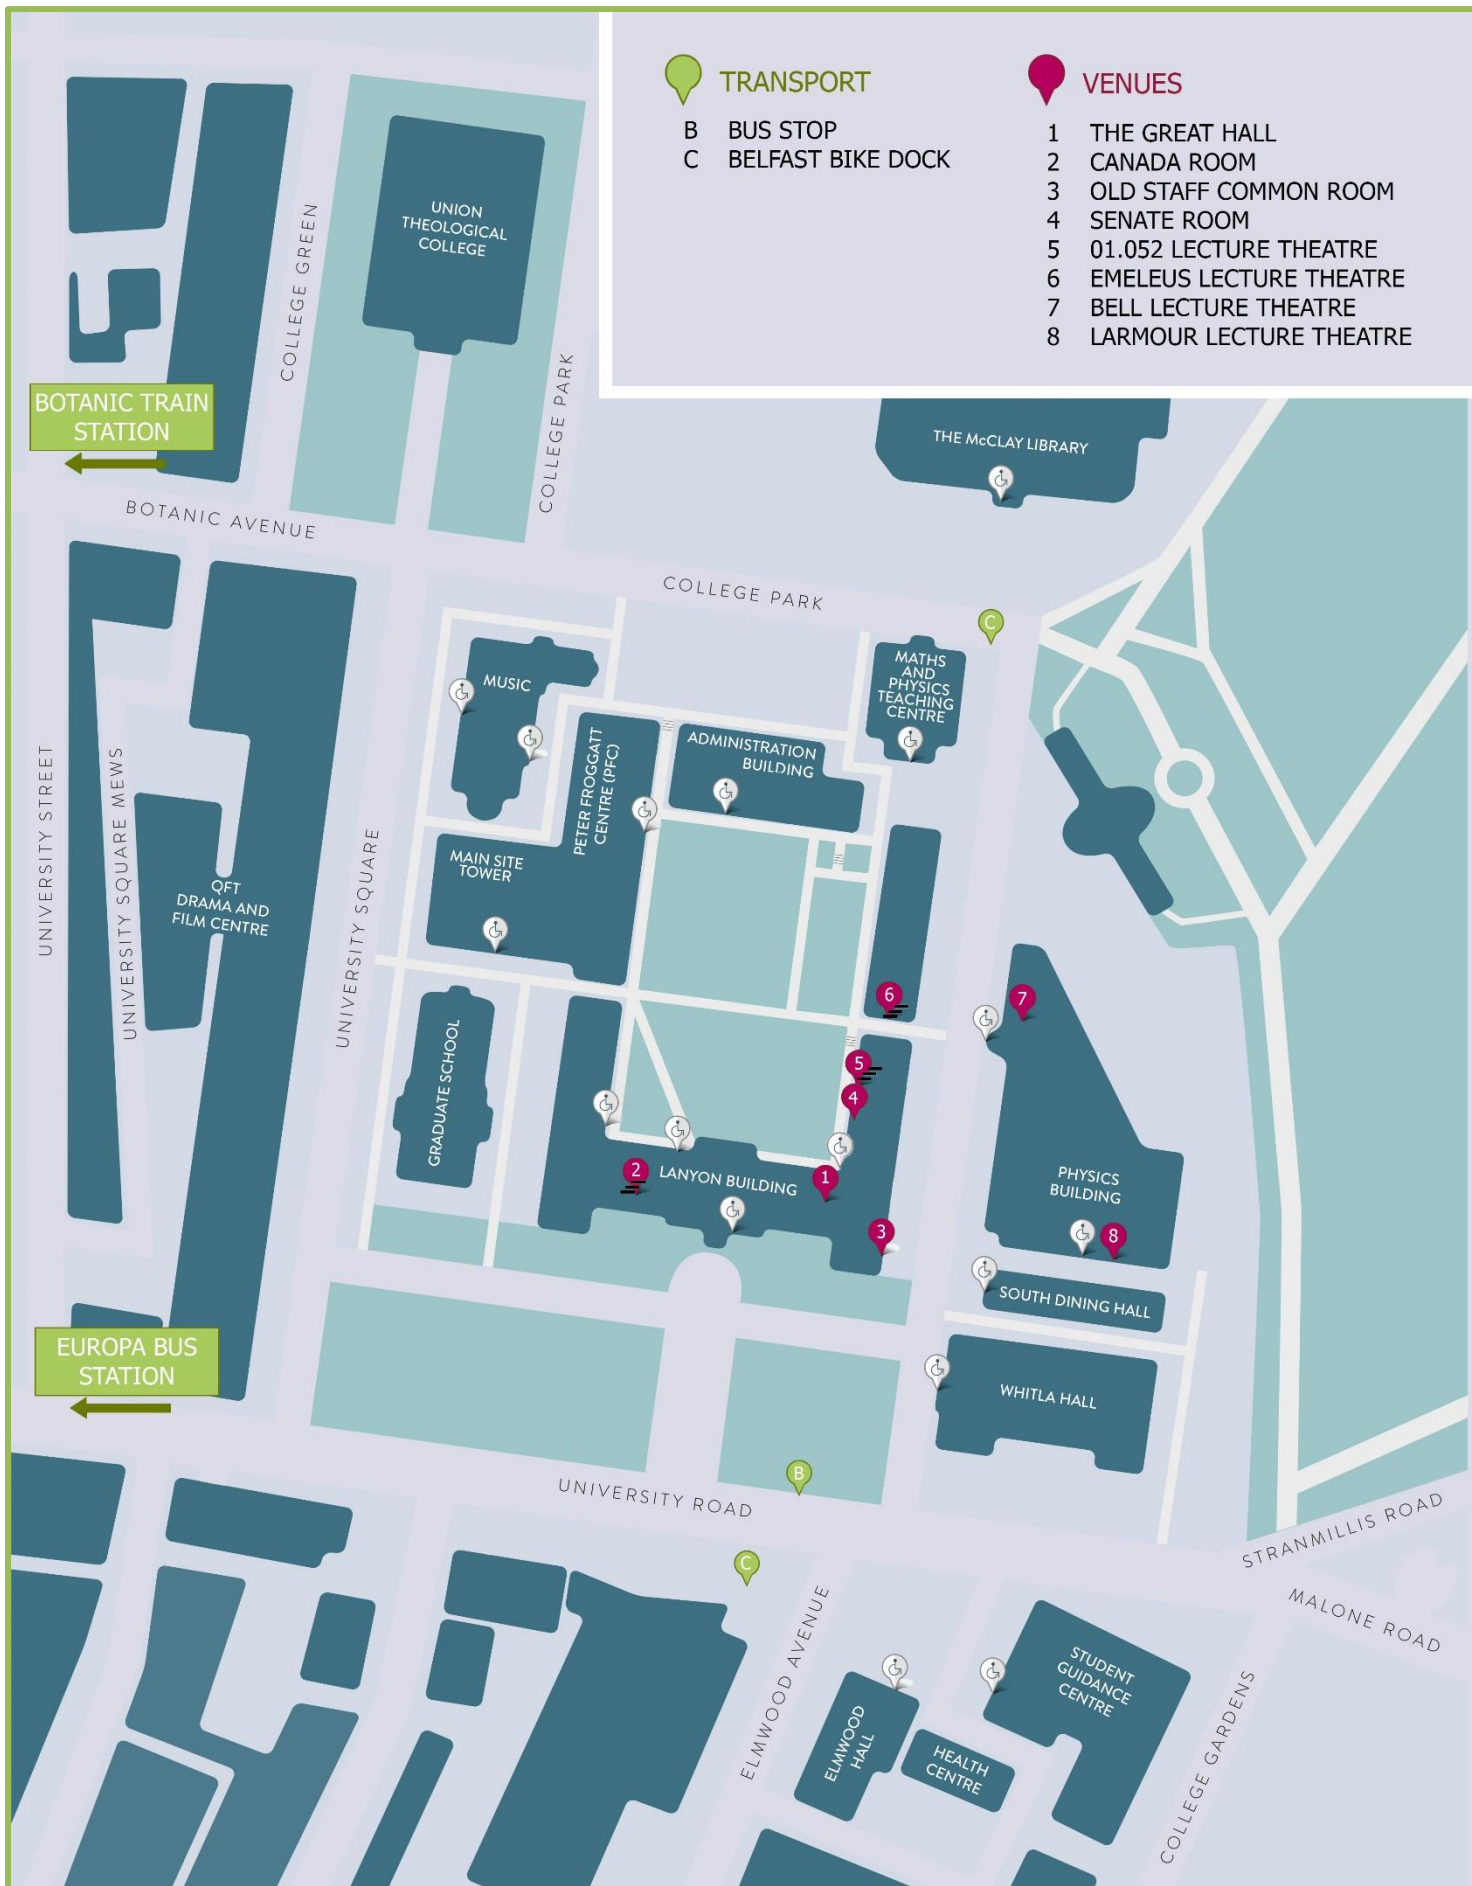

The Lanyon Building and main Queen's campus are located in the Queen's Quarter of South Belfast, just a short journey from the City centre.

The Lanyon Building
University Road
Belfast
BT7 1NN

By bus

The Lanyon Building is serviced by Metro bus route 8A, 8B, 8C & 8D. All depart from Donegall Square East beside the City Hall and run via Great Victoria Street (Europa station) and Bradbury Place before reaching University Road. The bus stop is directly outside the main University grounds.

By bike

Belfast bikes are located at numerous stations around the city. The nearest docking stations are located directly opposite the Lanyon building and in front of the McClay library to the back of the campus. Multiple bike lock stations are located on campus.

By train

The nearest train station is Botanic train station located a short 5 minute walk from the main campus. Upon exiting the station turn left and proceed along Botanic Avenue. As you reach the Union Theological College on the left turn right along University Square. The main campus is on the left.

Main Campus Map

TRANSPORT

- B BUS STOP
- C BELFAST BIKE DOCK

VENUES

- 1 THE GREAT HALL
- 2 CANADA ROOM
- 3 OLD STAFF COMMON ROOM
- 4 SENATE ROOM
- 5 01.052 LECTURE THEATRE
- 6 EMELEUS LECTURE THEATRE
- 7 BELL LECTURE THEATRE
- 8 LARMOUR LECTURE THEATRE