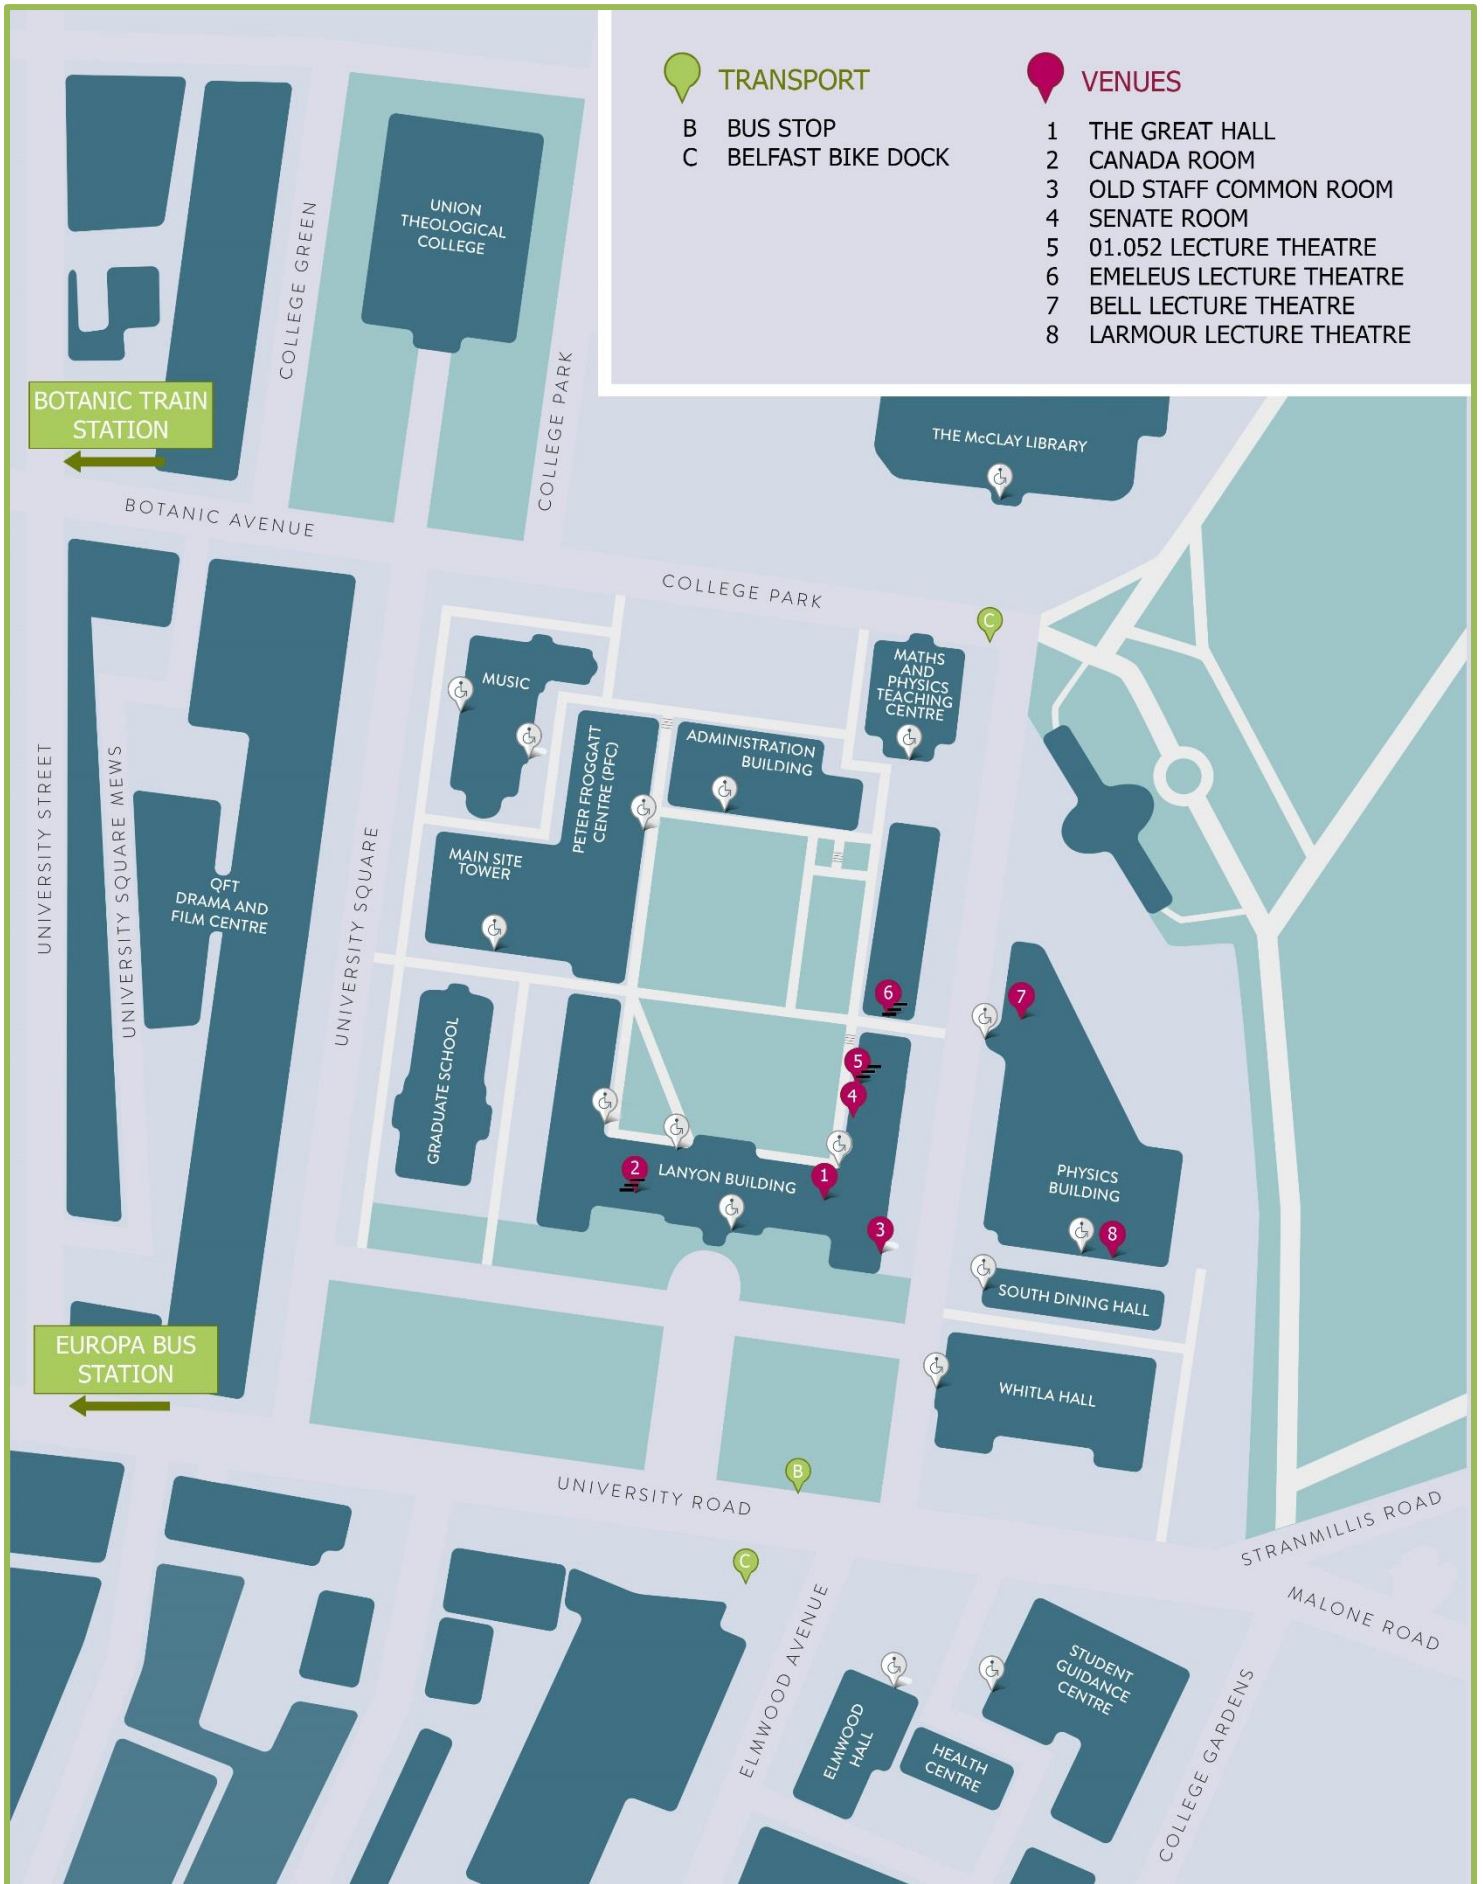

The Lanyon Building and main Queen's campus are located in the Queen's Quarter of South Belfast, just a short journey from the City centre.

The Lanyon Building
University Road
Belfast
BT7 1NN

By bus

The Lanyon Building is serviced by Metro bus route 8A, 8B, 8C & 8D. All depart from Donegall Square East beside the City Hall and run via Great Victoria Street (Europa station) and Bradbury Place before reaching University Road. The bus stop is directly outside the main University grounds.

By bike

Belfast bikes are located at numerous stations around the city. The nearest docking stations are located directly opposite the Lanyon building and in front of the McClay library to the back of the campus. Multiple bike lock stations are located on campus. <https://www.belfastbikes.co.uk/en/belfast/>

By train

The nearest train station is Botanic train station located a short 5 minute walk from the main campus. Upon exiting the station turn left and proceed along Botanic Avenue. As you reach the Union Theological College on the left turn right along University Square. The main campus is on the left.

Main Campus Map

TRANSPORT

- B BUS STOP
- C BELFAST BIKE DOCK

VENUES

- 1 THE GREAT HALL
- 2 CANADA ROOM
- 3 OLD STAFF COMMON ROOM
- 4 SENATE ROOM
- 5 01.052 LECTURE THEATRE
- 6 EMELEUS LECTURE THEATRE
- 7 BELL LECTURE THEATRE
- 8 LARMOUR LECTURE THEATRE