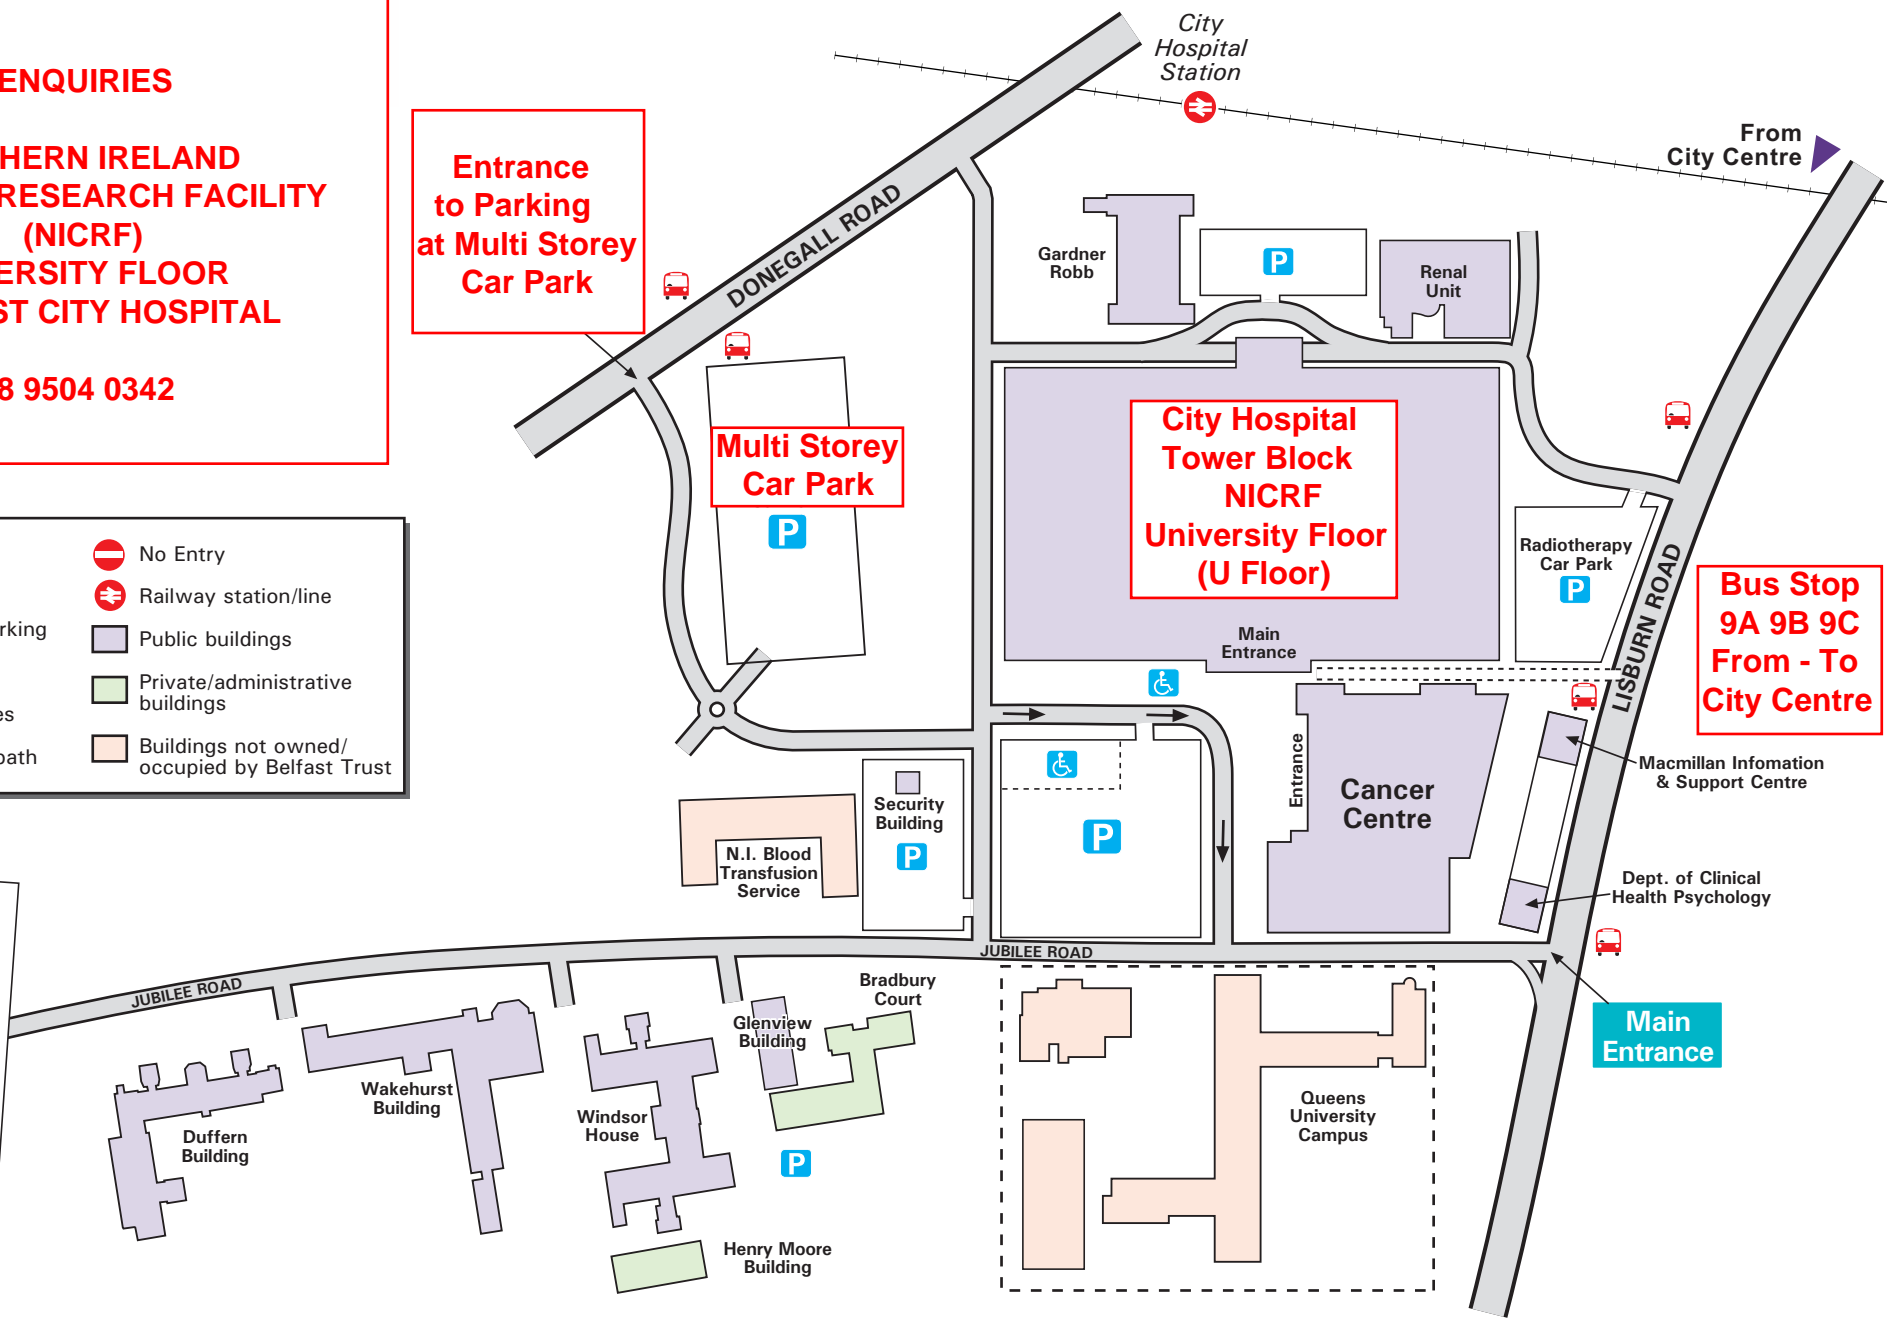

ENQUIRIES

**NORTHERN IRELAND
CLINICAL RESEARCH FACILITY
(NICRF)
UNIVERSITY FLOOR
BELFAST CITY HOSPITAL**

028 9504 0342

**Entrance
to Parking
at Multi Storey
Car Park**

**Multi Storey
Car Park**

**City Hospital
Tower Block
NICRF
University Floor
(U Floor)**

**Bus Stop
9A 9B 9C
From - To
City Centre**

Legend:

Parking	No Entry
Disabled Parking	Railway station/line
Bus stops	Public buildings
Building sites	Private/administrative buildings
Pedestrian path	Buildings not owned/ occupied by Belfast Trust

NI Railways www.translink.co.uk/Services/NI-Railways Translink www.translink.co.uk 028 9066 6630

Buses from Donegal Square East, Belfast City Centre to Belfast City Hospital - 9A 9B 9C